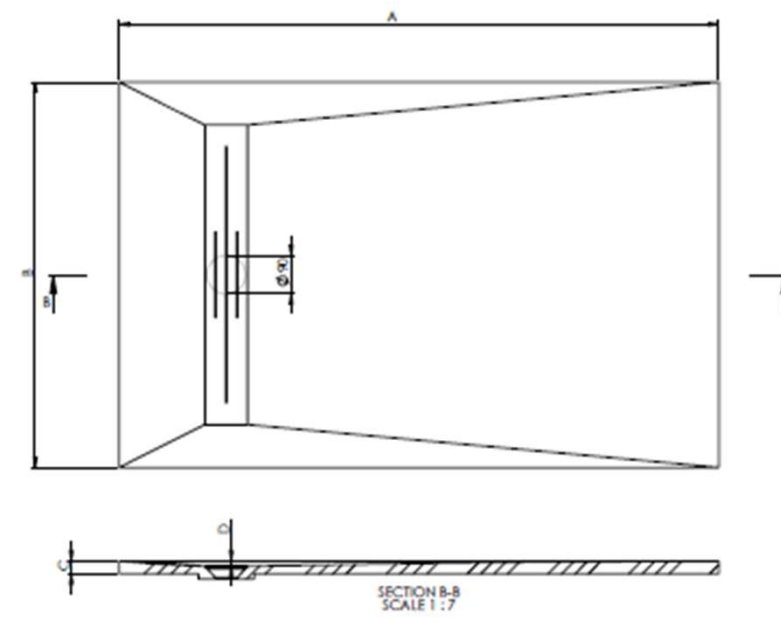

## Features

- Size : 140x90-160x90 cm
- Material: Composites
- Waste /overflow: Not Included

- Colors :

Dimensions

Dim/cm	A	B	C	D
160x90	1600	900	32	14
140x90	1400	900	30	12

Technical drawing

**SANIPURE**  
SANITARYWARE MANUFACTURING