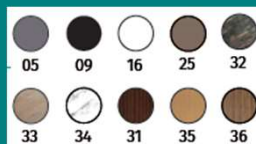

Features

- Size : 430 mm
- Material: Composites
- Waste /overflow: Not Included

- Colors :

Dimensions

Technical drawing