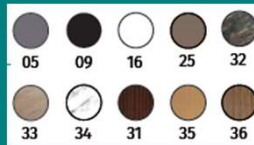

## Features

- Size : 420 mm
- Material: Composites
- Waste /overflow: Not Included

• Colors :

Dimensions

Technical drawing