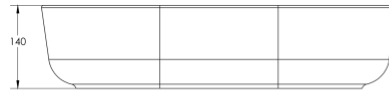

Titan Wash bowl 60 cm

Wash bowl 60 cm

Dimension

Weight

Order number

050660

Color

White

Variant

600 X 400 mm

Attached

Ceramic inlay

All drawing contains the necessary measurements which are subject to standard tolerance. They are stated in mm and are non-binding.

Exact measurements, in particular for customized installation scenarios, can only be taken from the finished product.

Titan Wash bowl 80 cm

Wash bowl 80 cm

Dimension

Weight

Order number

050680

Color

White

Variant

800 X 400 mm

Attached

Ceramic inlay

All drawing contains the necessary measurements which are subject to standard tolerance. They are stated in mm and are non-binding.

Exact measurements, in particular for customized installation scenarios, can only be taken from the finished product.