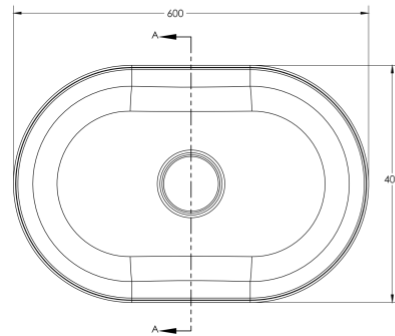

Titan Wash bowl 60 cm

Wash bowl 60 cm

Dimension

Weight

Order number

050660

Color

White

Variant

600 X 400 mm

Attached

Ceramic inlay

All drawing contains the necessary measurements which are subject to standard tolerance. They are stated in mm and are non-binding.

Exact measurements, in particular for customized installation scenarios, can only be taken from the finished product.

Titan Wash bowl 80 cm

Wash bowl 80 cm

Dimension

Weight

Order number

050680

Color

White

Variant

800 X 400 mm

Attached

Ceramic inlay

All drawing contains the necessary measurements which are subject to standard tolerance. They are stated in mm and are non-binding.

Exact measurements, in particular for customized installation scenarios, can only be taken from the finished product.