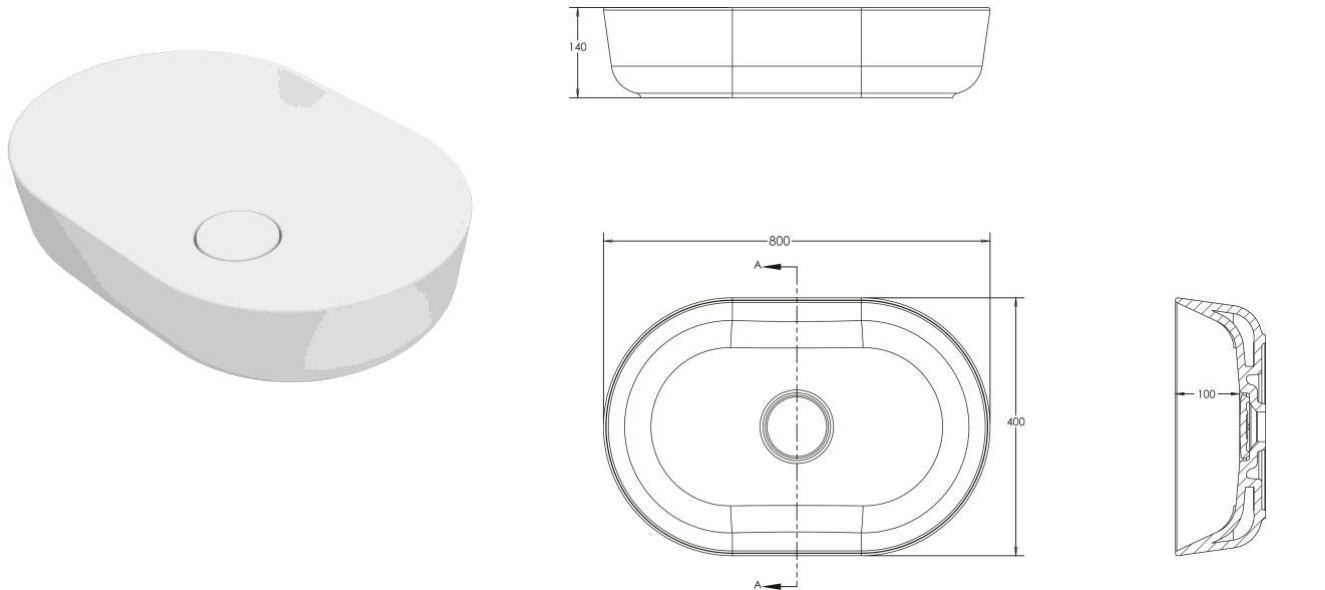

Titan Wash bowl 60 cm

Wash bowl 60 cm

Dimension

Weight

Order number

050660

Color

White

Variant

600 X 400 mm

Attached

Ceramic inlay

All drawing contains the necessary measurements which are subject to standard tolerance. They are stated in mm and are non-binding.

Exact measurements, in particular for customized installation scenarios, can only be taken from the finished product.

Titan Wash bowl 80 cm

Wash bowl 80 cm

Dimension

Weight

Order number

050680

Color

White

Variant

800 X 400 mm

Attached

Ceramic inlay

All drawing contains the necessary measurements which are subject to standard tolerance. They are stated in mm and are non-binding.

Exact measurements, in particular for customized installation scenarios, can only be taken from the finished product.