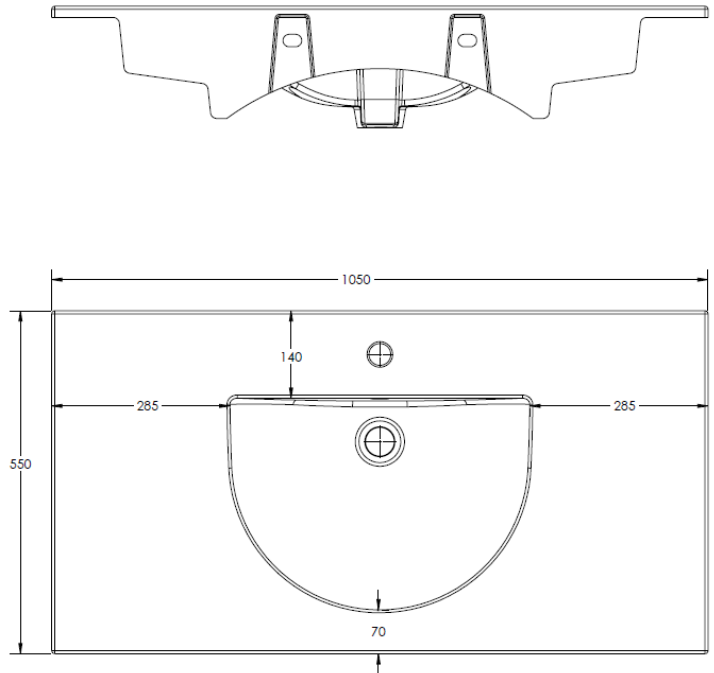

Titan Furniture washbasin 85 cm with overflow & tap hole.

Furniture washbasin 85 cm	Dimension	Weight	Order number
with overflow & tap hole # 262185			
Color			
White			
Variant			
●	850 X 550 mm		
● ● ●	850 X 550 mm		

All drawing contains the necessary measurements which are subject to standard tolerance. They are stated in mm and are non-binding. Exact measurements, in particular for customized installation scenarios, can only be taken from the finished product.

Titan Furniture washbasin 105 cm with overflow & tap hole.

Furniture washbasin 105 cm

with overflow & tap hole

262110

Dimension

Weight

Order number

Color

White

Variant

1050 X 550 mm

1050 X 550 mm

All drawing contains the necessary measurements which are subject to standard tolerance. They are stated in mm and are non-binding.

Exact measurements, in particular for customized installation scenarios, can only be taken from the finished product.