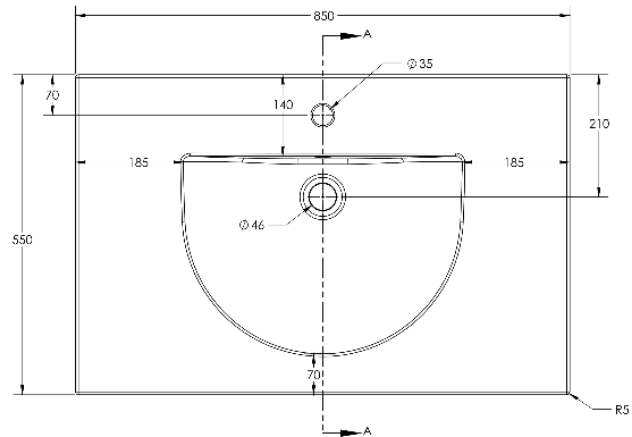

Titan Furniture washbasin 85 cm with overflow & tap hole.

Furniture washbasin 85 cm	Dimension	Weight	Order number
with overflow & tap hole # 262185			
Color			
White			
Variant			
●	850 X 550 mm		
● ● ●	850 X 550 mm		

All drawing contains the necessary measurements which are subject to standard tolerance. They are stated in mm and are non-binding. Exact measurements, in particular for customized installation scenarios, can only be taken from the finished product.

Titan Furniture washbasin 105 cm with overflow & tap hole.

Furniture washbasin 105 cm

with overflow & tap hole

262110

Dimension

Weight

Order number

Color

White

Variant

1050 X 550 mm

1050 X 550 mm

All drawing contains the necessary measurements which are subject to standard tolerance. They are stated in mm and are non-binding.

Exact measurements, in particular for customized installation scenarios, can only be taken from the finished product.