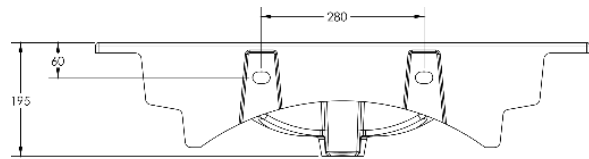

Titan Furniture washbasin 85 cm with overflow & tap hole.

Furniture washbasin 85 cm	Dimension	Weight	Order number
with overflow & tap hole # 262185			
Color			
White			
Variant			
●	850 X 550 mm		
● ● ●	850 X 550 mm		

All drawing contains the necessary measurements which are subject to standard tolerance. They are stated in mm and are non-binding. Exact measurements, in particular for customized installation scenarios, can only be taken from the finished product.

Titan Furniture washbasin 105 cm with overflow & tap hole.

Furniture washbasin 105 cm

with overflow & tap hole

262110

Dimension

Weight

Order number

Color

White

Variant

1050 X 550 mm

1050 X 550 mm

All drawing contains the necessary measurements which are subject to standard tolerance. They are stated in mm and are non-binding.

Exact measurements, in particular for customized installation scenarios, can only be taken from the finished product.