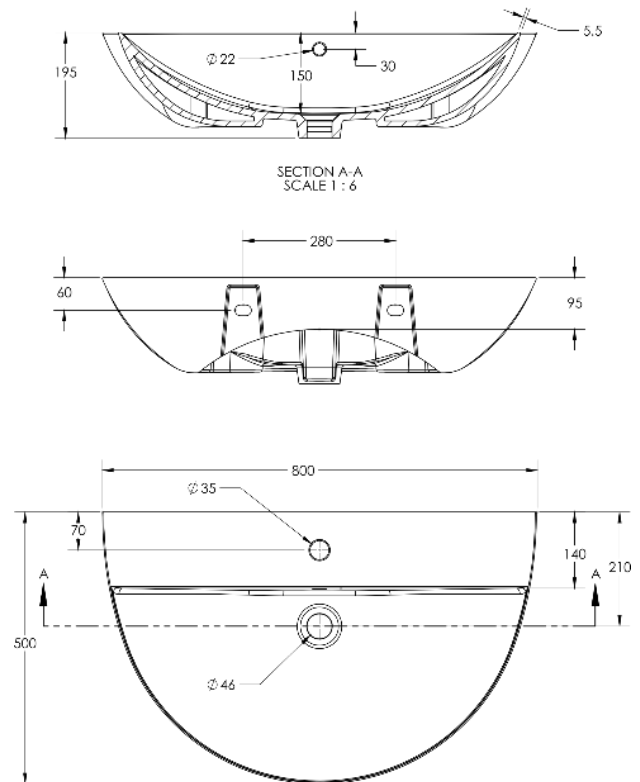

Titan Half-pedestal for basin 70 & 80 cm

Half-pedestal for basin 70 & 80 cm	Dimension	Weight	Order number
# 0858330			
Color			
White			
	187 X 315 mm		
Suitable products			
Titan washbasin 70 cm Titan washbasin 80 cm			

Variant

700 X 500 mm

700 X 500 mm

Suitable products

Titan pedestal for washbasin 70 cm
Titan half-pedestal for washbasin 70 cm

All drawing contains the necessary measurements which are subject to standard tolerance. They are stated in mm and are non-binding.

Exact measurements, in particular for customized installation scenarios, can only be taken from the finished product.

Titan washbasin 80 cm

washbasin 80 cm

Dimension

Weight

Order number

with overflow & tap hole
037480

Color

White

Variant

800 X 500 mm

800 X 500 mm

Suitable products

Titan pedestal for washbasin 80 cm
Titan half-pedestal for washbasin 80 cm

All drawing contains the necessary measurements which are subject to standard tolerance. They are stated in mm and are non-binding.