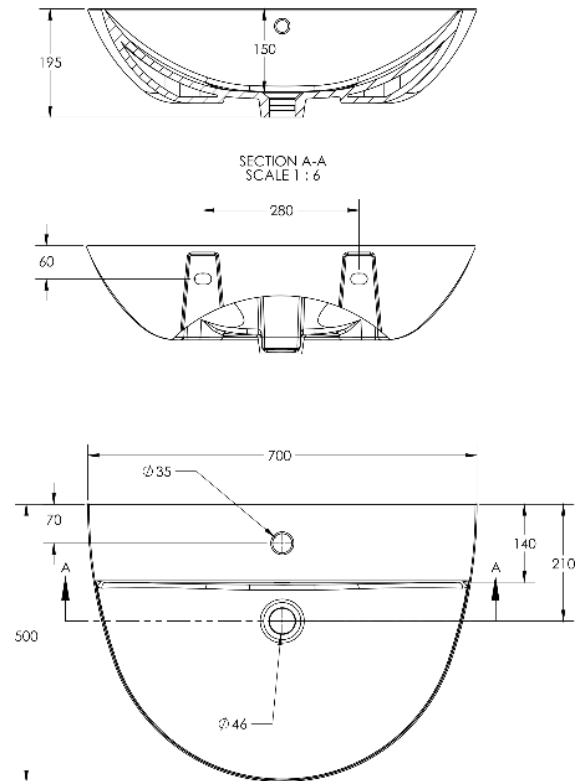

Titan washbasin 70 cm

washbasin 70 cm

Dimension

Weight

Order number

with overflow & tap hole
037470

Color

White

Variant

700 X 500 mm

700 X 500 mm

Suitable products

Titan pedestal for washbasin 70 cm
Titan half-pedestal for washbasin 70 cm

All drawing contains the necessary measurements which are subject to standard tolerance. They are stated in mm and are non-binding.

Exact measurements, in particular for customized installation scenarios, can only be taken from the finished product.