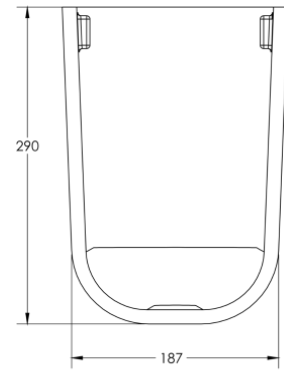

Titan Half-pedestal for basin 70 & 80 cm

Half-pedestal for basin 70 & 80 cm	Dimension	Weight	Order number
# 0858330			
Color			
White			
	187 X 315 mm		
Suitable products			
Titan washbasin 70 cm Titan washbasin 80 cm			

Variant

700 X 500 mm

700 X 500 mm

Suitable products

Titan pedestal for washbasin 70 cm
Titan half-pedestal for washbasin 70 cm

All drawing contains the necessary measurements which are subject to standard tolerance. They are stated in mm and are non-binding.

Exact measurements, in particular for customized installation scenarios, can only be taken from the finished product.

Titan washbasin 80 cm

washbasin 80 cm

Dimension

Weight

Order number

with overflow & tap hole
037480

Color

White

Variant

800 X 500 mm

800 X 500 mm

Suitable products

Titan pedestal for washbasin 80 cm
Titan half-pedestal for washbasin 80 cm

All drawing contains the necessary measurements which are subject to standard tolerance. They are stated in mm and are non-binding.