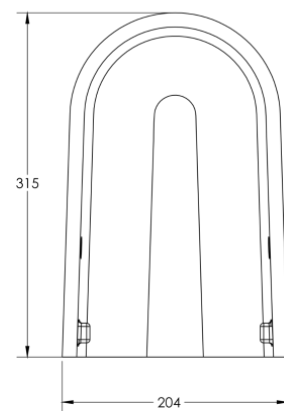

Titan Half-pedestal for basin 70 & 80 cm

Half-pedestal for basin 70 & 80 cm	Dimension	Weight	Order number
# 0858330			
Color			
White			
	187 X 315 mm		
Suitable products			
Titan washbasin 70 cm Titan washbasin 80 cm			

Variant

700 X 500 mm

700 X 500 mm

Suitable products

Titan pedestal for washbasin 70 cm
Titan half-pedestal for washbasin 70 cm

All drawing contains the necessary measurements which are subject to standard tolerance. They are stated in mm and are non-binding.

Exact measurements, in particular for customized installation scenarios, can only be taken from the finished product.

Titan washbasin 80 cm

washbasin 80 cm

Dimension

Weight

Order number

with overflow & tap hole
037480

Color

White

Variant

800 X 500 mm

800 X 500 mm

Suitable products

Titan pedestal for washbasin 80 cm
Titan half-pedestal for washbasin 80 cm

All drawing contains the necessary measurements which are subject to standard tolerance. They are stated in mm and are non-binding.