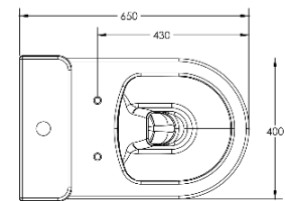

Titan floor standing toilet “rimless” with douche

Floor standing toilet “rimless”

Dimension

Weight

Order number

Multi outlet with douche
215549

Color

White

Variant

Full Flush 4.5L

650 X 400 mm

Assembly

Under shower system with metal handle

Sanitary ceramics with a glaze surface finish will remain clean and attractive looking for a long time to come.

Suitable products

Titan toilet seat & cover
Soft close hinge / Normal close hinge (Metal hinges)

Titan Cistern bottom supply with push-button chrome & flush mechanism

All drawing contains the necessary measurements which are subject to standard tolerance. They are stated in mm and are non-binding.

Exact measurements, in particular for customized installation scenarios, can only be taken from the finished product.