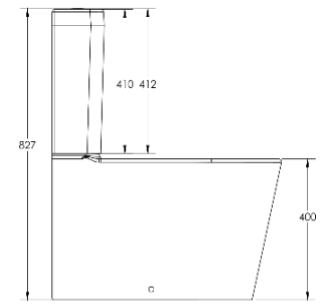

Titan floor standing toilet “rimless” with douche

Floor standing toilet “rimless”

Dimension

Weight

Order number

Multi outlet with douche
215549

Color

White

Variant

Full Flush 4.5L

650 X 400 mm

Assembly

Under shower system with metal handle

Sanitary ceramics with a glaze surface finish will remain clean and attractive looking for a long time to come.

Suitable products

Titan toilet seat & cover
Soft close hinge / Normal close hinge (Metal hinges)

Titan Cistern bottom supply with push-button chrome & flush mechanism

All drawing contains the necessary measurements which are subject to standard tolerance. They are stated in mm and are non-binding.

Exact measurements, in particular for customized installation scenarios, can only be taken from the finished product.