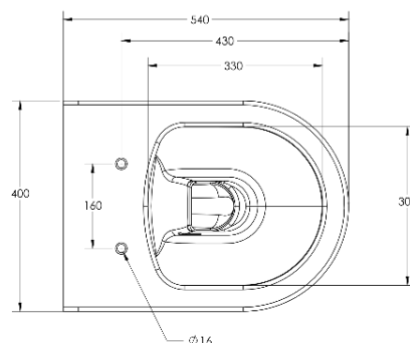

Titan wall hung WC “rimless: with douche.

Wall hung WC “rimless”

Dimension

Weight

Order number

Horizontal outlet with douche
093510

Color

White

Full Flush 4.5 l

540 X 360 mm

Assembly

Under shower system with metal handle

Sanitary ceramics with a glaze surface finish will remain clean and attractive looking for a long time to come.

Suitable products

Titan Seat & Cover Normal close (Metal hinges)

Titan Seat & Cover Soft close

Concealed flushing tank for
wall-hung WC

All drawing contains the necessary measurements which are subject to standard tolerance. They are stated in mm and are non-binding.

Exact measurements, in particular for customized installation scenarios, can only be taken from the finished product.