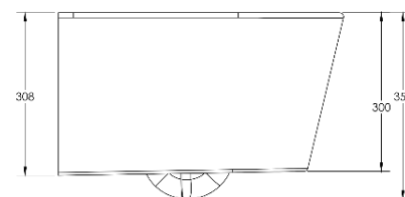

Titan wall hung WC “rimless: with douche.

Wall hung WC “rimless”

Dimension

Weight

Order number

Horizontal outlet with douche
093510

Color

White

Full Flush 4.5 l

540 X 360 mm

Assembly

Under shower system with metal handle

Sanitary ceramics with a glaze surface finish will remain clean and attractive looking for a long time to come.

Suitable products

Titan Seat & Cover Normal close (Metal hinges)

Titan Seat & Cover Soft close

Concealed flushing tank for
wall-hung WC

All drawing contains the necessary measurements which are subject to standard tolerance. They are stated in mm and are non-binding.

Exact measurements, in particular for customized installation scenarios, can only be taken from the finished product.