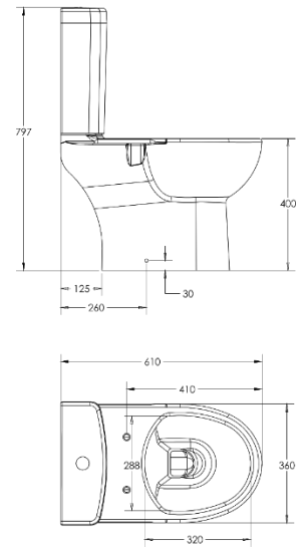

Rosetta floor standing toilet with douche

Toilet close-coupled “rimless”

Dimension

Weight

Order number

Horizontal outlet with douche
228049

Color

White

Variant

Full Flush 4.5L

610 X 360 mm

Assembly

Under shower system with metal handle

Sanitary ceramics with a glaze surface finish will remain clean and attractive looking for a long time to come.

Suitable products

Rosetta toilet seat & cover
Soft close hinge / Normal close hinge

Rosetta Cistern bottom supply with push-button chrome & flush mechanism

All drawing contains the necessary measurements which are subject to standard tolerance. They are stated in mm and are non-binding.

Exact measurements, in particular for customized installation scenarios, can only be taken from the finished product.