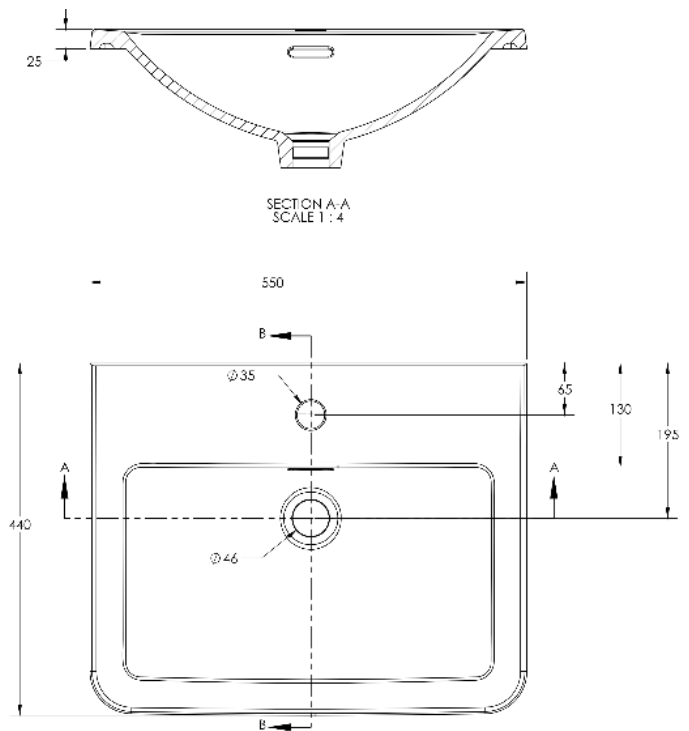

Oberon above counter washbasin 55 cm with overflow & tap hole

Above counter Washbasin 60 cm	Dimension	Weight	Order number
with overflow & tap hole # 037955			
Color			
White			
Variant			
●	550 X 440 mm		
● ● ●	550 X 440 mm		

All drawing contains the necessary measurements which are subject to standard tolerance. They are stated in mm and are non-binding. Exact measurements, in particular for customized installation scenarios, can only be taken from the finished product.