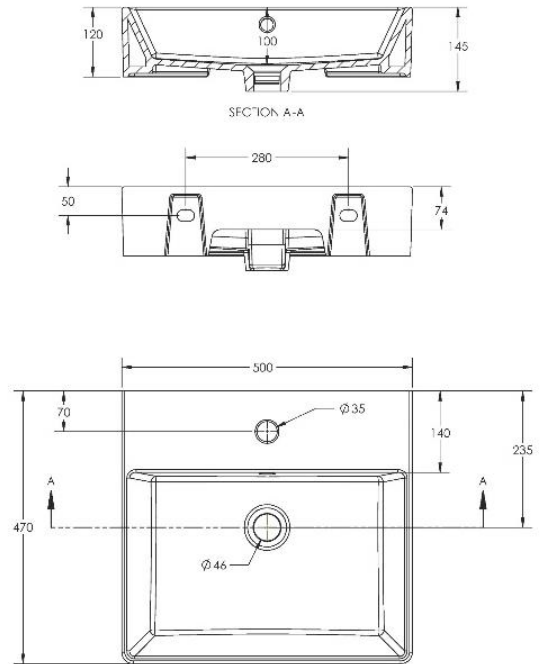

Kepler Furniture washbasin 50 cm with overflow & tap hole.

Furniture washbasin 50 cm

with overflow & tap hole

041950

Color

White

Variant

500 X 470 mm

500 X 470 mm

All drawing contains the necessary measurements which are subject to standard tolerance. They are stated in mm and are non-binding.

Exact measurements, in particular for customized installation scenarios, can only be taken from the finished product.