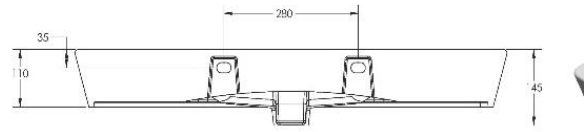

Kepler Furniture washbasin 60 cm with overflow & tap hole.

Furniture washbasin 60 cm

Dimension

Weight

Order number

with overflow & tap hole

041960

Color

White

Variant

600 X 470 mm

600 X 470 mm

All drawing contains the necessary measurements which are subject to standard tolerance. They are stated in mm and are non-binding.

Exact measurements, in particular for customized installation scenarios, can only be taken from the finished product.

Kepler Furniture washbasin 90 cm with overflow & tap hole.

Furniture washbasin 90 cm

with overflow & tap hole

041990

Color

White

Variant

900 X 470 mm

900 X 470 mm

All drawing contains the necessary measurements which are subject to standard tolerance. They are stated in mm and are non-binding.

Exact measurements, in particular for customized installation scenarios, can only be taken from the finished product.