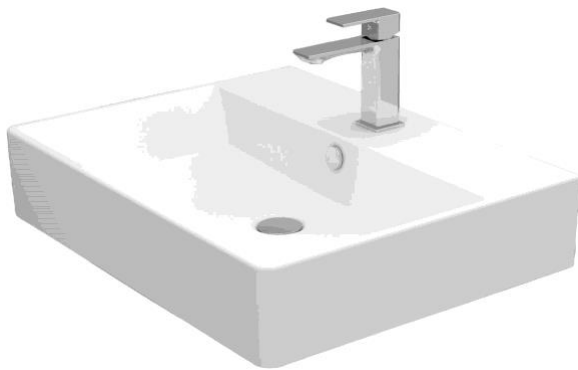

Kepler Furniture washbasin 50 cm with overflow & tap hole.

Furniture washbasin 50 cm

with overflow & tap hole

041950

Color

White

Variant

500 X 470 mm

500 X 470 mm

All drawing contains the necessary measurements which are subject to standard tolerance. They are stated in mm and are non-binding.

Exact measurements, in particular for customized installation scenarios, can only be taken from the finished product.

Kepler Furniture washbasin 60 cm with overflow & tap hole.

Furniture washbasin 60 cm

Dimension

Weight

Order number

with overflow & tap hole

041960

Color

Kepler Furniture washbasin 90 cm with overflow & tap hole.

Furniture washbasin 90 cm

with overflow & tap hole

041990

Color

White

Variant

900 X 470 mm