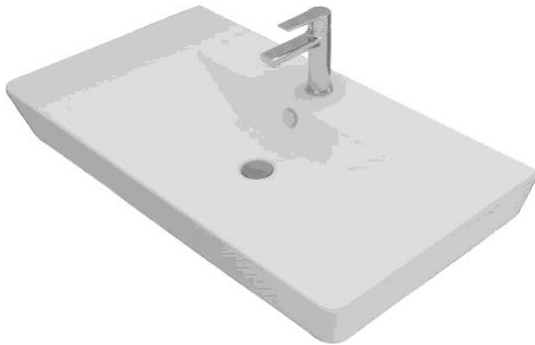

Kepler Furniture washbasin 50 cm with overflow & tap hole.

Furniture washbasin 50 cm

with overflow & tap hole

041950

Color

White

Variant

500 X 470 mm

Kepler Furniture washbasin 60 cm with overflow & tap hole.

Furniture washbasin 60 cm

Dimension

Weight

Order number

with overflow & tap hole

041960

Color

White

Variant

600 X 470 mm

600 X 470 mm

All drawing contains the necessary measurements which are subject to standard tolerance. They are stated in mm and are non-binding.

Exact measurements, in particular for customized installation scenarios, can only be taken from the finished product.

Kepler Furniture washbasin 90 cm with overflow & tap hole.

Furniture washbasin 90 cm

with overflow & tap hole

041990

Color

White

Variant

900 X 470 mm