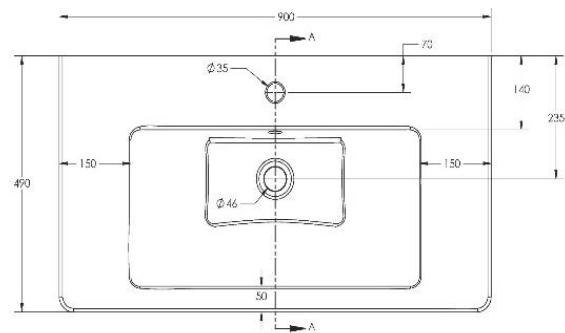

Kepler Furniture washbasin 90 cm with overflow & tap hole.

Furniture washbasin 90 cm

with overflow & tap hole

041990

Color

White

Variant

900 X 470 mm

900 X 470 mm

All drawing contains the necessary measurements which are subject to standard tolerance. They are stated in mm and are non-binding.

Exact measurements, in particular for customized installation scenarios, can only be taken from the finished product.