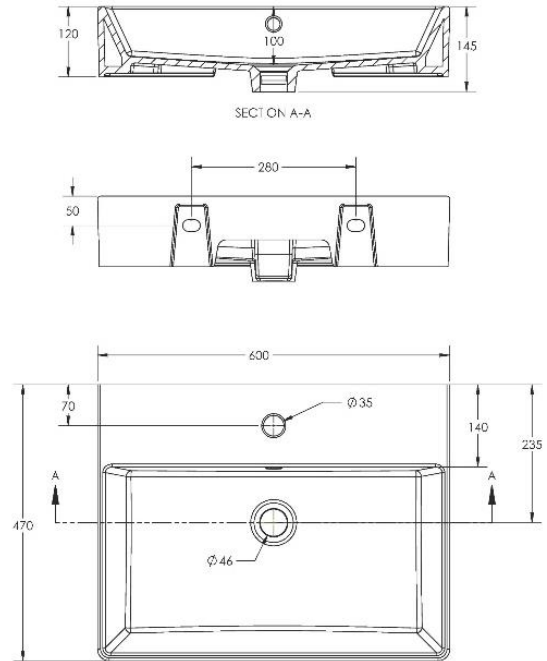

500 X 470 mm

All drawing contains the necessary measurements which are subject to standard tolerance. They are stated in mm and are non-binding.

Exact measurements, in particular for customized installation scenarios, can only be taken from the finished product.

Kepler Furniture washbasin 60 cm with overflow & tap hole.

Furniture washbasin 60 cm

Dimension

Weight

Order number

with overflow & tap hole

041960

Color

White

Variant

600 X 470 mm

600 X 470 mm

All drawing contains the necessary measurements which are subject to standard tolerance. They are stated in mm and are non-binding.

Exact measurements, in particular for customized installation scenarios, can only be taken from the finished product.

900 X 470 mm

All drawing contains the necessary measurements which are subject to standard tolerance. They are stated in mm and are non-binding.

Exact measurements, in particular for customized installation scenarios, can only be taken from the finished product.