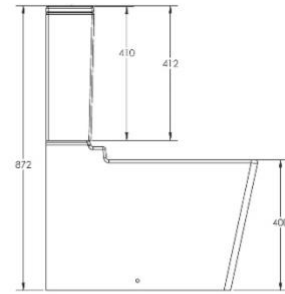

Kepler floor standing toilet “rimless” with douche

Floor standing toilet “rimless”

Dimension

Weight

Order number

Multi outlet with douche
256049

Color

White

Variant

Full Flush 4.5L

650 X 400 mm

Assembly

Under shower system with metal handle

Sanitary ceramics with a glaze surface finish will remain clean and attractive looking for a long time to come.

Suitable products

Exact measurements, in particular for customized installation scenarios, can only be taken from the finished product.

All drawing contains the necessary measurements which are subject to standard tolerance. They are stated in mm and are non-binding.

Exact measurements, in particular for customized installation scenarios, can only be taken from the finished product.