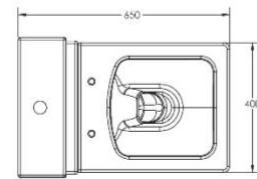

Kepler floor standing toilet “rimless” with douche

Floor standing toilet “rimless”

Dimension

Weight

Order number

Multi outlet with douche
256049

Color

White

Variant

Full Flush 4.5L

650 X 400 mm

Assembly

Under shower system with metal handle

Sanitary ceramics with a glaze surface finish will remain clean and attractive looking for a long time to come.

Suitable products

Kepler toilet seat & cover
Soft close hinge / Normal close hinge (Metal hinges)

Kepler Cistern bottom supply with push-button chrome & flush mechanism

All drawing contains the necessary measurements which are subject to standard tolerance. They are stated in mm and are non-binding.

Exact measurements, in particular for customized installation scenarios, can only be taken from the finished product.

All drawing contains the necessary measurements which are subject to standard tolerance. They are stated in mm and are non-binding.