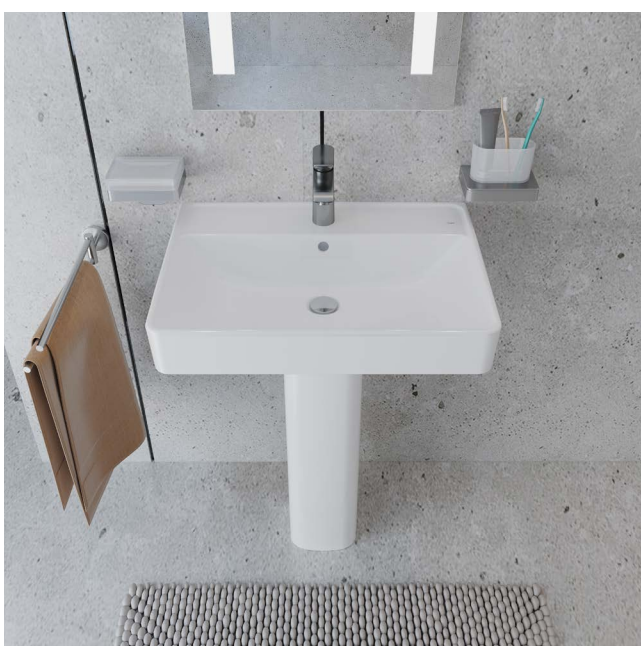

CapeTide Q

CapeTide Q

All elements of this range work together to create a unified modern feel to your bathroom.

Dynamic shapes and smooth surfaces with narrow edges, Ideally working for a modern bathroom.

CapeTide S

Boasting an original take on an angular design, the CapeTide S collection extends soft rounded corners, resulting in a unique aesthetic appeal via bold geometric shapes. A modern classic to present your bathroom to its best advantage.