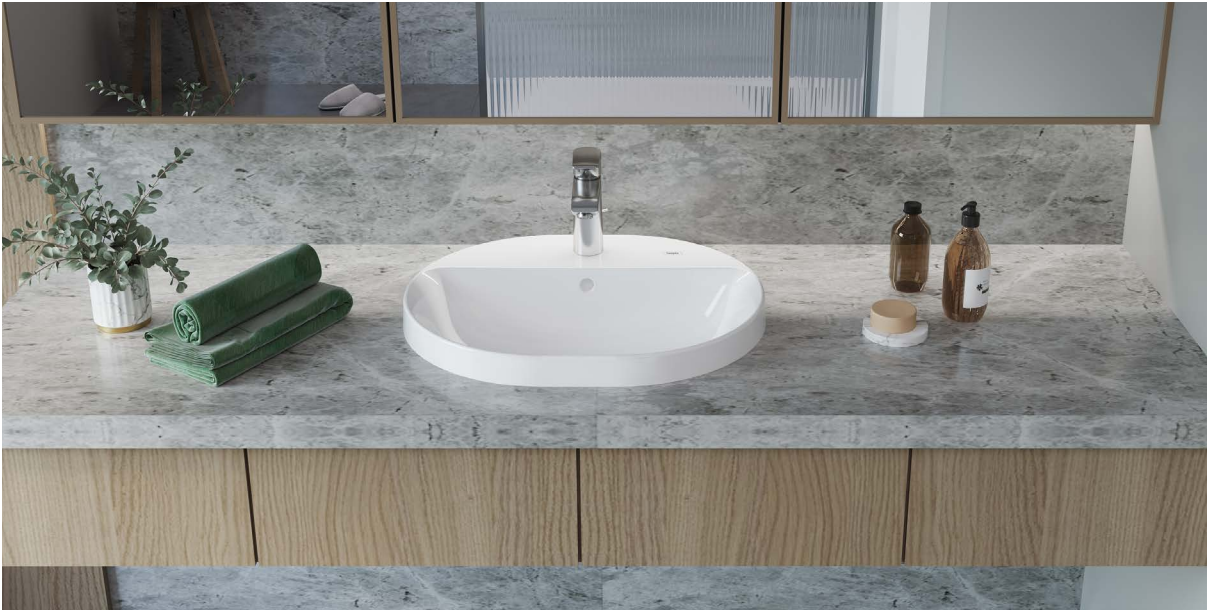

OpenTide S. Circular shape for a clean and modern design.

OpenTide D. Large oval shape, working perfectly with all kinds of bathrooms.

OpenTide Q. Timeless rectangular design. For a dynamic look in your bathroom.

OpenTide U. Oval shape revisited. For an authentic and unique look.

OpenTide

OpenTide Q

Keep a neat and tidy atmosphere with our latest OpenTide Q line. A subtle yet durable design which will fit in perfect harmony with the different elements of your bathroom.

OpenTide U

Tailor your bathroom to your needs with this simple yet elegant range. Avoid the slightest error in taste and focus on the essential with OpenTide U. Bring a minimal aesthetic design for a unique look in your bathroom!