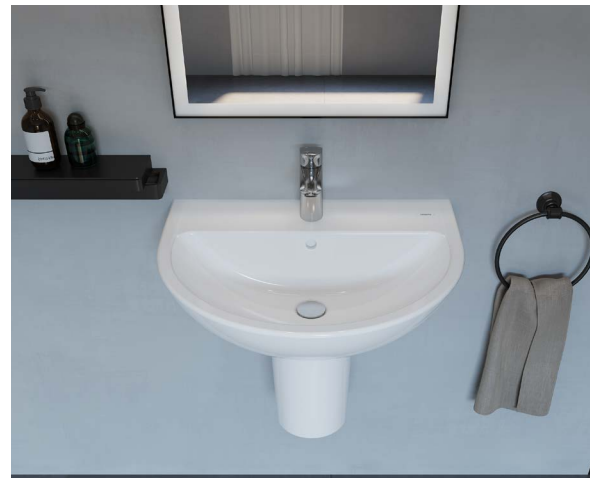

Combining ease of use with sleek original design, the GladeLake collection offers the ultimate in comfort with great contemporary style. GladeLake offers unpretentious aesthetics to those who are drawn to visually clear and pleasant designs.