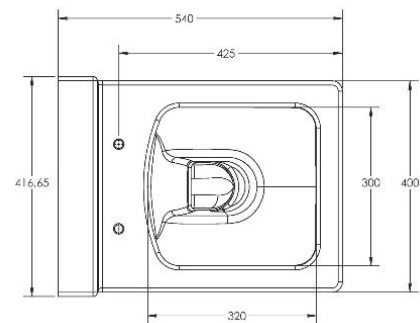

## Kepler wall hung WC “rimless: with douche.

### Wall hung WC “rimless”

Dimension

Weight

Order number

Horizontal outlet with douche  
# 091210

### Color

White

Full Flush 4.5 l

540 X 360 mm

Exact measurements, in particular for customized installation scenarios, can only be taken from the finished product.