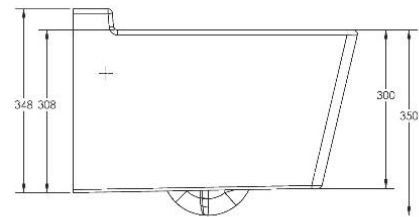

### Wall hung WC “rimless”

Dimension

Weight

Order number

Horizontal outlet with douche  
# 091210

### Color

White

Full Flush 4.5 l

540 X 360 mm