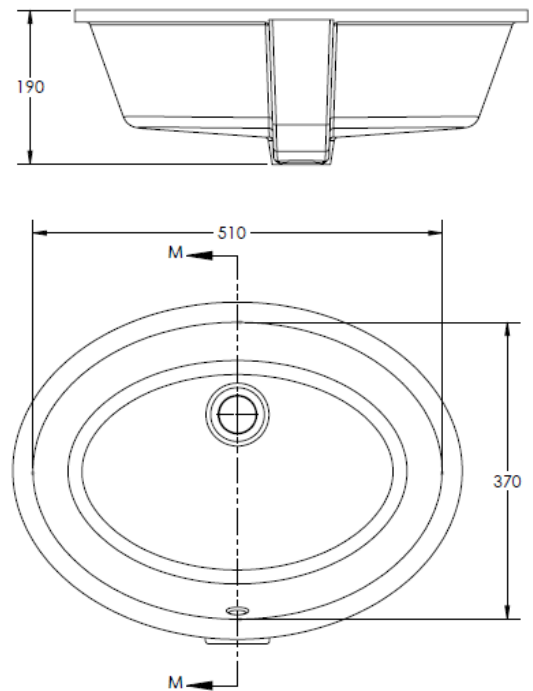

Hydra under counter washbasin 51 cm with overflow.

Under counter Washbasin 51 cm with overflow	Dimension	Weight	Order number
# 038851			
Color			
White			
Variant			
●	510 X 370 mm		

Suitable products

Hydra under counter washbasin 51 cm with overflow.

All drawing contains the necessary measurements which are subject to standard tolerance. They are stated in mm and are non-binding. Exact measurements, in particular for customized installation scenarios, can only be taken from the finished product.