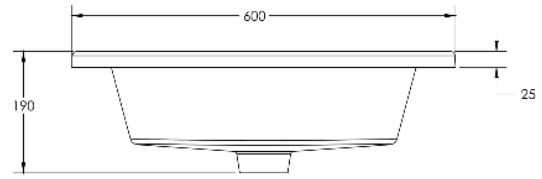

Saturn above counter washbasin 60 cm with overflow & tap hole

Above counter Washbasin 60 cm

with overflow & tap hole

038960

Dimension

Weight

Order number

Color

White

Variant

600 X 500 mm

600 X 500 mm

All drawing contains the necessary measurements which are subject to standard tolerance. They are stated in mm and are non-binding.

Exact measurements, in particular for customized installation scenarios, can only be taken from the finished product.