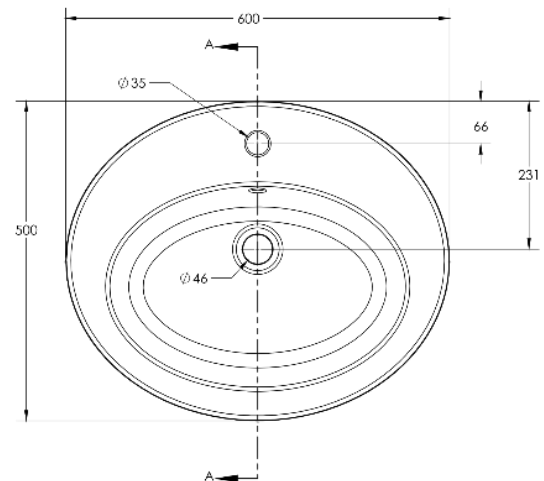

Saturn above counter washbasin 60 cm with overflow & tap hole

Above counter Washbasin 60 cm

with overflow & tap hole

038960

Dimension

Weight

Order number

Color

White

Variant

600 X 500 mm

600 X 500 mm

All drawing contains the necessary measurements which are subject to standard tolerance. They are stated in mm and are non-binding.

Exact measurements, in particular for customized installation scenarios, can only be taken from the finished product.