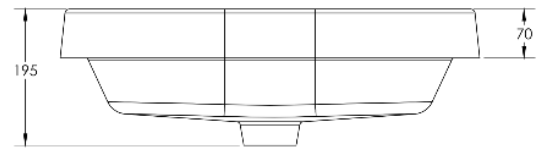

Venus above counter washbasin 60 cm with overflow & tap hole

Above counter Washbasin 60 cm	Dimension	Weight	Order number
with overflow & tap hole # 037960			
Color			
White			
Variant			
●	600 X 470 mm		
● ● ●	600 X 470 mm		

All drawing contains the necessary measurements which are subject to standard tolerance. They are stated in mm and are non-binding. Exact measurements, in particular for customized installation scenarios, can only be taken from the finished product.