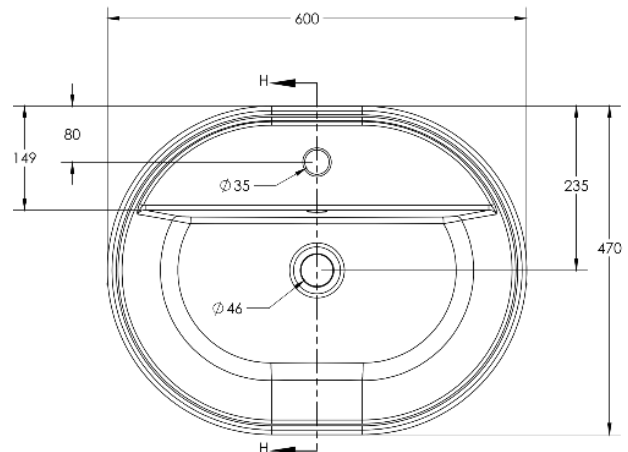

Venus above counter washbasin 60 cm with overflow & tap hole

Above counter Washbasin 60 cm	Dimension	Weight	Order number
with overflow & tap hole # 037960			
Color			
White			
Variant			
●	600 X 470 mm		
● ● ●	600 X 470 mm		

All drawing contains the necessary measurements which are subject to standard tolerance. They are stated in mm and are non-binding. Exact measurements, in particular for customized installation scenarios, can only be taken from the finished product.