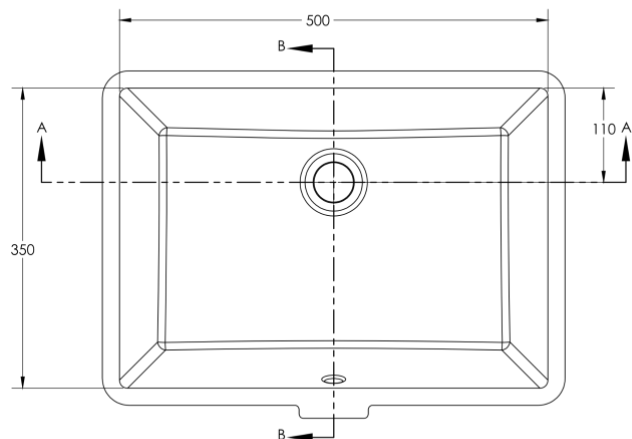

Sirius under counter washbasin 50 cm with overflow.

SECTION A-A
SCALE 1 : 4

**Under counter
Washbasin 50 cm
with overflow**

Dimension

Weight

Order number

038850

Color

White

Variant

500 X 350 mm

All drawing contains the necessary measurements which are subject to standard tolerance. They are stated in mm and are non-binding.

Exact measurements, in particular for customized installation scenarios, can only be taken from the finished product.

Sirius under counter washbasin 60 cm with overflow.

**Under counter
Washbasin 60 cm
with overflow**

Dimension

Weight

Order number

038860

Color

White

Variant

600 X 400 mm

All drawing contains the necessary measurements which are subject to standard tolerance. They are stated in mm and are non-binding.

Exact measurements, in particular for customized installation scenarios, can only be taken from the finished product.