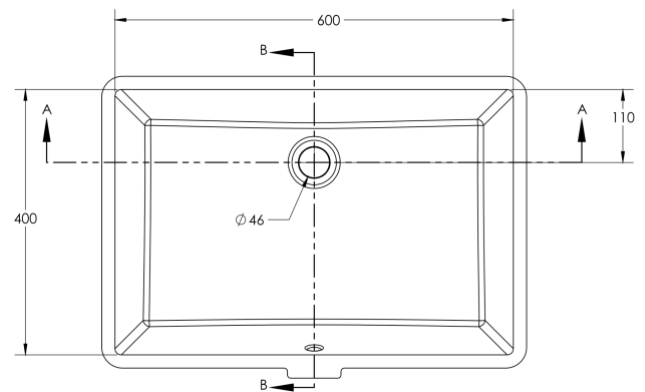

Sirius under counter washbasin 50 cm with overflow.

SECTION A-A
SCALE 1 : 4

**Under counter
Washbasin 50 cm
with overflow**

Dimension

Weight

Order number

038850

Color

White

Variant

500 X 350 mm

All drawing contains the necessary measurements which are subject to standard tolerance. They are stated in mm and are non-binding.

Exact measurements, in particular for customized installation scenarios, can only be taken from the finished product.

Sirius under counter washbasin 60 cm with overflow.

**Under counter
Washbasin 60 cm
with overflow**

Dimension

Weight

Order number

038860

Color

White

Variant

600 X 400 mm

All drawing contains the necessary measurements which are subject to standard tolerance. They are stated in mm and are non-binding.

Exact measurements, in particular for customized installation scenarios, can only be taken from the finished product.