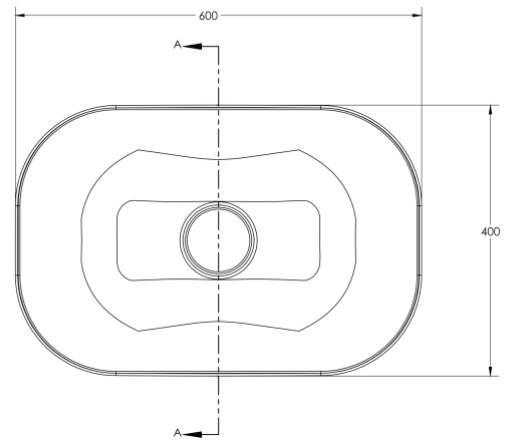

**Eros wash bowl 60 cm**

<b>Wash bowl 60 cm</b>	<b>Dimension</b>	<b>Weight</b>	<b>Order number</b>
# 037460			
<b>Color</b>			
White			
<b>Variant</b>			
●	600 X 400 mm		
<b>Attached</b>			
Ceramic inlay			
<b>Suitable products</b>			
Eros wash bowl 60 cm			

All drawing contains the necessary measurements which are subject to standard tolerance. They are stated in mm and are non-binding.

Exact measurements, in particular for customized installation scenarios, can only be taken from the finished product.