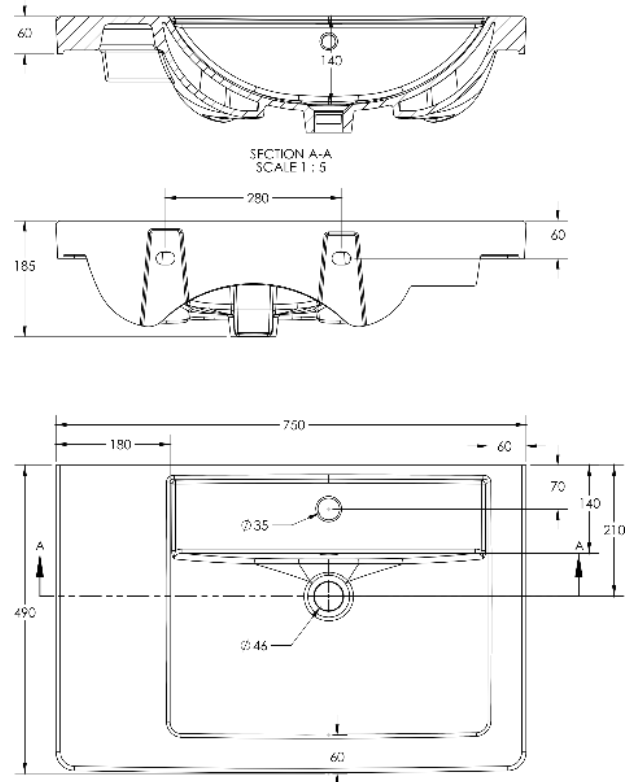

Icarus furniture washbasin 75 cm right with overflow & tap hole.

Furniture washbasin 75 cm right

with overflow & tap hole

045575

Color

White

Variant

750 X 490 mm

750 X 490 mm

All drawing contains the necessary measurements which are subject to standard tolerance. They are stated in mm and are non-binding.

Exact measurements, in particular for customized installation scenarios, can only be taken from the finished product.