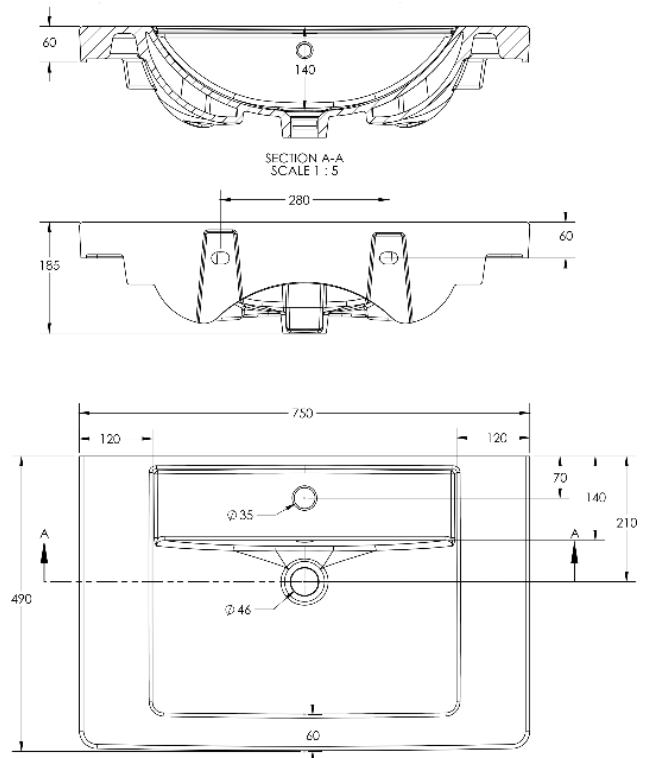

Icarus furniture washbasin 75 cm center with overflow & tap hole.

**Furniture washbasin
75 cm Center**

Dimension

Weight

Order number

with overflow & tap hole

045475

Color

White

Variant

750 X 490 mm

750 X 490 mm

All drawing contains the necessary measurements which are subject to standard tolerance. They are stated in mm and are non-binding.

Exact measurements, in particular for customized installation scenarios, can only be taken from the finished product.