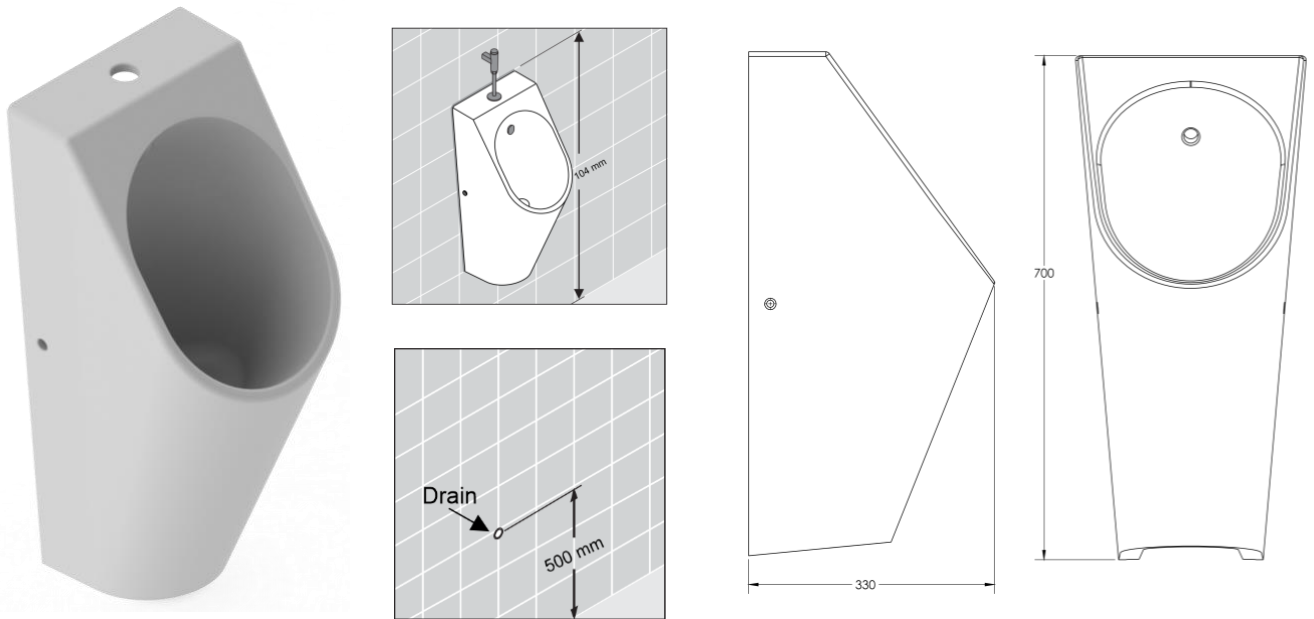

**Orion urinal round with douche back inlet**

Orion urinal round	Dimension	Weight	Order number
with douche back inlet # 093332			
<b>Color</b>			
White			
<b>Variant</b>			
	320 X 330 mm		
Sanitary ceramics with a glaze surface finish will remain clean and attractive looking for a long time to come.			
<b>Suitable products</b>			
Urinal separator			

All drawing contains the necessary measurements which are subject to standard tolerance. They are stated in mm and are non-binding. Exact measurements, in particular for customized installation scenarios, can only be taken from the finished product.

**Orion urinal round with douche top inlet**

Orion urinal round	Dimension	Weight	Order number
with douche top inlet # 093432			
<b>Color</b>			
White			
<b>Variant</b>			
	320 X 330 mm		

Sanitary ceramics with a glaze surface finish will remain clean and attractive looking for a long time to come.

**Suitable products**

Urinal separator

All drawing contains the necessary measurements which are subject to standard tolerance. They are stated in mm and are non-binding. Exact measurements, in particular for customized installation scenarios, can only be taken from the finished product.