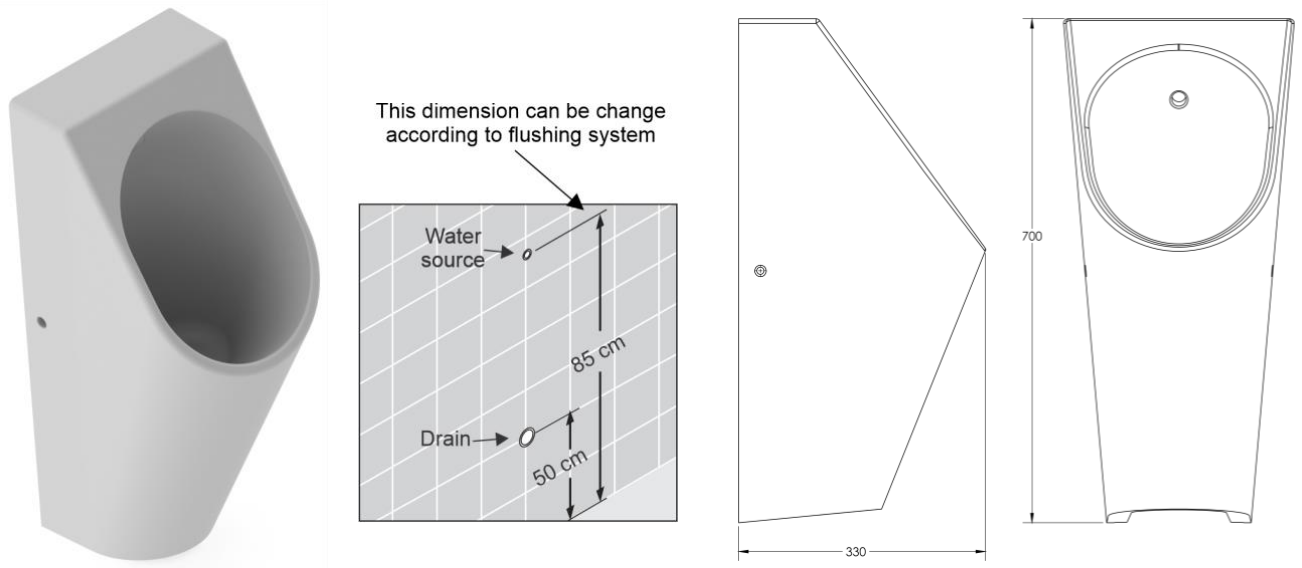

**Orion urinal round with douche back inlet**

Orion urinal round	Dimension	Weight	Order number
with douche back inlet # 093332			
<b>Color</b>			
White			
<b>Variant</b>			
	320 X 330 mm		
Sanitary ceramics with a glaze surface finish will remain clean and attractive looking for a long time to come.			
<b>Suitable products</b>			
Urinal separator			

All drawing contains the necessary measurements which are subject to standard tolerance. They are stated in mm and are non-binding. Exact measurements, in particular for customized installation scenarios, can only be taken from the finished product.

**Orion urinal round with douche top inlet**

Orion urinal round	Dimension	Weight	Order number
with douche top inlet # 093432			
<b>Color</b>			
White			
<b>Variant</b>			
	320 X 330 mm		

Sanitary ceramics with a glaze surface finish will remain clean and attractive looking for a long time to come.

**Suitable products**

Urinal separator

All drawing contains the necessary measurements which are subject to standard tolerance. They are stated in mm and are non-binding. Exact measurements, in particular for customized installation scenarios, can only be taken from the finished product.