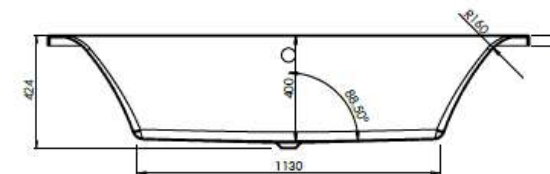

Acrylic

NAVE

Features

- Size : 180x80 cm
- Material: Acrylic/Built IN
- Waste /overflow: Not Included
- Colors : white

Dimensions

Technical drawing

SANIPURE
SANITARYWARE MANUFACTURING