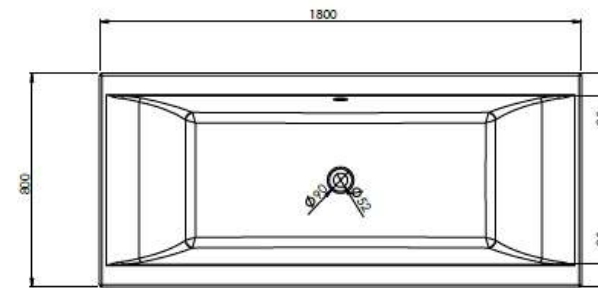

Acrylic

NAVE

Features

- Size : 180x80 cm
- Material: Acrylic/Built IN
- Waste /overflow: Not Included
- Colors : white

Dimensions

Technical drawing

SANIPURE
SANITARYWARE MANUFACTURING