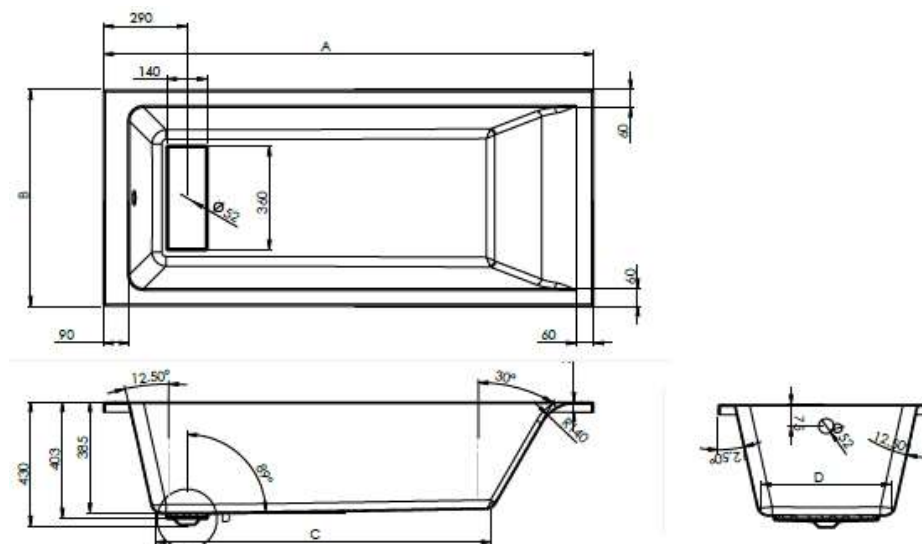

Acrylic

NETTO

Features

- Size : 170x80-170x75 cm
- Material: Acrylic/Built IN
- Waste /overflow: Not Included

- Colors : white

Dimensions

Dim/cm	A	B	C	D
170x80	1700	800	1163	420
170x75	1700	750	1163	380

Technical drawing