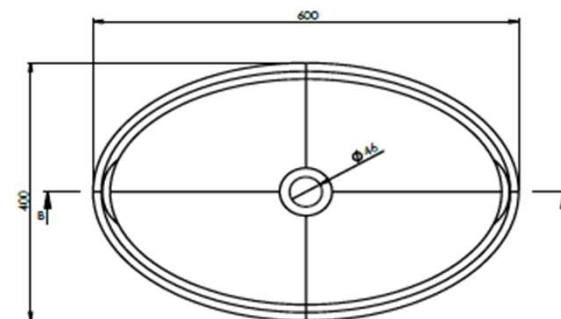

Features

- Size : 600x400 cm
- Material: Composites
- Waste /overflow: Not Included

- Colors :

Dimensions

Technical drawing

SECTION B-B
SCALE 1 : 4