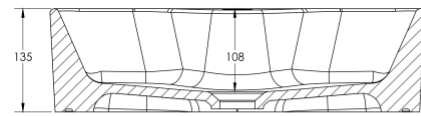

Felis wash bowl 490X385X135 mm, White Gloss.

SECTION A-A
SCALE 1:3.5

wash bowl
490X385X135 mm,
White Gloss

Dimension

Weight

Order number

4903480090

Color

White

Variant

490X385 mm

Sanitary ceramics with a glaze surface finish will remain clean and attractive looking for a long time to come.

All drawing contains the necessary measurements which are subject to standard tolerance. They are stated in mm and are non-binding.

Exact measurements, in particular for customized installation scenarios, can only be taken from the finished product.