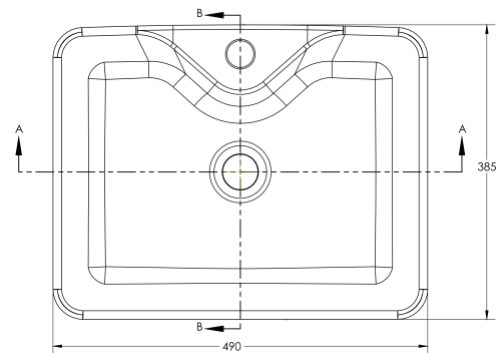

Felis wash bowl 490X385X135 mm, White Gloss.

SECTION A-A
SCALE 1:3.5

wash bowl
490X385X135 mm,
White Gloss

Dimension

Weight

Order number

4903480090

Color

White

Variant

490X385 mm

Sanitary ceramics with a glaze surface finish will remain clean and attractive looking for a long time to come.

All drawing contains the necessary measurements which are subject to standard tolerance. They are stated in mm and are non-binding.

Exact measurements, in particular for customized installation scenarios, can only be taken from the finished product.