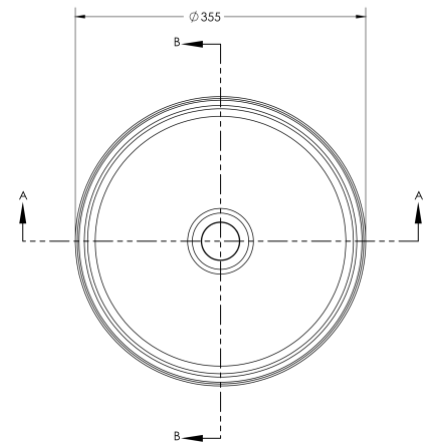

Helios wash bowl D355X110 mm, White Gloss.

Marsala wash bowl D355X110 mm, White Gloss

Dimension

Weight

Order number

4203350090

Color

White

Variant

D355 mm

Sanitary ceramics with a glaze surface finish will remain clean and attractive looking for a long time to come.

Suitable products

4203351690 Helios wash bowl D355X110 mm, White Matt.

4203350990 Helios wash bowl D355X110 mm, Black Matt.

All drawing contains the necessary measurements which are subject to standard tolerance. They are stated in mm and are non-binding.

Exact measurements, in particular for customized installation scenarios, can only be taken from the finished product.