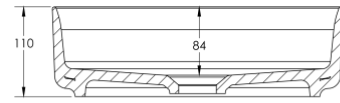

Helios wash bowl D355X110 mm, White Gloss.

Marsala wash bowl D355X110 mm, White Gloss

Dimension

Weight

Order number

4203350090

Color

White

Variant

D355 mm

Sanitary ceramics with a glaze surface finish will remain clean and attractive looking for a long time to come.

Suitable products

4203351690 Helios wash bowl D355X110 mm, White Matt.

4203350990 Helios wash bowl D355X110 mm, Black Matt.