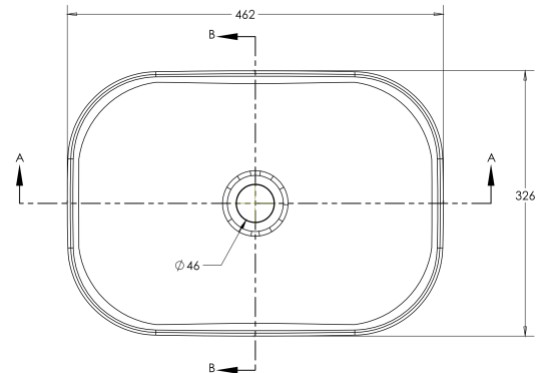

## Vega wash bowl 462X326X137 mm, White Gloss.

SECTION A-A  
SCALE 1 : 3.5

**wash bowl**  
**462X326X137 mm,**  
**White Gloss**

Dimension

Weight

Order number

### Variant

462X326 mm

Sanitary ceramics with a glaze surface finish will remain clean and attractive looking for a long time to come.

# 4403461690 Vega wash bowl 462X326x137 mm, White Matt.

# 4403460990 Vega wash bowl 462X326x137 mm, Black Matt.

All drawing contains the necessary measurements which are subject to standard tolerance. They are stated in mm and are non-binding.

Exact measurements, in particular for customized installation scenarios, can only be taken from the finished product.