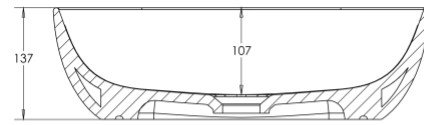

## Vega wash bowl 462X326X137 mm, White Gloss.

SECTION A-A  
SCALE 1 : 3.5

**wash bowl**  
**462X326X137 mm,**  
**White Gloss**

Dimension

Weight

Order number

# 4403461690 Vega wash bowl 462X326x137 mm, White Matt.

# 4403460990 Vega wash bowl 462X326x137 mm, Black Matt.

All drawing contains the necessary measurements which are subject to standard tolerance. They are stated in mm and are non-binding.

Exact measurements, in particular for customized installation scenarios, can only be taken from the finished product.