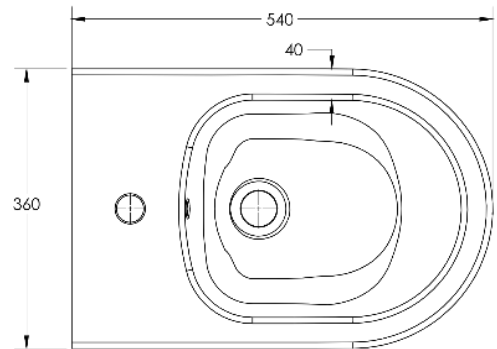

Vega floor standing bidet.

Floor standing Bidet	Dimension	Weight	Order number
with overflow & tap hole # 270310			
Color			
White			
●	540 X 360 mm		

All drawing contains the necessary measurements which are subject to standard tolerance. They are stated in mm and are non-binding.

Exact measurements, in particular for customized installation scenarios, can only be taken from the finished product.