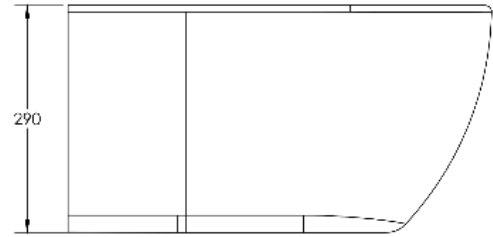

Vega wall hung bidet.

Wall hung Bidet	Dimension	Weight	Order number
with overflow & tap hole # 280310			
Color			
White			
●	540 X 360 mm		

All drawing contains the necessary measurements which are subject to standard tolerance. They are stated in mm and are non-binding.

Exact measurements, in particular for customized installation scenarios, can only be taken from the finished product.