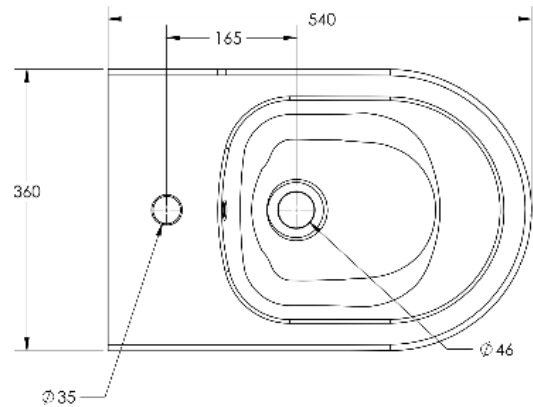

Vega wall hung bidet.

Wall hung Bidet	Dimension	Weight	Order number
with overflow & tap hole # 280310			
Color			
White			
●	540 X 360 mm		

All drawing contains the necessary measurements which are subject to standard tolerance. They are stated in mm and are non-binding.

Exact measurements, in particular for customized installation scenarios, can only be taken from the finished product.