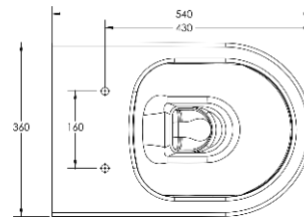

Vega wall-hung toilet “rimless” with douche.

Wall hung toilet “rimless”

Dimension

Weight

Order number

Horizontal outlet with douche
250309

Color

White

Variant

Full Flush 4.5L

540 X 360 mm

Assembly

Under shower system with metal handle

Sanitary ceramics with a glaze surface finish will remain clean and attractive for a lifetime.

Suitable products

Vega toilet seat & cover
Soft close hinge / Normal close hinge (Metal hinges)

Concealed flushing tank for
wall-hung WC

All drawing contains the necessary measurements which are subject to standard tolerance. They are stated in mm and are non-binding.

Exact measurements, in particular for customized installation scenarios, can only be taken from the finished product.