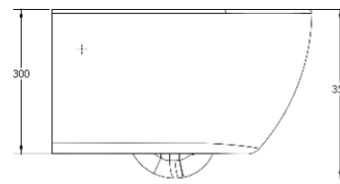

Vega wall-hung toilet “rimless” with douche.

Wall hung toilet “rimless”

Dimension

Weight

Order number

Horizontal outlet with douche
250309

Color

White

Variant

Full Flush 4.5L

540 X 360 mm

Assembly

Under shower system with metal handle

Sanitary ceramics with a glaze surface finish will remain clean and attractive for a lifetime.

Suitable products

Vega toilet seat & cover
Soft close hinge / Normal close hinge (Metal hinges)

Concealed flushing tank for
wall-hung WC

All drawing contains the necessary measurements which are subject to standard tolerance. They are stated in mm and are non-binding.

Exact measurements, in particular for customized installation scenarios, can only be taken from the finished product.