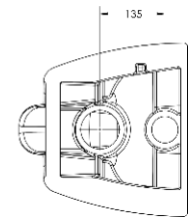

Vega wall-hung toilet “rimless” with douche.

Wall hung toilet “rimless”

Dimension

Weight

Order number

Horizontal outlet with douche
250309

Color

White

Variant

Full Flush 4.5L

540 X 360 mm

Assembly

Under shower system with metal handle

Sanitary ceramics with a glaze surface finish will remain clean and attractive for a lifetime.

Suitable products

Vega toilet seat & cover
Soft close hinge / Normal close hinge (Metal hinges)

Concealed flushing tank for
wall-hung WC

All drawing contains the necessary measurements which are subject to standard tolerance. They are stated in mm and are non-binding.

Exact measurements, in particular for customized installation scenarios, can only be taken from the finished product.