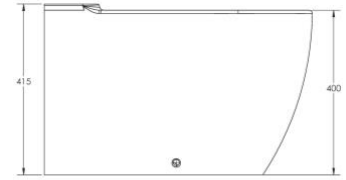

Vega floor-standing toilet “rimless” with douche

Floor standing toilet “rimless”

Dimension

Weight

Order number

Multi outlet with douche
210309

Color

White

Variant

Full Flush 4.5L

650 X 360 mm

Assembly

Under shower system with metal handle

Sanitary ceramics with a glaze surface finish will remain clean and attractive for a lifetime.

Suitable products

Vega toilet seat & cover
Soft close hinge / Normal close hinge (Metal hinges)

Vega Cistern bottom supply with push-button chrome & flush mechanism

All drawing contains the necessary measurements which are subject to standard tolerance. They are stated in mm and are non-binding.

Exact measurements, in particular for customized installation scenarios, can only be taken from the finished product.

All drawing contains the necessary measurements which are subject to standard tolerance. They are stated in mm and are non-binding.

Exact measurements, in particular for customized installation scenarios, can only be taken from the finished product.