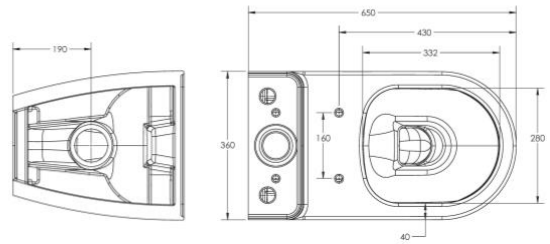

Vega floor-standing toilet “rimless” with douche

Floor standing toilet “rimless”

Dimension

Weight

Order number

Multi outlet with douche
210309

Color

White

Variant

Full Flush 4.5L

650 X 360 mm

Assembly

Under shower system with metal handle

Sanitary ceramics with a glaze surface finish will remain clean and attractive for a lifetime.

Suitable products

Vega toilet seat & cover
Soft close hinge / Normal close hinge (Metal hinges)

Vega Cistern bottom supply with push-button chrome & flush mechanism

All drawing contains the necessary measurements which are subject to standard tolerance. They are stated in mm and are non-binding.

Exact measurements, in particular for customized installation scenarios, can only be taken from the finished product.

All drawing contains the necessary measurements which are subject to standard tolerance. They are stated in mm and are non-binding.

Exact measurements, in particular for customized installation scenarios, can only be taken from the finished product.