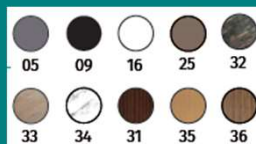

Features

- Size : 422 mm
- Material: Composites
- Waste /overflow: Not Included

- Colors :

Dimensions

Technical drawing