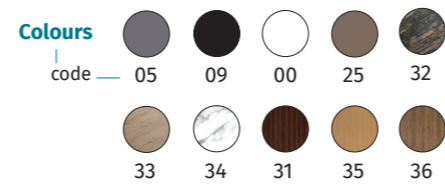

Size
(AxBxH)
|
44x57x90

Gardner

Gardner is delicate and smooth, with narrow rims and a distinctive shape. With its curved lines and organic shapes, its tranquility brings an air of simplicity to your bathroom.

جاردنر