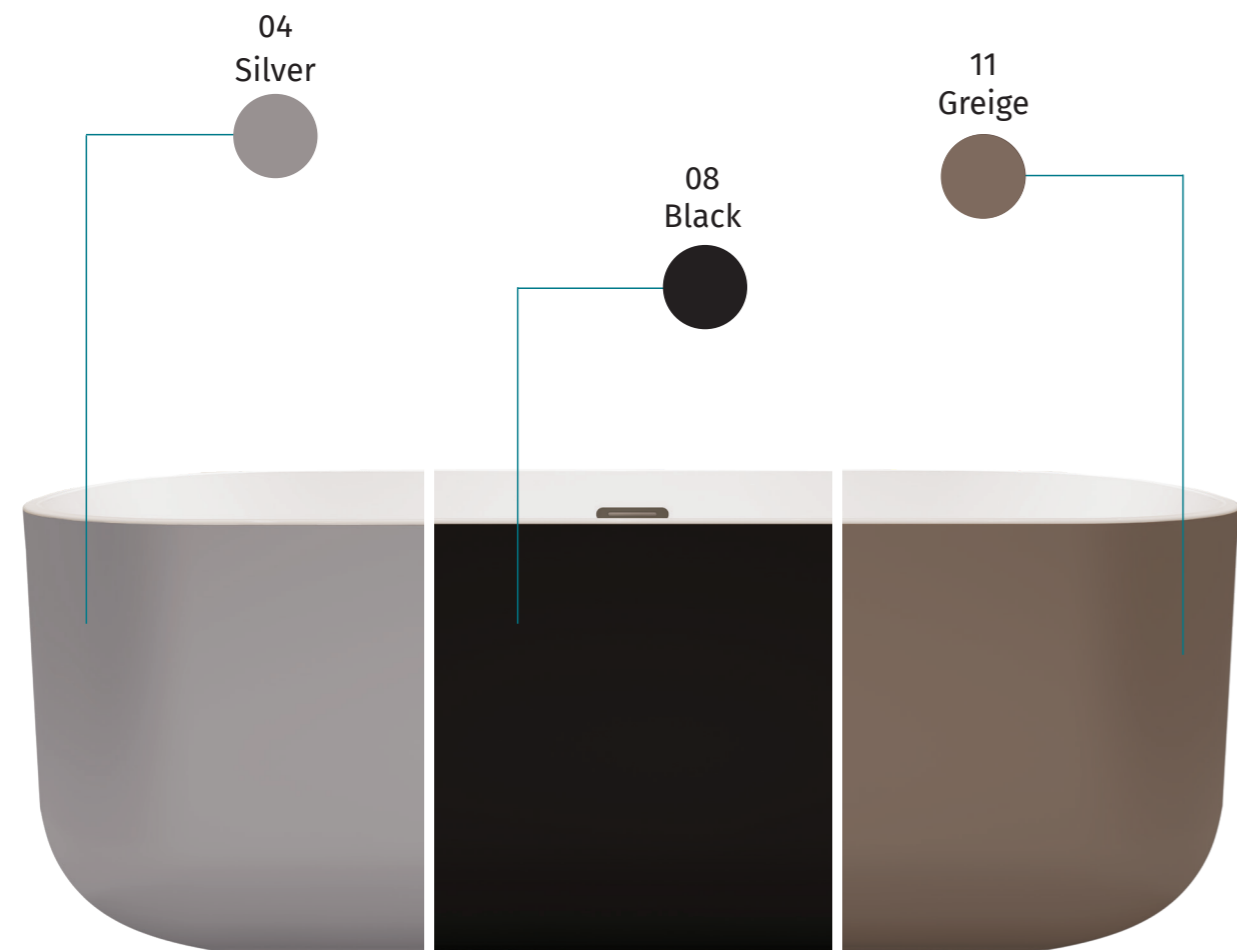

Bathtub Colours

Personalize your own bathroom with colours that bring liveliness to your bathroom, express your unique style and take your bathroom to the next level.

The possibilities are endless with our variety of colours and styles.