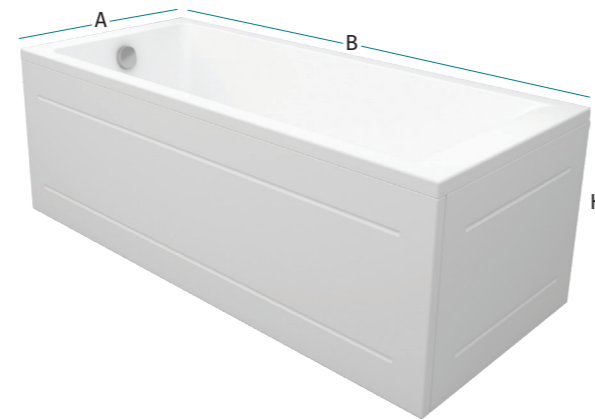

جاردا

Netto

Netto is straight to the point, with a narrow and elongated design that gladly accommodates any body type. Despite its simplicity, Netto is far from modest! This shiny design packs a sturdy bathtub that withstands the test of time.

نيتو

Sizes (AxBxH)	
Seamless	
170x75x55	170x80x55
Without Panel	
170x75x43	170x80x43

Nave

Nave is as sturdy as the arcs of an era gone by. This vessel-shaped bathtub guarantees smooth sailing as your mind drifts away. Its symmetrical design gives you room to place your back in either direction.