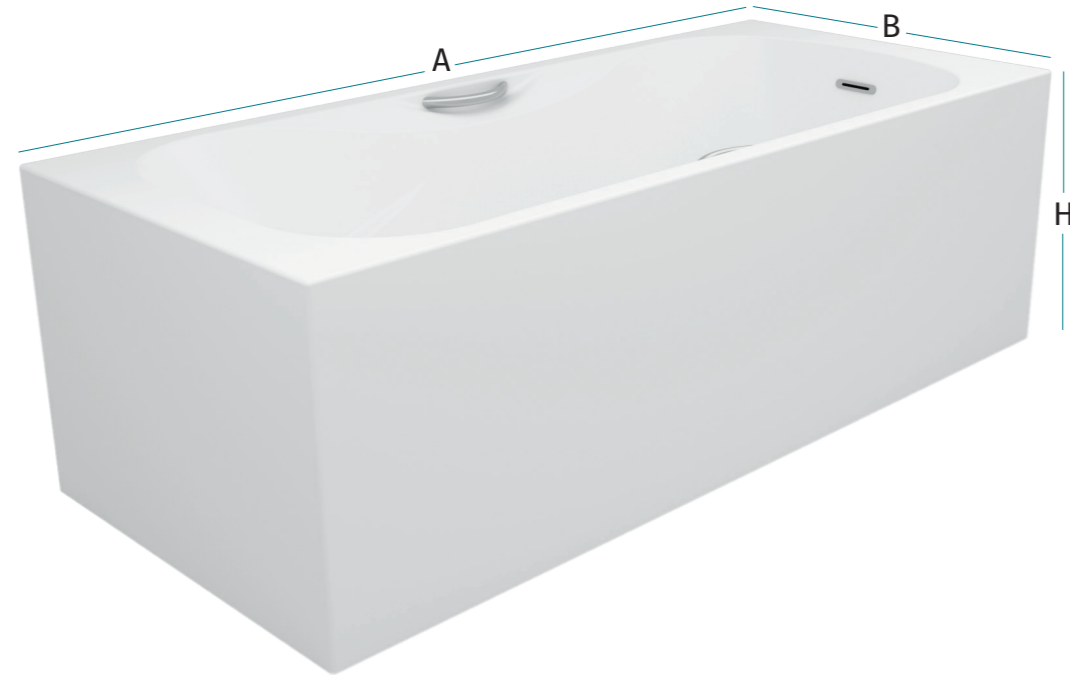

إونجا

- Colours
- code 00
 - 04
 - 08
 - 11
 - 31
 - 35
 - 36

Size
(AxBxH)
170x75x55

Claro

Clarity of mind, a decompressed body, and a soul in tune; all that and more, what more can you ask for? Claro grants your wishes as simply as turning on the faucet and immersing yourself in its clear waters.

كلارو

Colours

- With/Without Panel
code — 00 01
- Seamless
code — 00 04 08 11 31 35 36

Sizes (AxBxH)	
Seamless	
150x75x55	170x75x55
Without Panel	
150x75x40	170x75x40

Garda

Everyone needs some support, something to hold onto. For ultimate safety during your baths, Garda offers reassurance and reliability, helping you and your loved ones up after a relaxing bath.