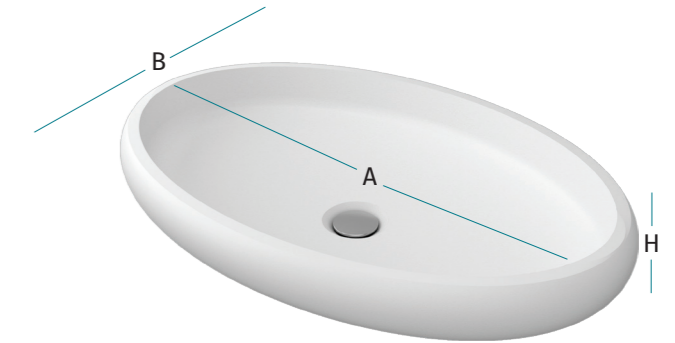

Size
(AxBxH)
|
60x40x11

Uovo

Uovo revitalises your mornings. With an elliptical design and wide rims, it creates life wherever it is placed. Waking up to Uovo is a guaranteed good morning!

اوڤو