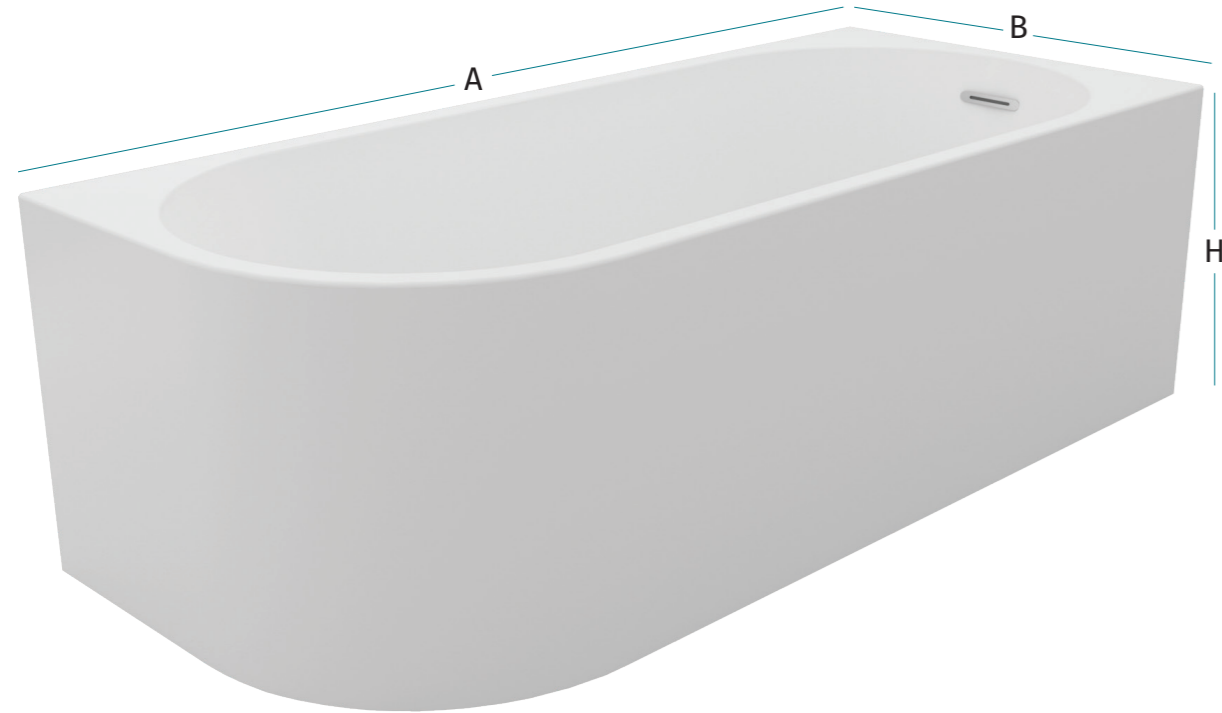

1. Colours
2. code 00
   - 04
   - 08
   - 11
   - 31
   - 35
   - 36

Size
(AxBxH)
170x75x55

Claro

Clarity of mind, a decompressed body, and a soul in tune; all that and more, what more can you ask for? Claro grants your wishes as simply as turning on the faucet and immersing yourself in its clear waters.

كلارو