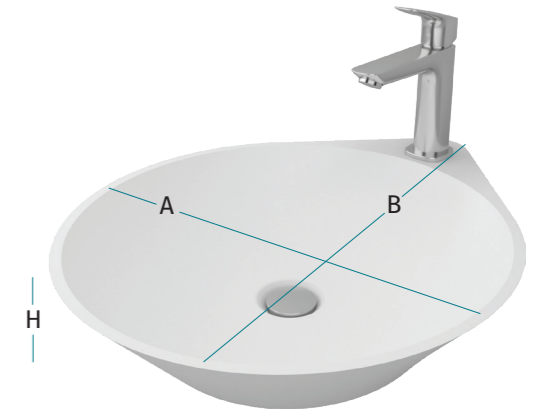

Plato

Plato is stripped and bare in a true minimal fashion. It displays geometric shapes evenly and symmetrically. Plato sets itself apart as an ideal washbasin, fitting many bathroom designs with its perfectly circular shape.

پلیتو

Goccia

Goccia is like a droplet in the ocean, bringing it all together, just as this washbasin brings your bathroom together. With its smooth curves and its circular design, Goccia can add a touch of aesthetic to many bathroom designs.

جوتشیا