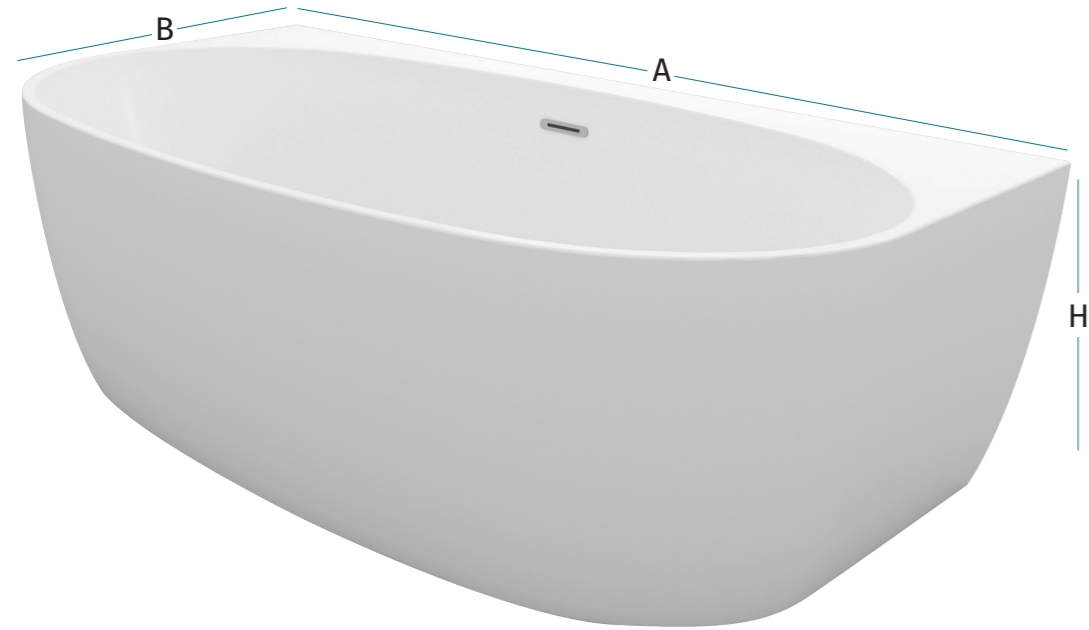

سوپیوریور

Colours
code 00 01

Size
(AxBxH)
180x80x60

Sava

Sava is the ultimate choice for those desiring a bathtub that harmoniously combines style and comfort. Its smooth, oval form effortlessly enhances the aesthetics of any bathroom, making it a genuine sanctuary of relaxation.

ساقا

Colours

Sizes (AxBxH)		
Seamless		
115x115x57	125x125x57	135x135x57
Without Panel		
115x115x43	125x125x43	135x135x43

Como

A smooth corner design that asserts its place in the bathroom, Como considers all possible avenues of the bath to create a tub perfect for situations as simple as washing the feet to fully immersing yourself in its waters.

کومو

- Colours
- code 00
 - 04
 - 08
 - 11
 - 31
 - 35
 - 36

Size
(AxBxH)
170x90x58

Fiji

Fiji is cozy enough for all. Its elegant elliptical shape helps you loosen in its water, dangling your arms from the tub in an unmatched joy.

فيجي

Colours
code 00 01

TIMELESS
ELEGANCE

Size
(AxBxH)

160x90x55

Aden

Aden is your gateway to timeless elegance and redefines your bathroom ambiance. Its seamless integration into your bathroom creates a serene atmosphere, guaranteeing calmness in every bath. Embrace the perfect fusion of style and comfort, making every moment in your bathroom a celebration of exquisite living.