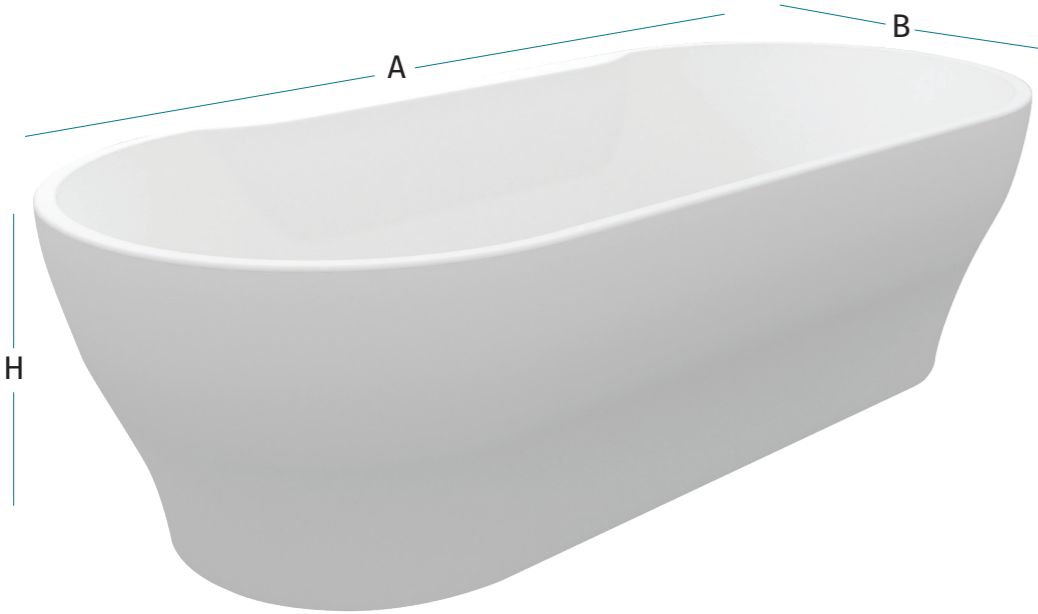

1. Colours
2. code 00
   - 04
   - 08
   - 11
   - 31
   - 35
   - 36

Size
(AxBxH)
190x90x60

Grace

A masterclass in poise and elegance, Grace is our model in style. With its vessel-like shape and an hourglass figure like Grace Kelly, always delivering the desired touch of taste to your bathroom.

جریس