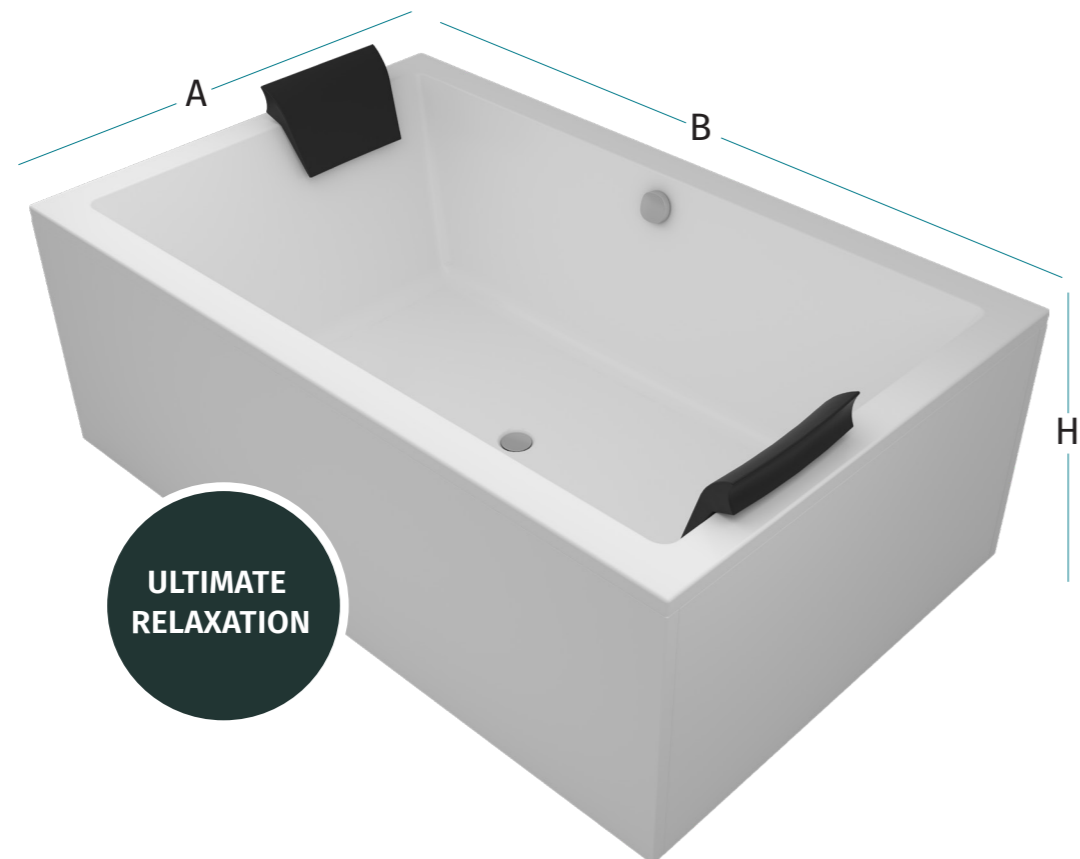

سكوديللا

- Colours
- code — 00
 - 04
 - 08
 - 11
 - 31
 - 35
 - 36

Size
(AxBxH)
170x90x65

Soho

The centerpiece of the contemporary bathroom, out of this world for your dreamers! Soho is a sublime scene that hushes the soul upon sight, luring passersby with its siren call of a design, as enticing and beguiling as the spirit of the ocean.

سوهو

BATHE
IN
GLORY

Colours
code — 00 30

Size
(AxBxH)
180x80x60

Romano

Rome wasn't built in a day, neither was Romano. With timeless ionic columns engraved in its panel, Romano stands tall like legions, everlasting as the colosseum. History is being built and preserved in your bathroom. Bathe in Romano's glory!

رومانو

Colours
code 00 01

Size
(AxBxH)
120x120x66

Pacific

Experience ultimate relaxation with Pacific, a lavish bathtub tailored for two. Its expansive size offers abundant space for both individuals to enjoy a rejuvenating bath, elevating your bathroom to a realm of elegance.

باسيفك

Colours
code — 00 04 08 11 31 35 36

Size
(AxBxH)
170x80x60

NEXT
LEVEL
BATHING

Vanda

Want to take your bathing experience to the next level? Take your bathing routine to new heights with Vanda, the bathtub with legs! This exceptional design not only exudes appeal, but is also built to be long-lasting, and guarantees enduring comfort and style for a next-level bathing experience.