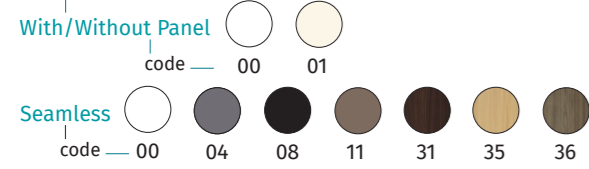

Colours

Sizes (AxBxH)		
Seamless		
115x115x57	125x125x57	135x135x57
Without Panel		
115x115x43	125x125x43	135x135x43

Como

A smooth corner design that asserts its place in the bathroom, Como considers all possible avenues of the bath to create a tub perfect for situations as simple as washing the feet to fully immersing yourself in its waters.

کومو