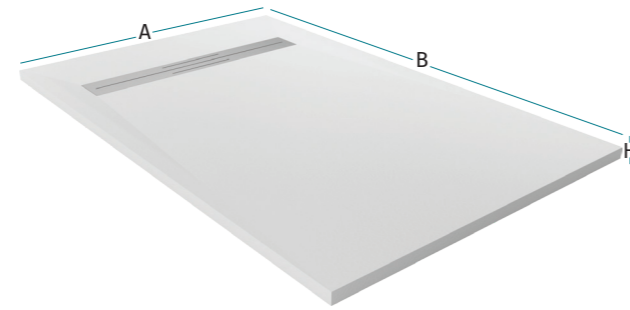

Sizes
(AxBxH)
140x90x3 160x90x3.2

Monet

Monet paints a masterpiece of sophistication. With its razor-sharp and calculated lines, it places itself on exhibit in any setting; contemporary or classic.

مونيه