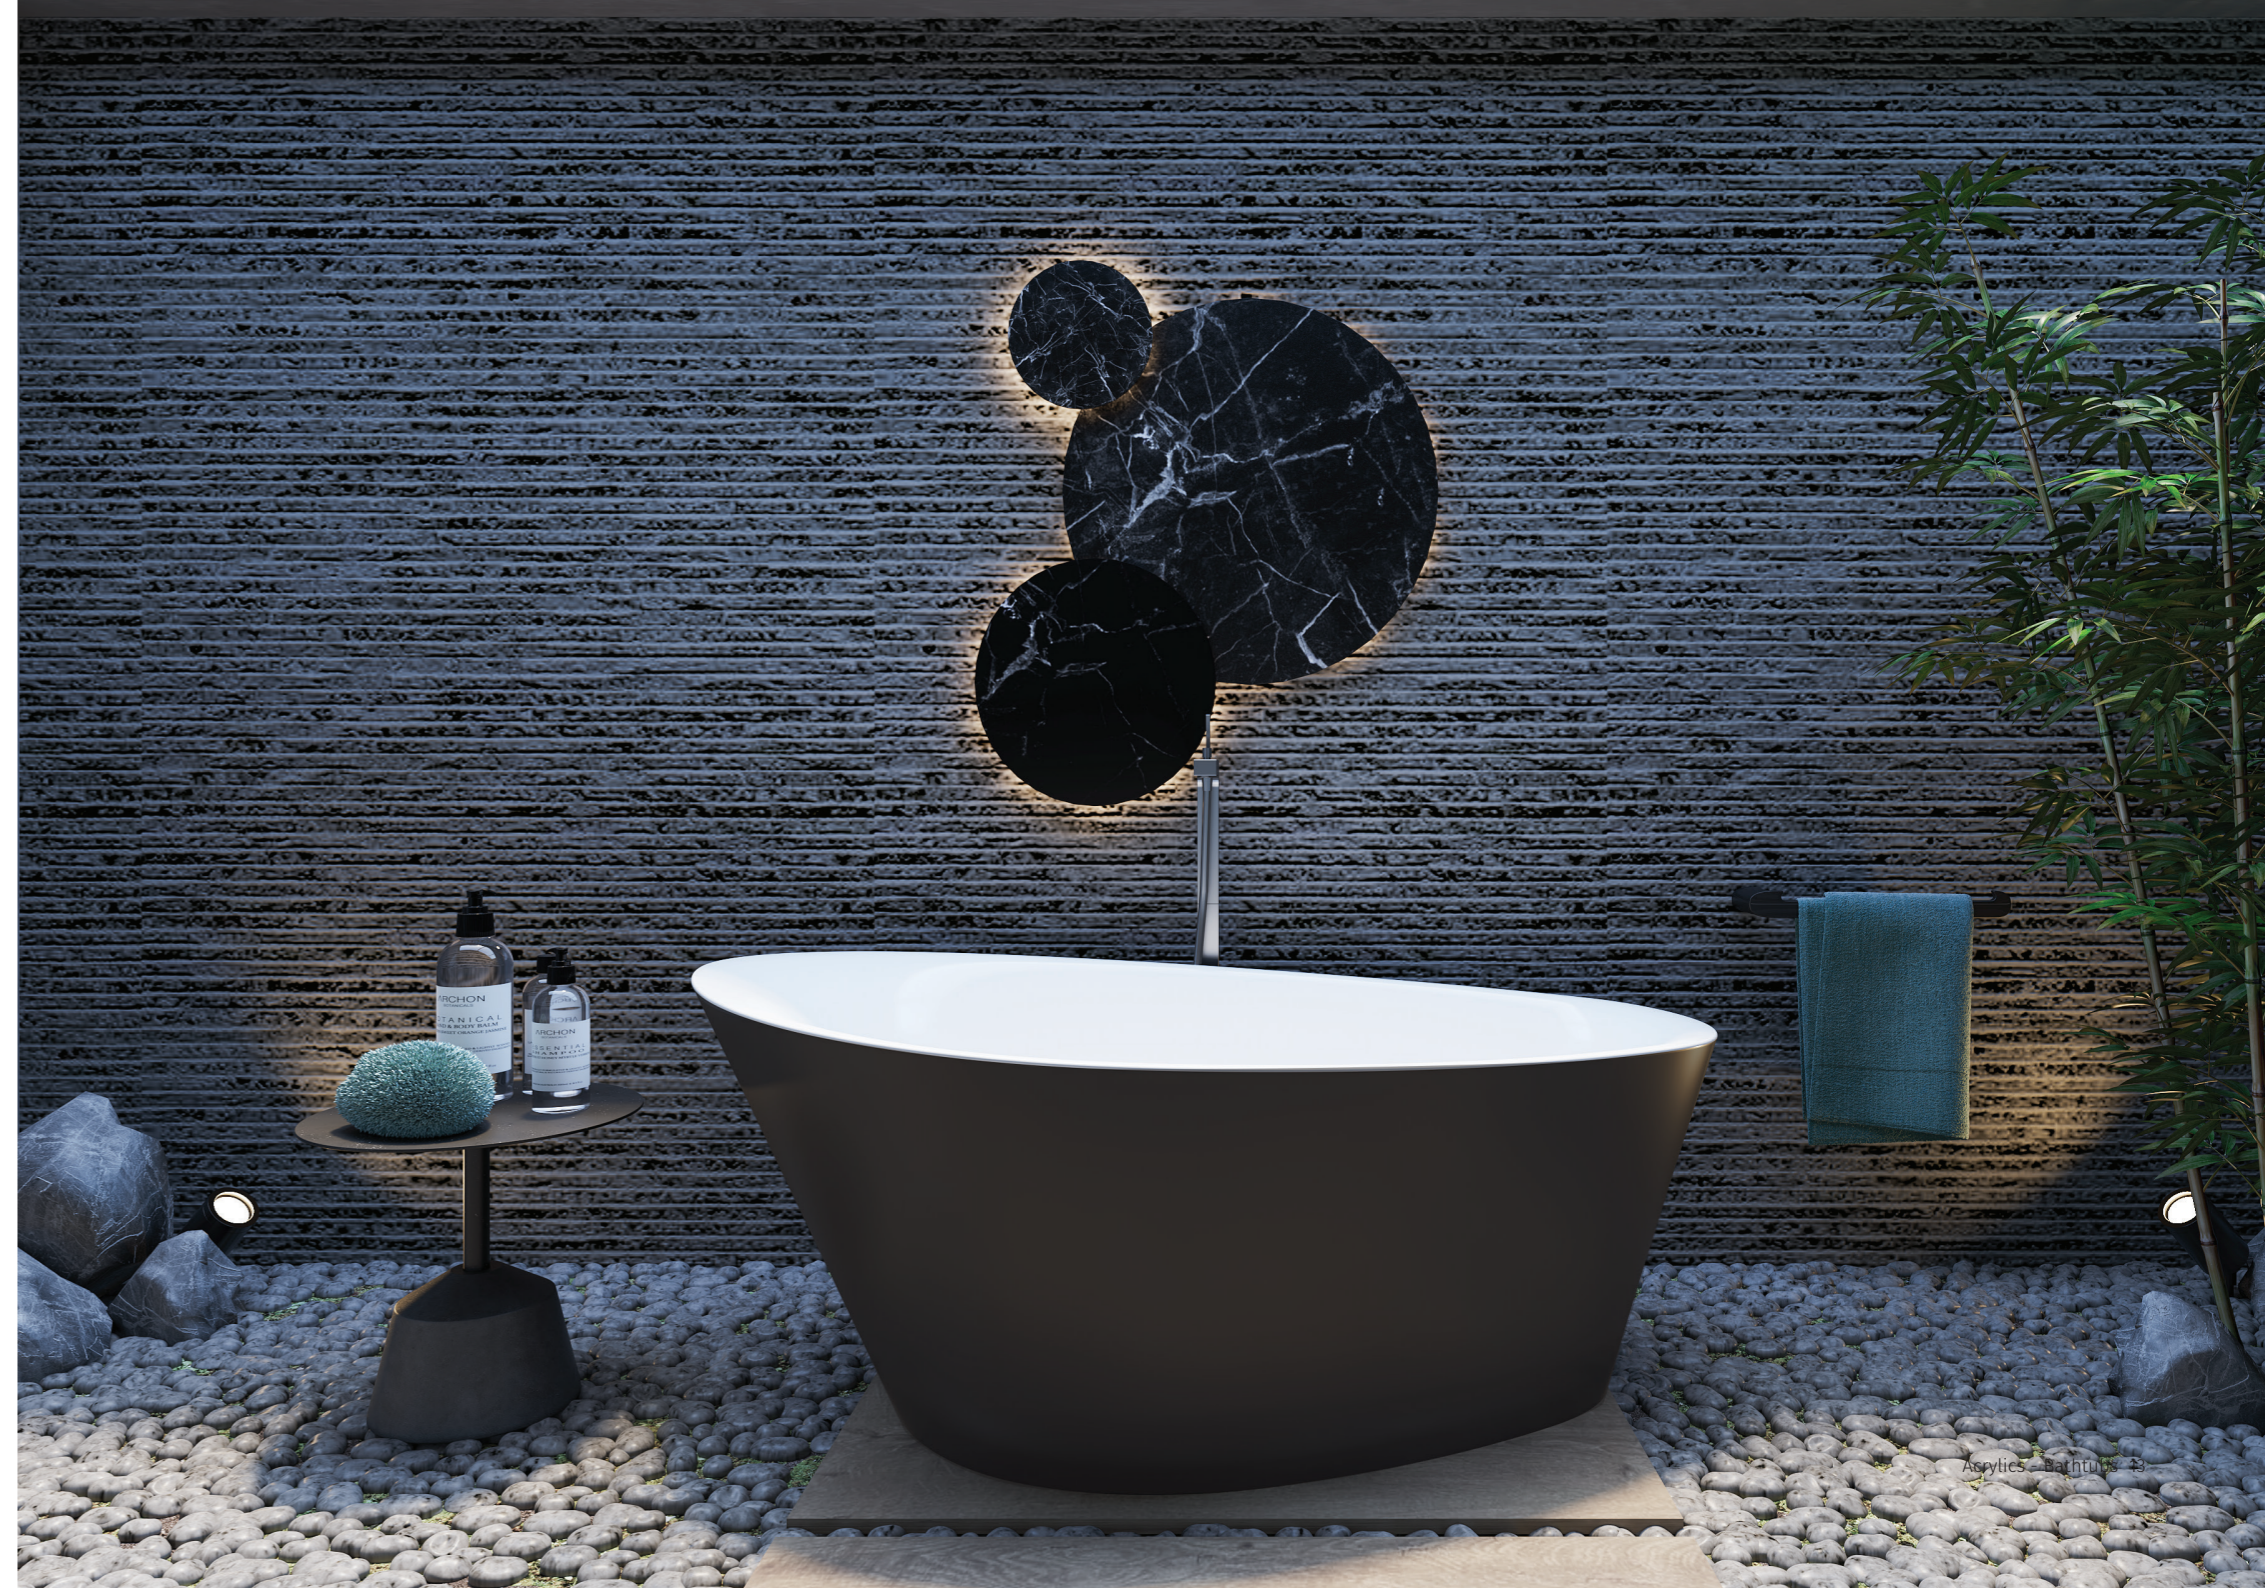

سكوديللا

- Colours
- code — 00
 - 04
 - 08
 - 11
 - 31
 - 35
 - 36

Size
(AxBxH)
170x90x65

Soho

The centerpiece of the contemporary bathroom, out of this world for your dreamers! Soho is a sublime scene that hushes the soul upon sight, luring passersby with its siren call of a design, as enticing and beguiling as the spirit of the ocean.

سوهو

BATHE
IN
GLORY

Colours
code — 00 30

Size
(AxBxH)
180x80x60

Romano

Rome wasn't built in a day, neither was Romano. With timeless ionic columns engraved in its panel, Romano stands tall like legions, everlasting as the colosseum. History is being built and preserved in your bathroom. Bathe in Romano's glory!