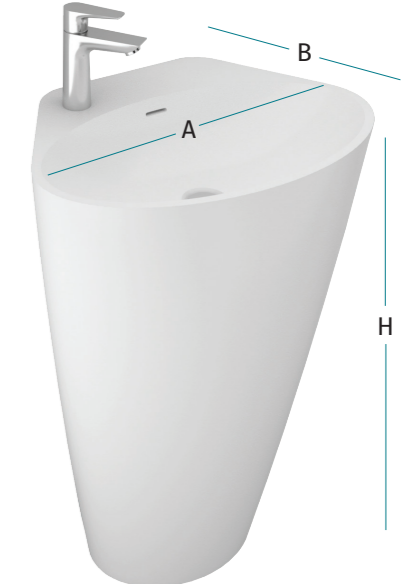

رونديلا

THE FUTURE
OF
WASHBASINS

- Colours
- code 05
 - 09
 - 00
 - 25
 - 32
 - 33
 - 34
 - 31
 - 35
 - 36

Size
(AxBxH)
|
150x48x13

Kapsel

Kapsel is a time capsule taking you to the future of washbasins, where the counter and the washbasin are merged into one. As futuristic as a washbasin can be, Kapsel will take your bathroom to places it's never been.

کاپسل

Rhône

A marvel of architecture right in your bathroom, Rhône takes the distinct arches of Rue De Rhône's vitrines and places them on display in your bathroom.

رون

Colours
code — 05 09 00 25

Size
(AxBxH)
60x40x90

Danube

Danube greets you with a smile as you step into your bathroom each day with its D-shaped design. With thick rims and a small footprint, Danube offers a fresh perspective on many bathroom designs. Like the Danube river, this washbasin is refreshing to its beholder.

دانيوب

Colours
code — 05 09 00 25

Size
(AxBxH)
58x43x90

Size
(AxBxH)
60x40x90

Congo

In an expedition for new washing experiences, Congo was found with its exotic lines, tribal feel, and unique look. Open to new experiences and have a taste that is one of a kind? Congo is for you!