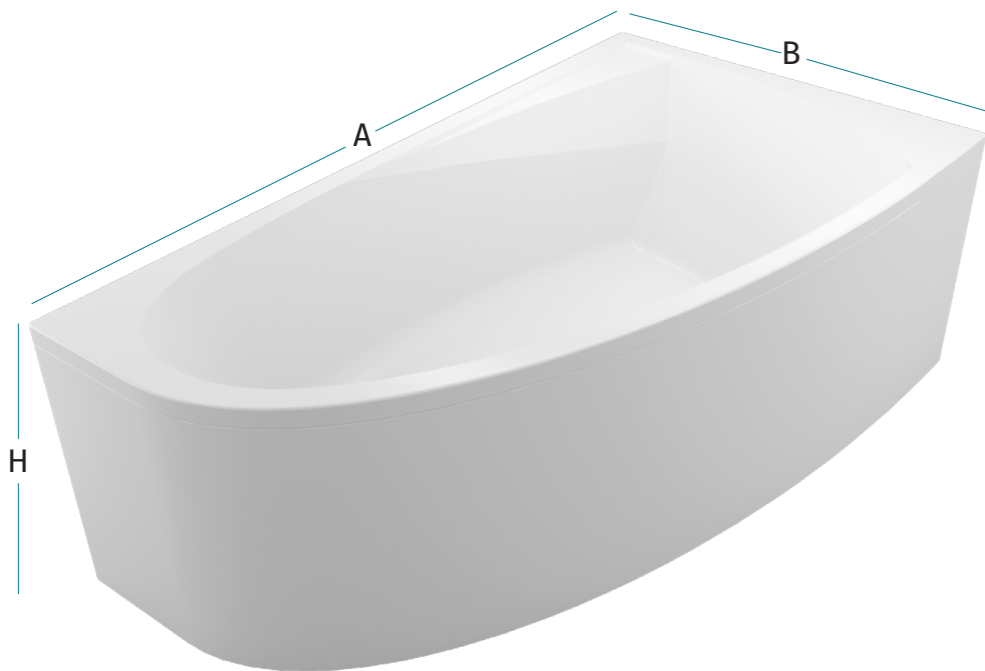

ساقا

Colours

Sizes (AxBxH)		
Seamless		
115x115x57	125x125x57	135x135x57
Without Panel		
115x115x43	125x125x43	135x135x43

Como

A smooth corner design that asserts its place in the bathroom, Como considers all possible avenues of the bath to create a tub perfect for situations as simple as washing the feet to fully immersing yourself in its waters.

کومو

- Colours
- code 00
 - 04
 - 08
 - 11
 - 31
 - 35
 - 36

Size
(AxBxH)
170x90x58

Fiji

Fiji is cozy enough for all. Its elegant elliptical shape helps you loosen in its water, dangling your arms from the tub in an unmatched joy.

فيجي

Colours
code 00 01

TIMELESS
ELEGANCE

Size
(AxBxH)

160x90x55

Aden

Aden is your gateway to timeless elegance and redefines your bathroom ambiance. Its seamless integration into your bathroom creates a serene atmosphere, guaranteeing calmness in every bath. Embrace the perfect fusion of style and comfort, making every moment in your bathroom a celebration of exquisite living.

ايدن

Colours

Sizes (AxBxH)		
Seamless		
115x115x57	125x125x57	135x135x57
Without Panel		
115x115x43	125x125x43	135x135x43

Cara

More than just a name, "Cara" embodies comfort. With its inviting design and focus on relaxation, the Cara bathtub becomes a cherished ritual in your daily routine. A place to unwind, recharge, and emerge feeling your best, ready to face the world again.