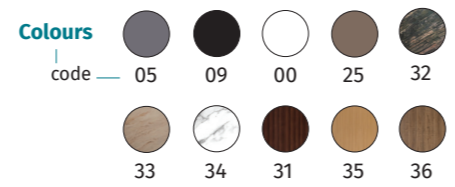

دانيوب

Colours
code — 05 09 00 25

Size
(AxBxH)
58x43x90

Size
(AxBxH)
60x40x90

Congo

In an expedition for new washing experiences, Congo was found with its exotic lines, tribal feel, and unique look. Open to new experiences and have a taste that is one of a kind? Congo is for you!