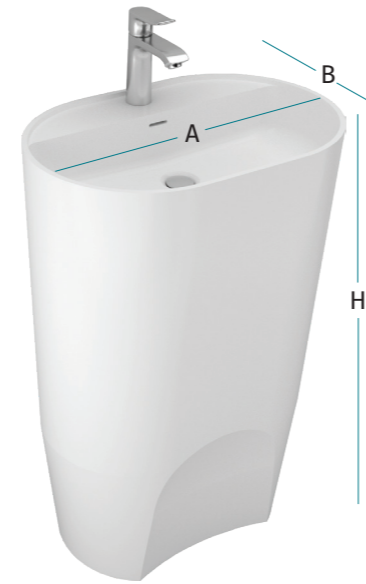

رونديلا

THE FUTURE
OF
WASHBASINS

- Colours
- code 05
 - 09
 - 00
 - 25
 - 32
 - 33
 - 34
 - 31
 - 35
 - 36

Size
(AxBxH)
|
150x48x13

Kapsel

Kapsel is a time capsule taking you to the future of washbasins, where the counter and the washbasin are merged into one. As futuristic as a washbasin can be, Kapsel will take your bathroom to places it's never been.

کاپسل

Rhône

A marvel of architecture right in your bathroom, Rhône takes the distinct arches of Rue De Rhône's vitrines and places them on display in your bathroom.

رون

Colours
code — 05 09 00 25

Size
(AxBxH)
60x40x90

Danube

Danube greets you with a smile as you step into your bathroom each day with its D-shaped design. With thick rims and a small footprint, Danube offers a fresh perspective on many bathroom designs. Like the Danube river, this washbasin is refreshing to its beholder.

دانيوب

Colours
code — 05 09 00 25

Size
(AxBxH)
58x43x90

Size
(AxBxH)
60x40x90

Congo

In an expedition for new washing experiences, Congo was found with its exotic lines, tribal feel, and unique look. Open to new experiences and have a taste that is one of a kind? Congo is for you!