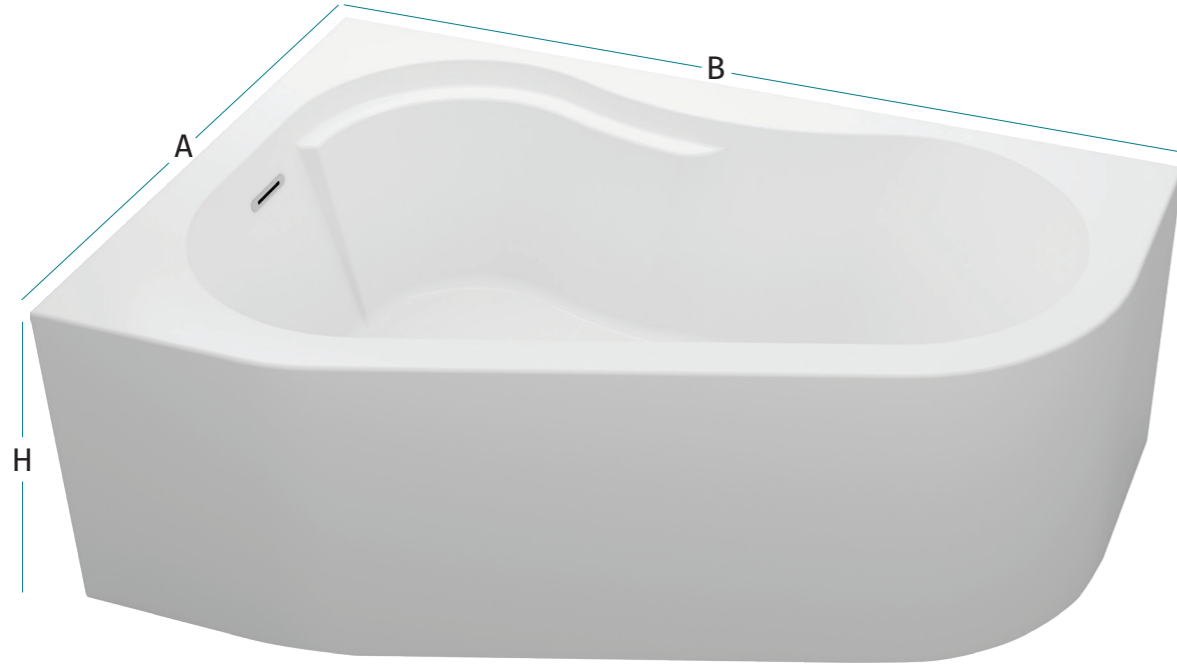

ايدن

Colours

Sizes (AxBxH)		
Seamless		
115x115x57	125x125x57	135x135x57
Without Panel		
115x115x43	125x125x43	135x135x43

Cara

More than just a name, "Cara" embodies comfort. With its inviting design and focus on relaxation, the Cara bathtub becomes a cherished ritual in your daily routine. A place to unwind, recharge, and emerge feeling your best, ready to face the world again.

کارا

Colours

With/Without Panel
code — 00 01

Seamless
code — 00 04 08 11 31 35 36

Sizes
(AxBxH)
Seamless
|
150x100x55
Without Panel
|
150x100x42

Loch

Loch is our most playful tub yet. With its footprint shape, Loch pays tribute to the legend of our imagination: The Loch Ness Monster, i.e. Nessie. Its corner design will unleash your imagination as you plunge into this charming bathtub.