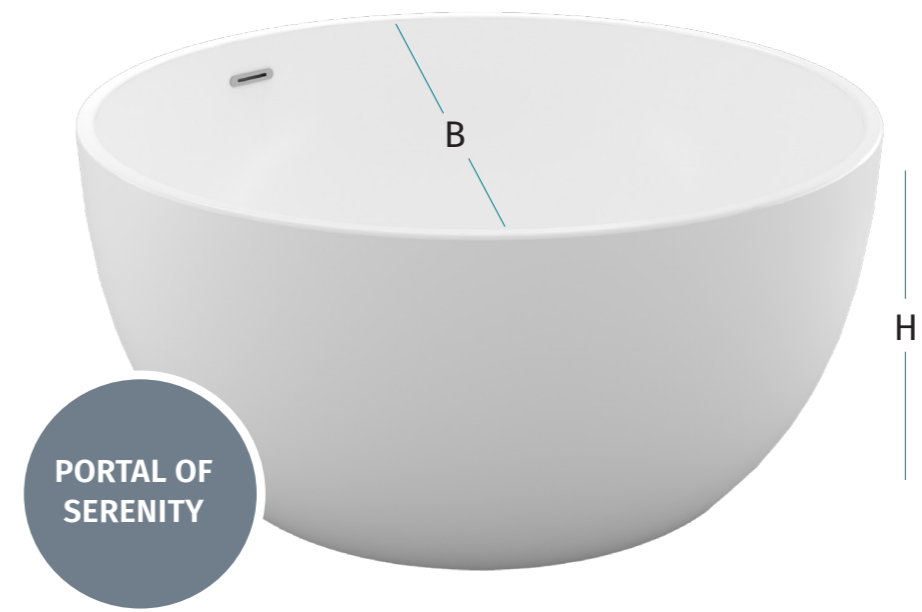

Size
(AxBxH)
|
170x90x65

Halo

Step into a portal of serenity. Halo, a freestanding acrylic haven, promises a soak as mesmerizing as its name. Immerse yourself in the warmth of its embrace, let the seamless curves cradle your body, and allow the silence to become your symphony.

هالو