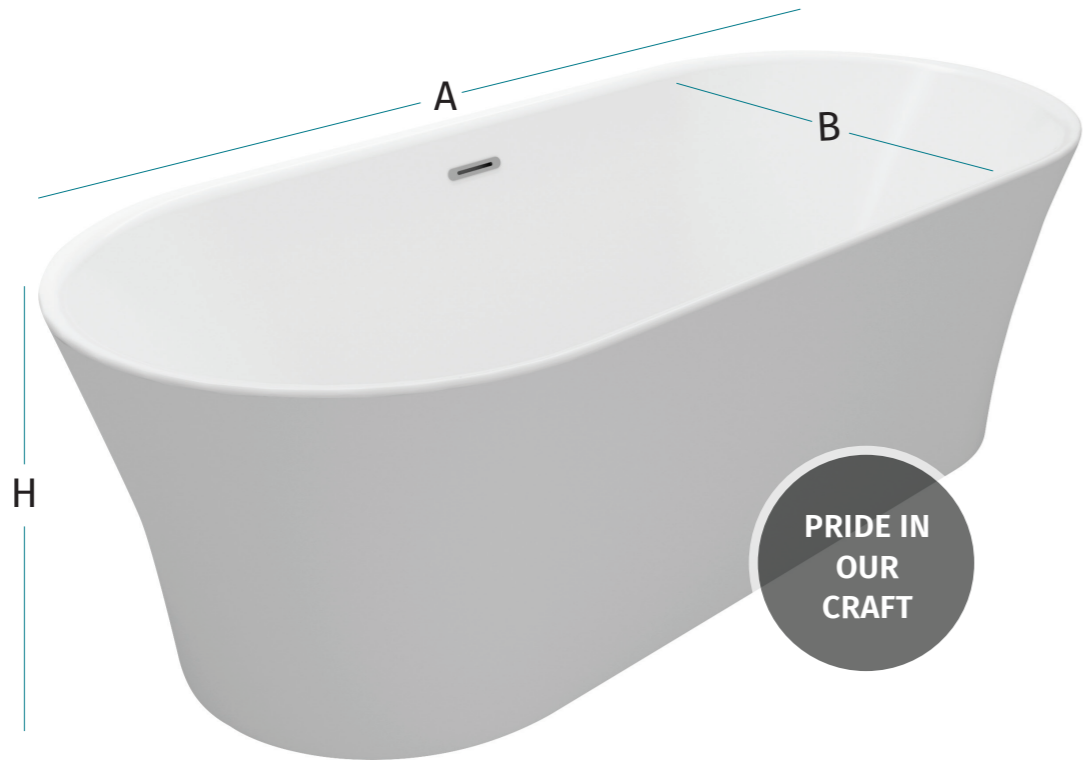

بالي

- Colours
- code 00
 - 04
 - 08
 - 11
 - 31
 - 35
 - 36

Size
(AxBxH)
|
170x90x65

Halo

Step into a portal of serenity. Halo, a freestanding acrylic haven, promises a soak as mesmerizing as its name. Immerse yourself in the warmth of its embrace, let the seamless curves cradle your body, and allow the silence to become your symphony.

هالو

- Colours
- code 00
 - 04
 - 08
 - 11
 - 31
 - 35
 - 36

Size
(AxBxH)
170x80x59

ISLE OF COMFORT

Maldives

An isle in your bathroom, Maldives takes you to the middle of the ocean. Smooth waves engulf your shoulders and revitalize your body. Maldives was moulded for secluded and immersive bathing.

مالديفز

- Colours
- code 00
 - 04
 - 08
 - 11
 - 31
 - 35
 - 36

Size
(AxBxH)
170x80x58

Pavilion

Pavilion asserts its unprecedented design. Its freestanding form proves its solidity through its durable acrylic material. Erect like a sculpture in your bathroom, Pavilion presents the ultimate bathing experience.