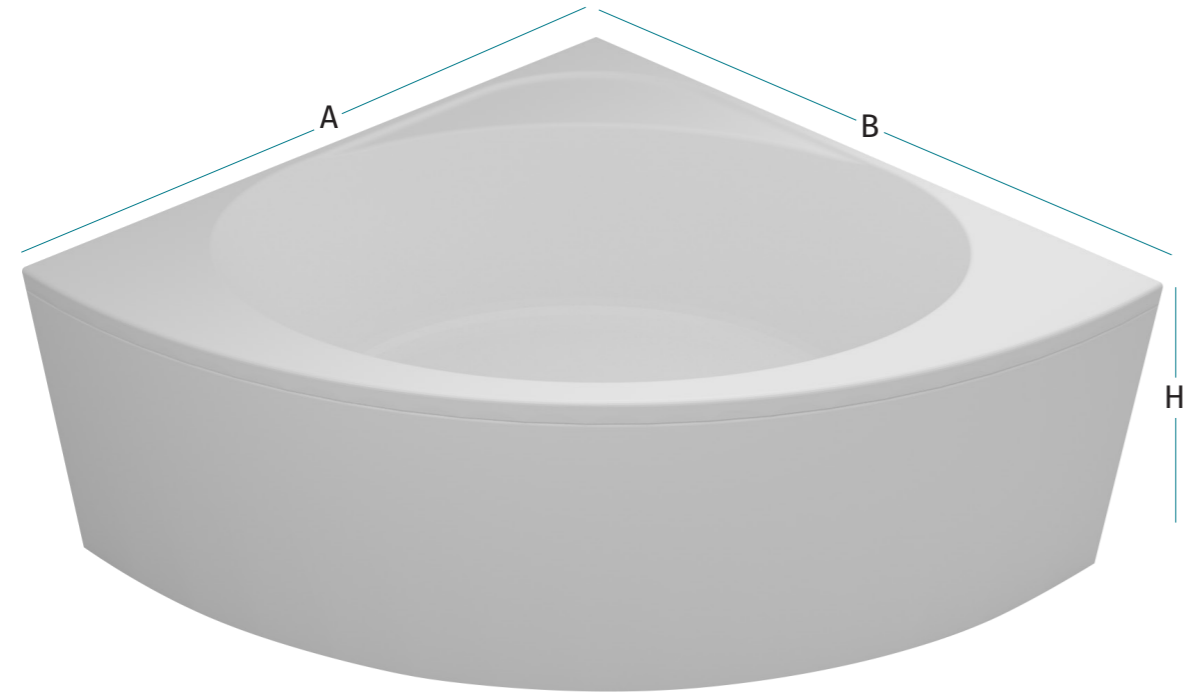

کومو

- Colours
- code 00
 - 04
 - 08
 - 11
 - 31
 - 35
 - 36

Size
(AxBxH)
170x90x58

Fiji

Fiji is cozy enough for all. Its elegant elliptical shape helps you loosen in its water, dangling your arms from the tub in an unmatched joy.

فيجي

Colours
code 00 01

TIMELESS
ELEGANCE

Size
(AxBxH)

160x90x55

Aden

Aden is your gateway to timeless elegance and redefines your bathroom ambiance. Its seamless integration into your bathroom creates a serene atmosphere, guaranteeing calmness in every bath. Embrace the perfect fusion of style and comfort, making every moment in your bathroom a celebration of exquisite living.

ايدن

Colours

Sizes (AxBxH)		
Seamless		
115x115x57	125x125x57	135x135x57
Without Panel		
115x115x43	125x125x43	135x135x43

Cara

More than just a name, "Cara" embodies comfort. With its inviting design and focus on relaxation, the Cara bathtub becomes a cherished ritual in your daily routine. A place to unwind, recharge, and emerge feeling your best, ready to face the world again.

کارا

Colours

With/Without Panel
code — 00 01

Seamless
code — 00 04 08 11 31 35 36

Sizes
(AxBxH)
Seamless
|
150x100x55
Without Panel
|
150x100x42

Loch

Loch is our most playful tub yet. With its footprint shape, Loch pays tribute to the legend of our imagination: The Loch Ness Monster, i.e. Nessie. Its corner design will unleash your imagination as you plunge into this charming bathtub.