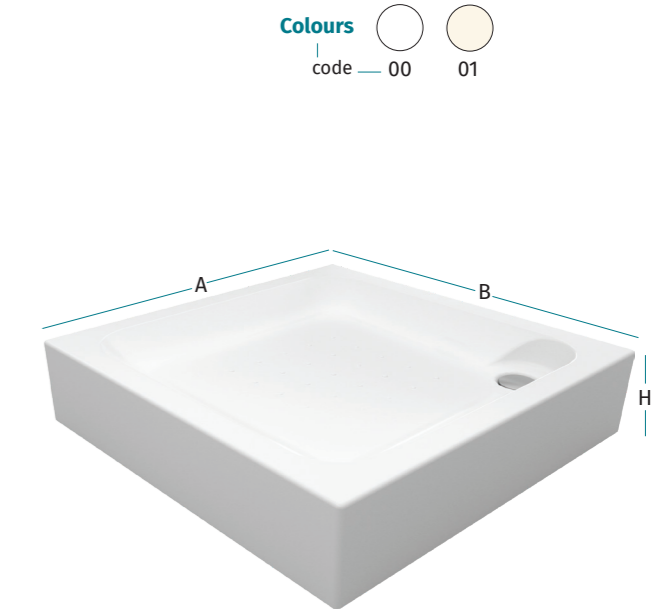

Colours  
code — 00 01

A
MODERN
CLASSIC

Sizes
(AxBxH)
With Panel
120x80x17
Without Panel
120x80x7

Semplice (rectangle)

Creating simplicity means zero compromises, the classic acrylic shower tray is revamped and eternalized by a brand new design that balances function and design.

سہپلیتشی

Semplice (corner)

The everlasting arc meets the sturdy square shape with a distinct corner design, resulting in a synergy we all know and love.

سہپلیتشی

Sizes (AxBxH)	
With Panel	
80x80x17	90x90x17
Without Panel	
80x80x7	90x90x7

Semplice (square)

Simply elegant and photogenic, Semplice brings dependability and practicality to your shower experience, with an enduring design that withstands the test of time.

سہپلیتشی

Sizes (AxBxH)		
With Panel		
80x80x17		90x90x17
Without Panel		
70x70x7	80x80x7	90x90x7