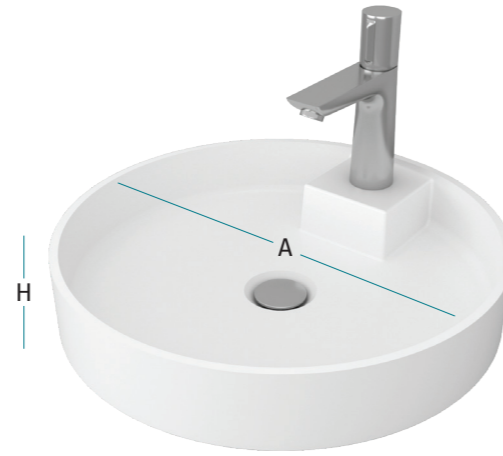

Goccia

Goccia is like a droplet in the ocean, bringing it all together, just as this washbasin brings your bathroom together. With its smooth curves and its circular design, Goccia can add a touch of aesthetic to many bathroom designs.

جوتشیا