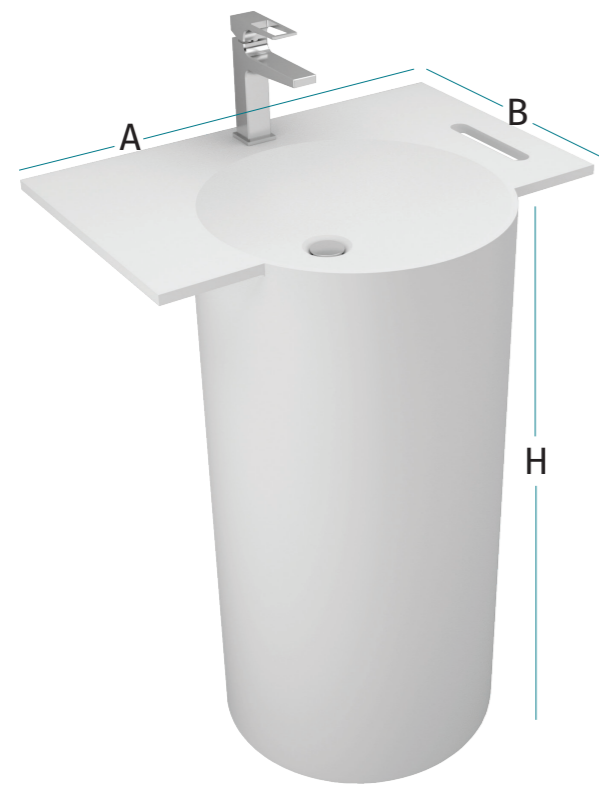

دالي

Washbasins

Colours
code — 05 09 00 25

Size
(AxBxH)
115x53x90

Provo

Provo is a pillar of practicality and is essential for those who want to add a modern feel to their bathroom. With a pristine design that fits most bathrooms, Provo is very practical with the inclusion of a counter that can be used in many functional ways.

پروڤو

Colours
code — 05 09 00 25

Size
(AxBxH)
115x60x90

Tondo

The pinnacle of contrast in Tondo. The circle and the rectangle mix to create a pillar of modern design. Tondo is for those who seek a modern look that is simple yet sophisticated.

تونندو

- Colours
- 05
 - 09
 - 00
 - 25
 - 32
 - 33
 - 34
 - 31
 - 35
 - 36

Size
(AxBxH)
70x55x90

Rondella

Rondella offers contrast and practicality to an unparalleled level. A rounded column meets a counter made to fit your main bathroom utensils, and a towel; a new definition for practicality.