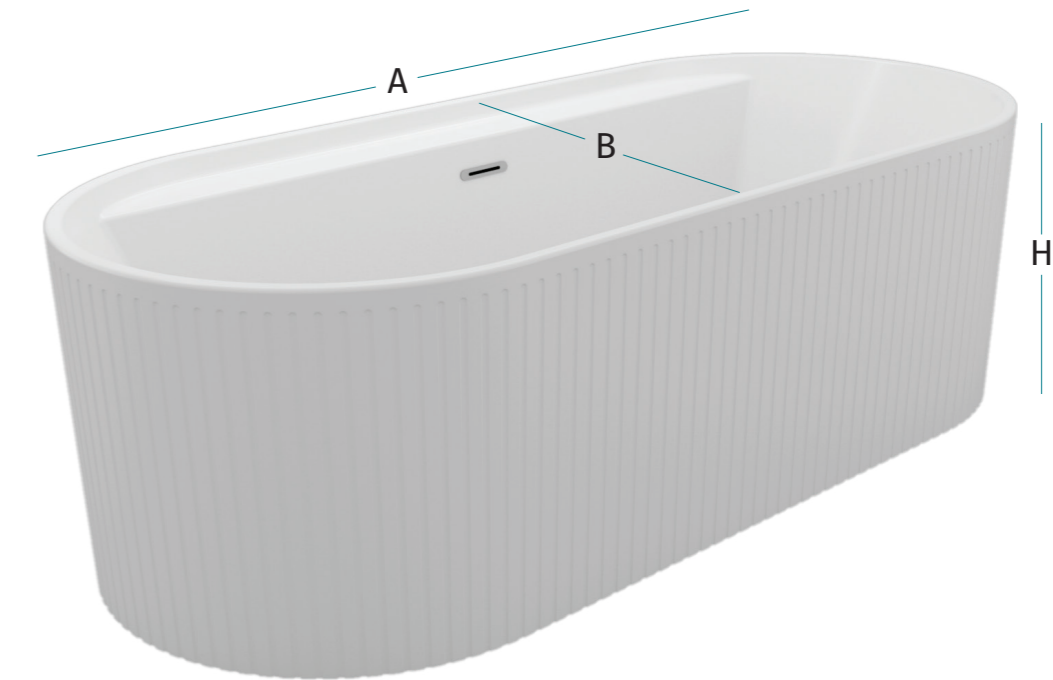

Bathtubs

SANIPURE

A perfect symbiosis of colours, materials and shapes.

Colours
code — 00 04 08 11 31 35 36

Size
(AxH)
150x60

INFINITE BATHING

Scodella

The sun, the moon, and the stars, all perfect circles, timeless and endless. Scodella brings infinity to your bathroom, no matter where you like to rest your back, Scodella surrounds you. When it comes to circular bathtubs, Scodella is just perfect.

سكوديللا

- Colours
- code — 00
 - 04
 - 08
 - 11
 - 31
 - 35
 - 36

Size
(AxBxH)
170x90x65

Soho

The centerpiece of the contemporary bathroom, out of this world for your dreamers! Soho is a sublime scene that hushes the soul upon sight, luring passersby with its siren call of a design, as enticing and beguiling as the spirit of the ocean.

سوهو

BATHE
IN
GLORY

Colours
code — 00 30

Size
(AxBxH)
180x80x60

Romano

Rome wasn't built in a day, neither was Romano. With timeless ionic columns engraved in its panel, Romano stands tall like legions, everlasting as the colosseum. History is being built and preserved in your bathroom. Bathe in Romano's glory!

رومانو

Colours
code 00 01

Size
(AxBxH)
120x120x66

Pacific

Experience ultimate relaxation with Pacific, a lavish bathtub tailored for two. Its expansive size offers abundant space for both individuals to enjoy a rejuvenating bath, elevating your bathroom to a realm of elegance.