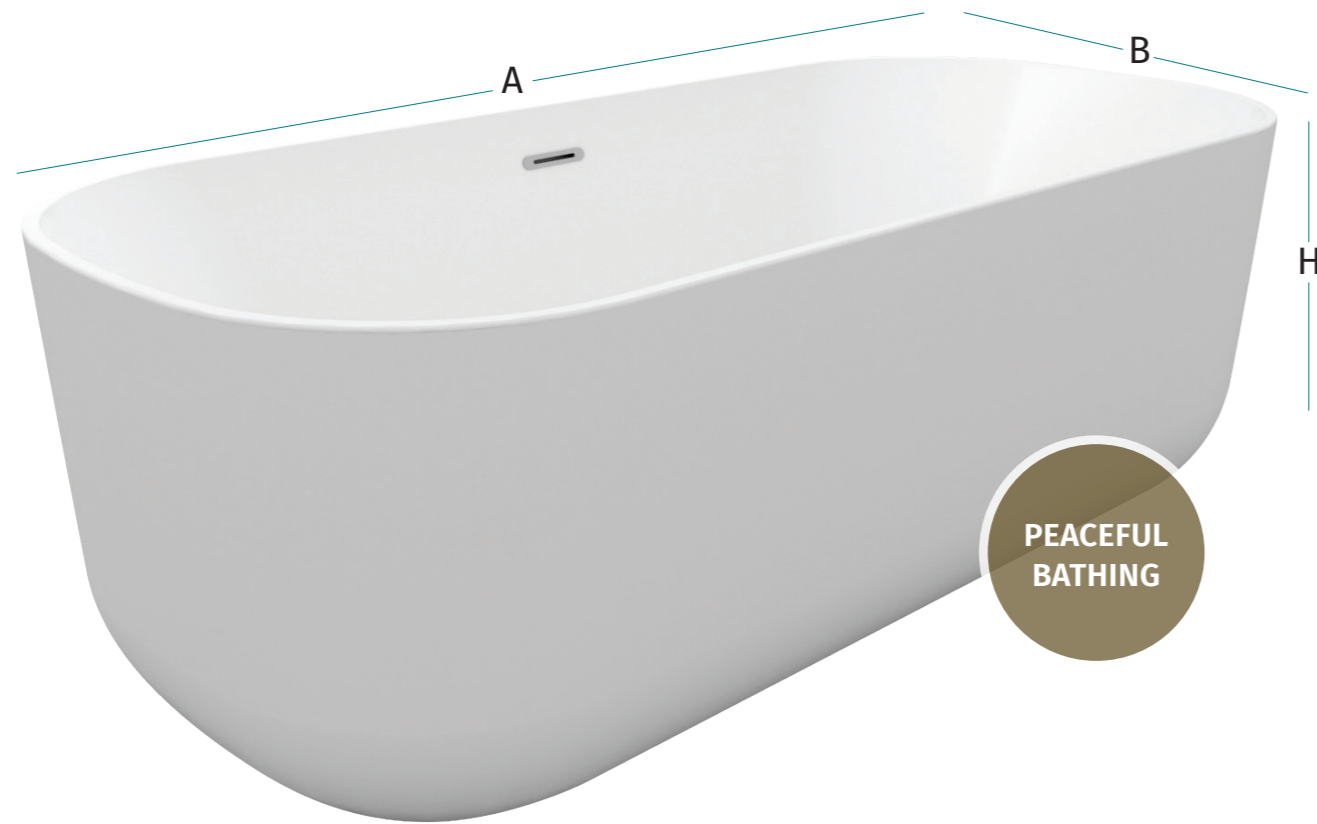

باسيفك

Colours
code — 00 04 08 11 31 35 36

Size
(AxBxH)
170x80x60

NEXT
LEVEL
BATHING

Vanda

Want to take your bathing experience to the next level? Take your bathing routine to new heights with Vanda, the bathtub with legs! This exceptional design not only exudes appeal, but is also built to be long-lasting, and guarantees enduring comfort and style for a next-level bathing experience.

فاندا

A SCULPTURAL EXPERIENCE

Colours
code — 00 30 40

Size
(AxBxH)
180x80x60

Flute

More than just a bathtub, the Flute is a sculptural experience. Immerse yourself in comfort and let your worries melt away in this captivating centerpiece.

فلوت

- Colours
- code 00
 - 04
 - 08
 - 11
 - 31
 - 35
 - 36

Size
(AxBxH)
190x90x60

Grace

A masterclass in poise and elegance, Grace is our model in style. With its vessel-like shape and an hourglass figure like Grace Kelly, always delivering the desired touch of taste to your bathroom.

جریس

- Colours
- code 00
 - 04
 - 08
 - 11
 - 31
 - 35
 - 36

Size
(AxBxH)
170x80x60

Bali

Bali is a retreat right in your bathroom, with its seamless and simplistic design. There are no limits to daydreaming as all your worries evaporate in Bali's peaceful bathing experience.