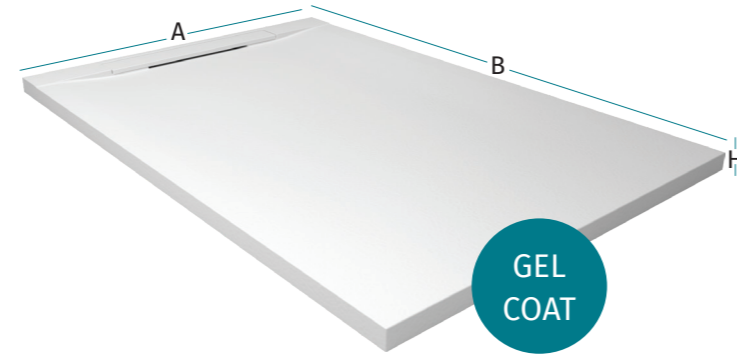

Sizes (AxBxH)		
90x70x2.4	90x80x2.4	90x90x2.4
120x70x2.4	120x80x2.4	120x90x2.4
140x80x2.5	140x90x2.5	160x70x2.7
160x90x2.7	180x80x2.7	180x90x2.7

Picasso

A timeless design, a variety of styles and colours, different sizes, or being able to be cut and shaped to flexibly fit despite walls or columns that may be in your bathroom. Picasso doesn't offer only one option, one size that fits all, Picasso is all of the above... and more.

پیکاسو

- Colours
- code — 05
 - 09
 - 16
 - 25
 - 32
 - 33
 - 34

YOUR
CANVAS OF
COMFORT

Sizes (AxBxH)		
120x80x4.2	140x80x4.2	160x80x4.2

Goya

Like the painters of yore, Goya uses the finest materials to create a long-lasting shower tray that makes it a work of art. Painting a picture of excellence with a few strokes, Goya defines luxurious simplicity.