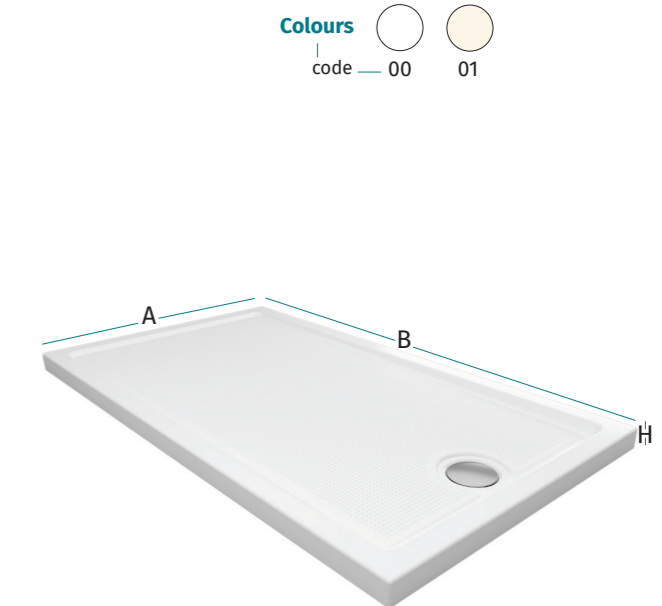

Sizes (AxBxH)	
100x70x6	100x80x6
120x80x6	120x90x6
140x80x6	140x90x6
150x80x6	150x90x6
160x80x6	160x90x6