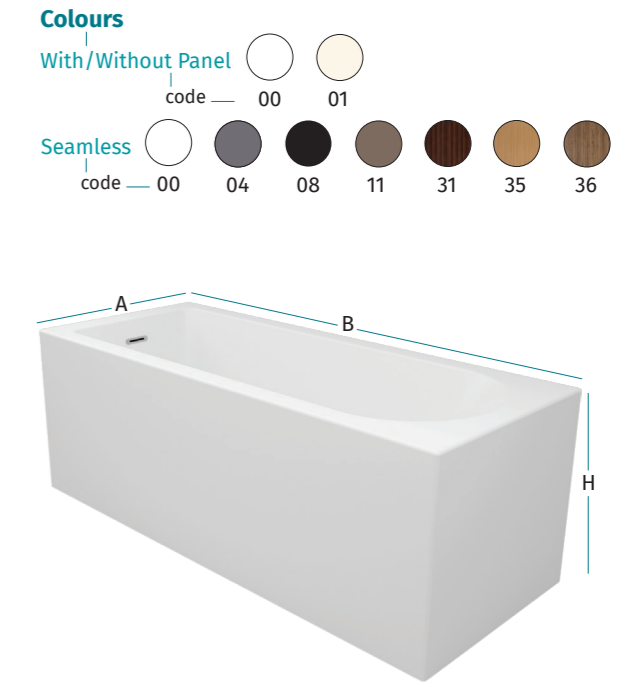

Sizes (AxBxH)		
Seamless		
170x70x55		
Without Panel		
120x70x40	150x70x40	170x70x40