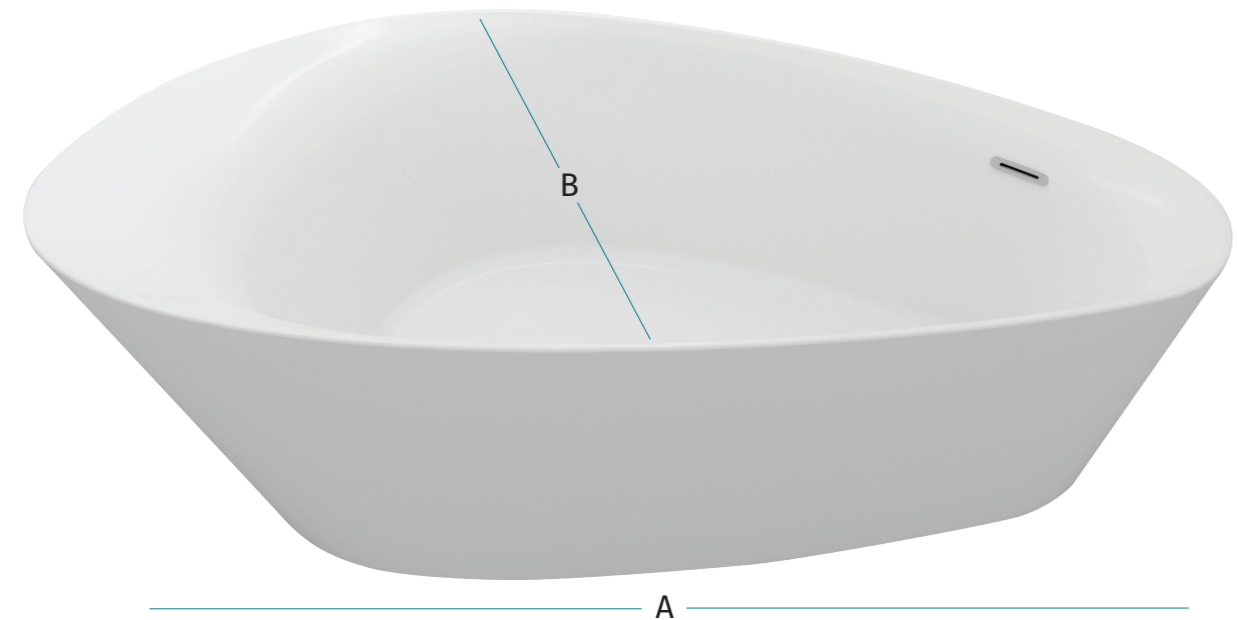

Bathtubs

SANIPURE

A perfect symbiosis of colours, materials and shapes.

Colours
code — 00 04 08 11 31 35 36

Size
(AxH)
150x60

INFINITE BATHING

Scodella

The sun, the moon, and the stars, all perfect circles, timeless and endless. Scodella brings infinity to your bathroom, no matter where you like to rest your back, Scodella surrounds you. When it comes to circular bathtubs, Scodella is just perfect.

سكوديللا

- Colours
- code — 00
 - 04
 - 08
 - 11
 - 31
 - 35
 - 36

Size
(AxBxH)
170x90x65

Soho

The centerpiece of the contemporary bathroom, out of this world for your dreamers! Soho is a sublime scene that hushes the soul upon sight, luring passersby with its siren call of a design, as enticing and beguiling as the spirit of the ocean.