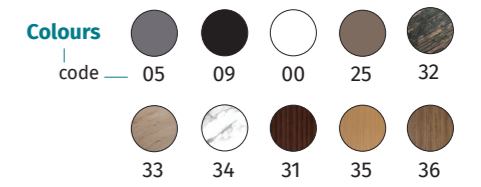

Size
(AxBxH)
50x48x90

Onda

Onda is designed for the new wave of bathrooms. It is as dynamic as the tides and vivacious as the spirit it brings to the bathroom. Onda is a sculpture for those who seek a basin that stands on display as the center of attention in any bathroom.

اوندا