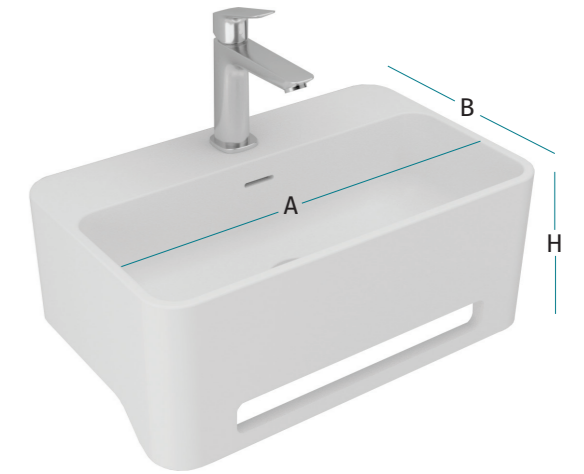

Mago creates an unequalled atmosphere and a calm aura surrounds it. This magician's hat enchants you with a magical reality in your bathroom!

ماجو

Colours
code — 05 09 00 25

Size
(AxH)
42x13

Sabão

Sabão is a valuable addition to modern bathrooms. With its curvy rectangular design, it bolsters a practical and contemporary design, and is perfect for small bathrooms.

ساباو

Colours
code — 05 09 00 25 32
33 34 31 35 36

Size
(AxBxH)
50x31x16

Colours
code — 05 09 00 25

Size
(AxH)
|
45x13

Rombo

A novel feat of washbasins; an angular base absolutely contrasts the circular shape in this one-of-a-kind washbasin. Rombo is a precious diamond bejeweling your bathroom.

امبروس

Plato

Plato is stripped and bare in a true minimal fashion. It displays geometric shapes evenly and symmetrically. Plato sets itself apart as an ideal washbasin, fitting many bathroom designs with its perfectly circular shape.