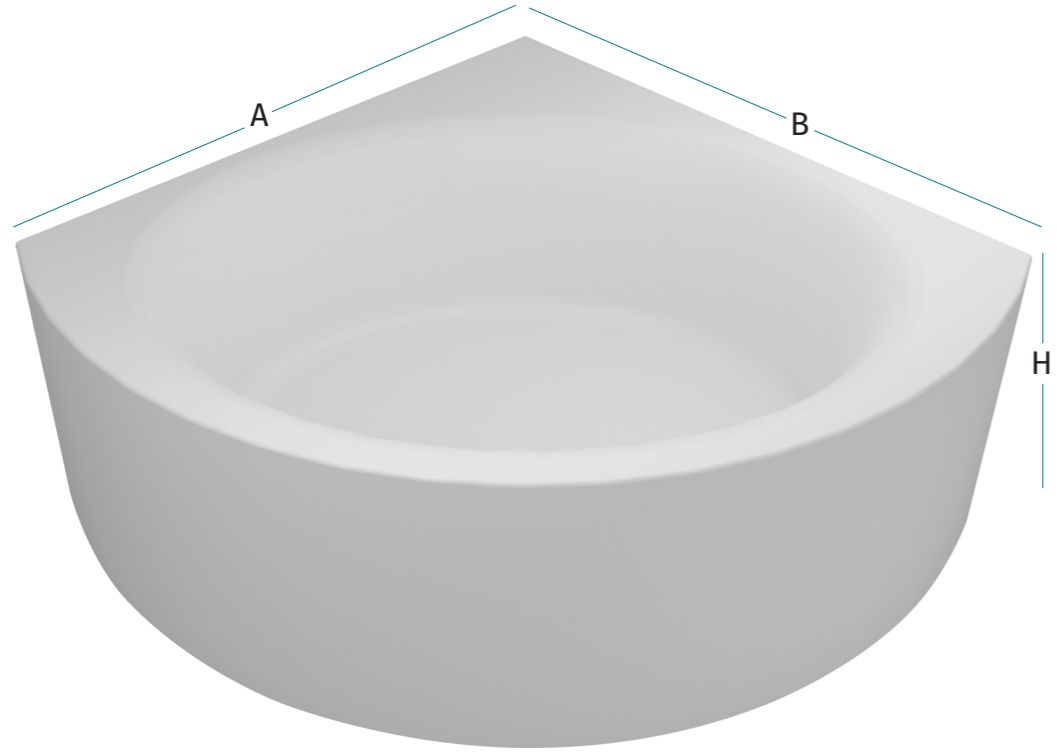

Colours

With/Without Panel
code — 00 01

Seamless
code — 00 04 08 11 31 35 36