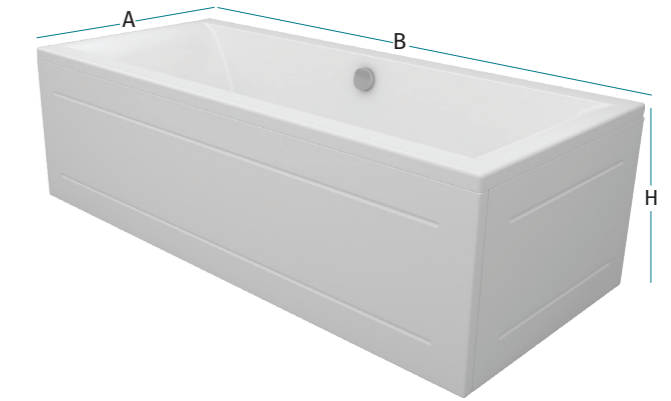

نيتو

Sizes (AxBxH)	
Seamless	
170x75x55	170x80x55
Without Panel	
170x75x43	170x80x43

Nave

Nave is as sturdy as the arcs of an era gone by. This vessel-shaped bathtub guarantees smooth sailing as your mind drifts away. Its symmetrical design gives you room to place your back in either direction.

نافي

Sizes (AxBxH)	
Seamless	
180x80x55	
Without Panel	
180x80x43	

Serena

Serena is a worthy addition to all atmospheres. It fits in all corners of your bathroom. As you draw your bath, Serena is always ready to draw you in with its serene mood surrounding you from every angle.