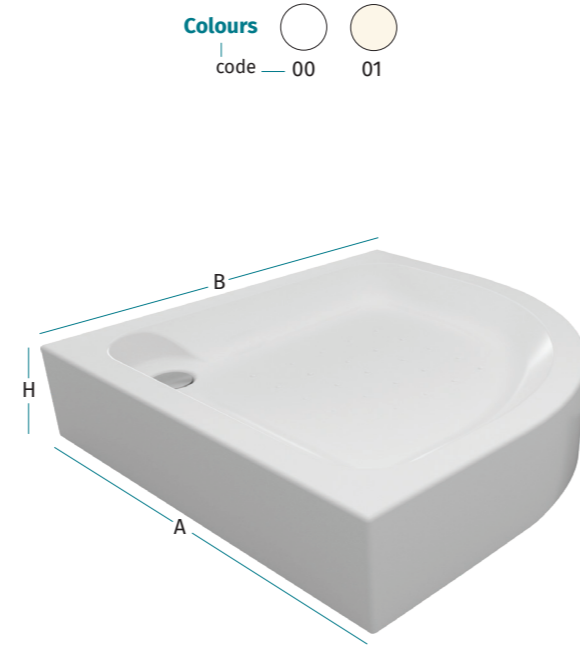

Colours  
code — 00 01

A
MODERN
CLASSIC

Sizes
(AxBxH)
With Panel
120x80x17
Without Panel
120x80x7

Semplice (rectangle)

Creating simplicity means zero compromises, the classic acrylic shower tray is revamped and eternalized by a brand new design that balances function and design.

سہپلیتشی

Semplice (corner)

The everlasting arc meets the sturdy square shape with a distinct corner design, resulting in a synergy we all know and love.

سہپلیتشی

Sizes (AxBxH)	
With Panel	
80x80x17	90x90x17
Without Panel	
80x80x7	90x90x7

Semplice (square)

Simply elegant and photogenic, Semplice brings dependability and practicality to your shower experience, with an enduring design that withstands the test of time.

سہپلیتشی

Sizes (AxBxH)		
With Panel		
80x80x17		90x90x17
Without Panel		
70x70x7	80x80x7	90x90x7