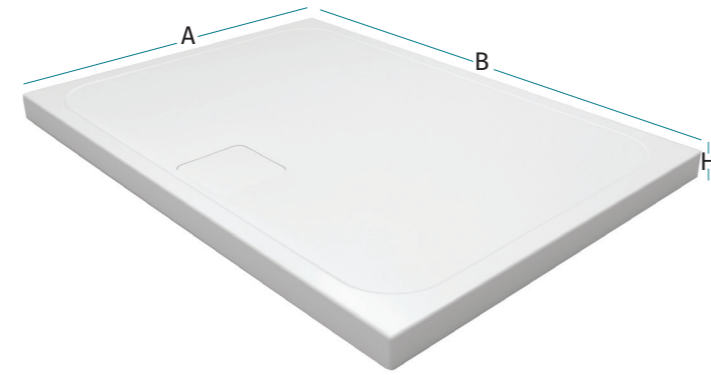

Multi Ambient Lighting System

Shower Trays

Colours
code 00 01

A
MODERN
PRESPECTIVE

Sizes (AxBxH)		
110x80x6	130x80x6	150x80x6

Marovo

Marovo brings the modern bathroom to life, with a sleek rectangular design, Marovo is a worthy addition, flexible with any bathroom aesthetic.