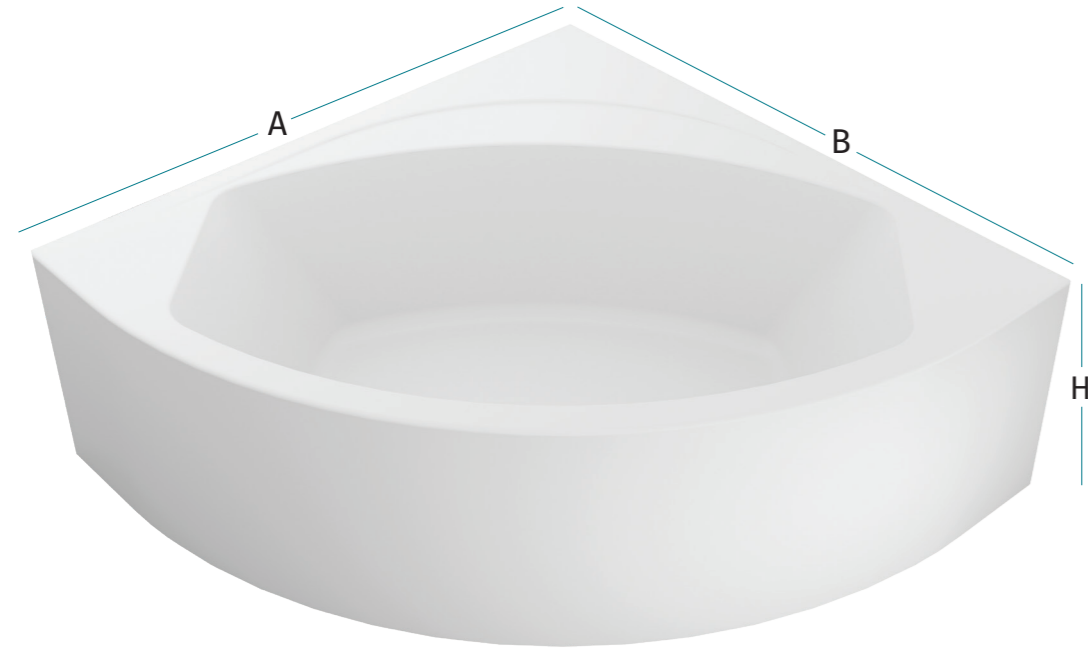

Colours

With/Without Panel
code — 00 01

Seamless
code — 00 04 08 11 31 35 36

Sizes (AxBxH)		
Seamless		
130x130x60	140x140x60	150x150x60
Without Panel		
130x130x43	140x140x43	150x150x43

* Headrest sold separately in black or white.

Superior

The ebbs and flows of the summer sea find their shore in your bathroom corner. With the addition of jets, Superior connects your body with water, a calm and peace of mind gently stroke vital points in your body with jets that give you a deep massage you deserve at the end of a long and exhausting day.

سوپیوریور