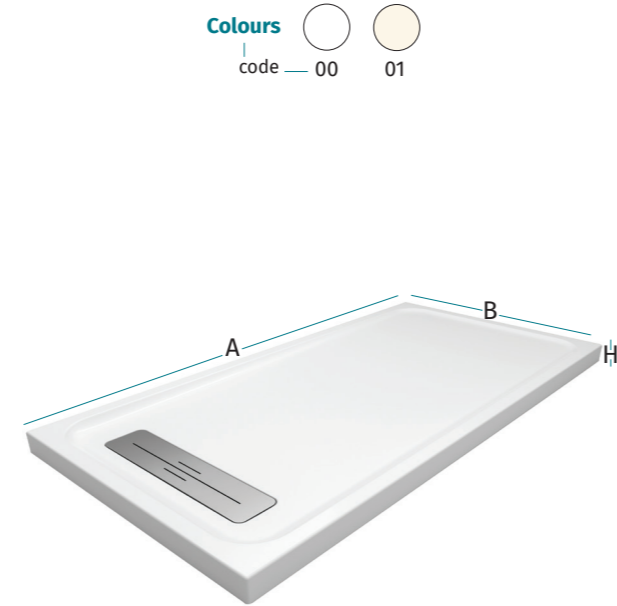

Multi Ambient Lighting System

Shower Trays

Colours
code 00 01

A
MODERN
PRESPECTIVE

Sizes (AxBxH)		
110x80x6	130x80x6	150x80x6

Marovo

Marovo brings the modern bathroom to life, with a sleek rectangular design, Marovo is a worthy addition, flexible with any bathroom aesthetic.

ماروڤو

Walden

With a glossy finish that's light and inspiring, reflecting the smallest of droplets, Walden creates an immersive atmosphere of light and reflection.

والدن

Sizes (AxBxH)	
100x80x6	120x80x6
140x80x6	140x90x6
160x80x6	160x90x6
180x80x6	180x90x6