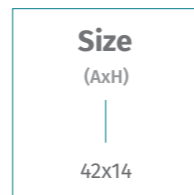

Goccia

Goccia is like a droplet in the ocean, bringing it all together, just as this washbasin brings your bathroom together. With its smooth curves and its circular design, Goccia can add a touch of aesthetic to many bathroom designs.

جوتشیا