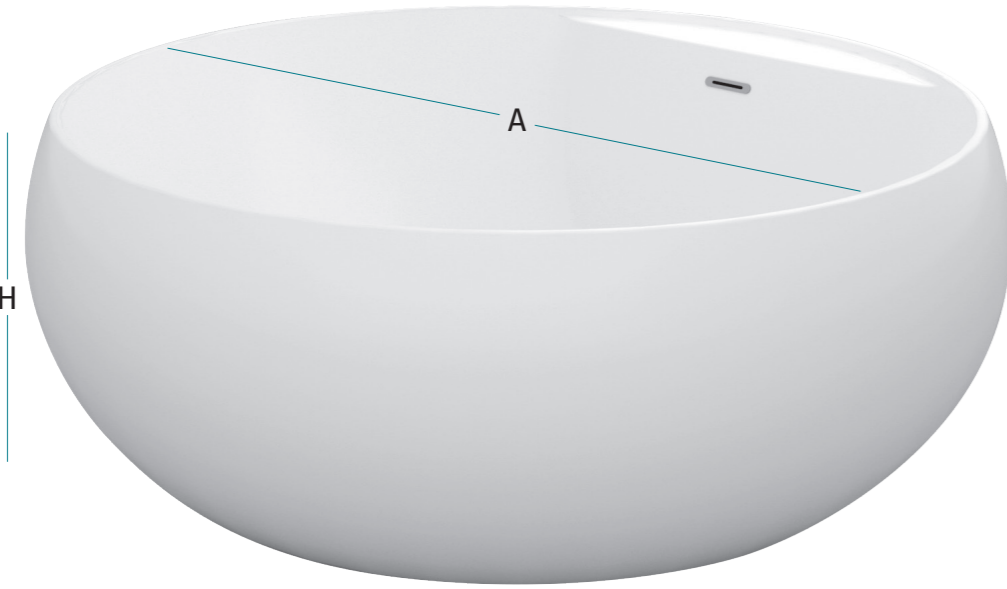

Bathtubs

SANIPURE

A perfect symbiosis of colours, materials and shapes.

Colours
code — 00 04 08 11 31 35 36

Size
(AxH)
150x60

INFINITE BATHING

Scodella

The sun, the moon, and the stars, all perfect circles, timeless and endless. Scodella brings infinity to your bathroom, no matter where you like to rest your back, Scodella surrounds you. When it comes to circular bathtubs, Scodella is just perfect.