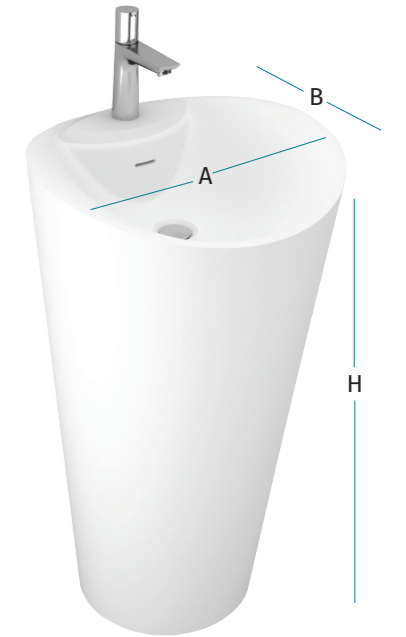

Danube

Danube greets you with a smile as you step into your bathroom each day with its D-shaped design. With thick rims and a small footprint, Danube offers a fresh perspective on many bathroom designs. Like the Danube river, this washbasin is refreshing to its beholder.

دانيوب

Colours
code — 05 09 00 25

Size
(AxBxH)
58x43x90

Size
(AxBxH)
60x40x90

Congo

In an expedition for new washing experiences, Congo was found with its exotic lines, tribal feel, and unique look. Open to new experiences and have a taste that is one of a kind? Congo is for you!

كونجو

Size
(AxBxH)
50x48x90

Onda

Onda is designed for the new wave of bathrooms. It is as dynamic as the tides and vivacious as the spirit it brings to the bathroom. Onda is a sculpture for those who seek a basin that stands on display as the center of attention in any bathroom.