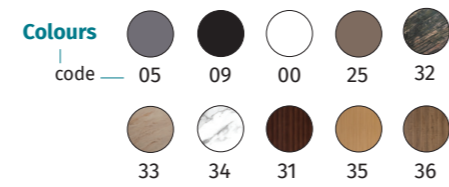

Goccia

Goccia is like a droplet in the ocean, bringing it all together, just as this washbasin brings your bathroom together. With its smooth curves and its circular design, Goccia can add a touch of aesthetic to many bathroom designs.

جوتشیا