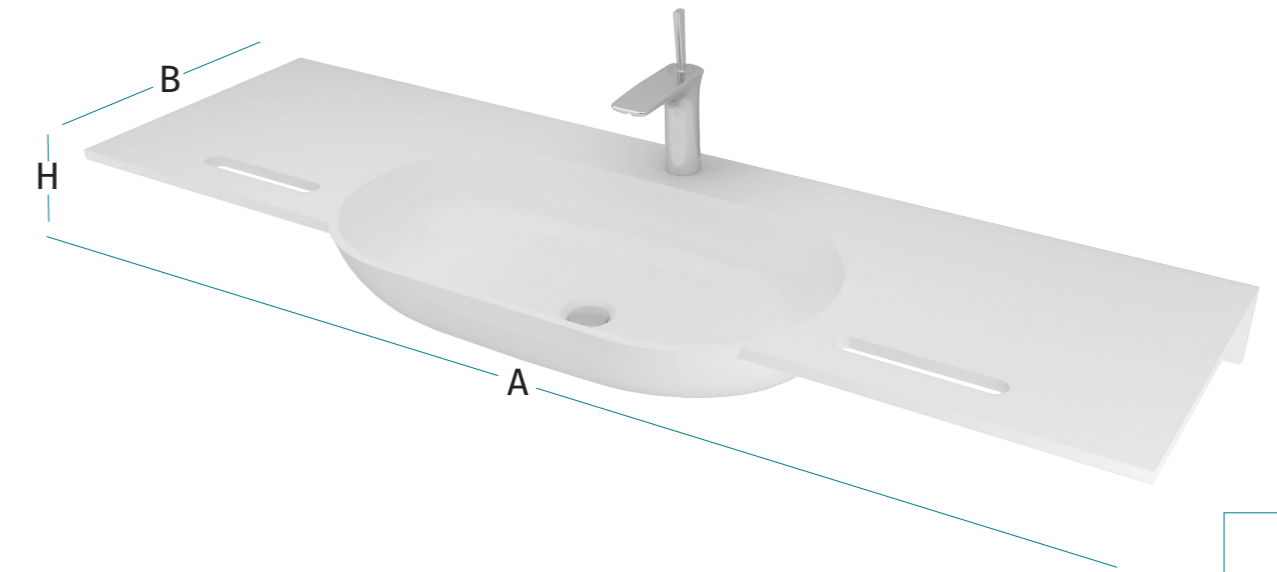

Size
(AxBxH)
|
150x48x13

Kapsel

Kapsel is a time capsule taking you to the future of washbasins, where the counter and the washbasin are merged into one. As futuristic as a washbasin can be, Kapsel will take your bathroom to places it's never been.

کاپسل