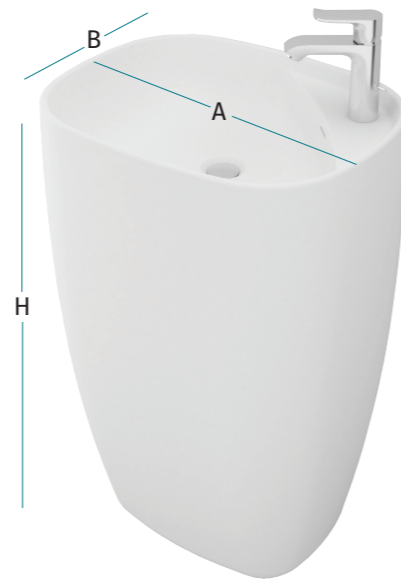

Size
(AxBxH)
|
44x57x90

Gardner

Gardner is delicate and smooth, with narrow rims and a distinctive shape. With its curved lines and organic shapes, its tranquility brings an air of simplicity to your bathroom.

جاردنر