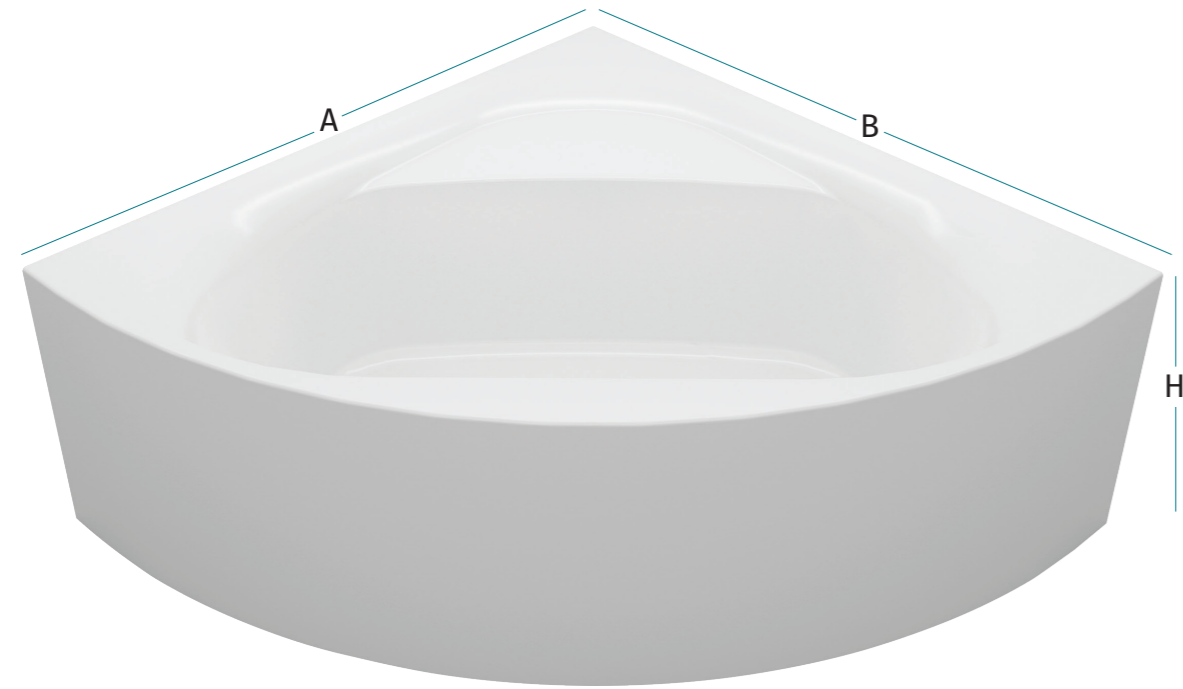

Superior

The ebbs and flows of the summer sea find their shore in your bathroom corner. With the addition of jets, Superior connects your body with water, a calm and peace of mind gently stroke vital points in your body with jets that give you a deep massage you deserve at the end of a long and exhausting day.

سوپیوریور

Colours
code 00 01

Size
(AxBxH)
180x80x60

Sava

Sava is the ultimate choice for those desiring a bathtub that harmoniously combines style and comfort. Its smooth, oval form effortlessly enhances the aesthetics of any bathroom, making it a genuine sanctuary of relaxation.

ساقا

Colours

Sizes (AxBxH)		
Seamless		
115x115x57	125x125x57	135x135x57
Without Panel		
115x115x43	125x125x43	135x135x43

Como

A smooth corner design that asserts its place in the bathroom, Como considers all possible avenues of the bath to create a tub perfect for situations as simple as washing the feet to fully immersing yourself in its waters.