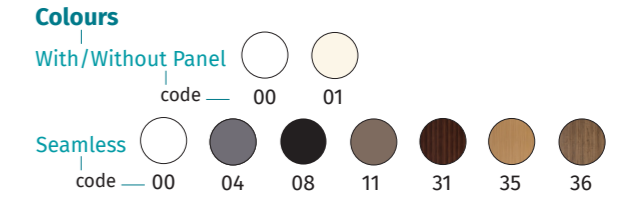

Sizes (AxBxH)	
Seamless	
180x80x55	
Without Panel	
180x80x43