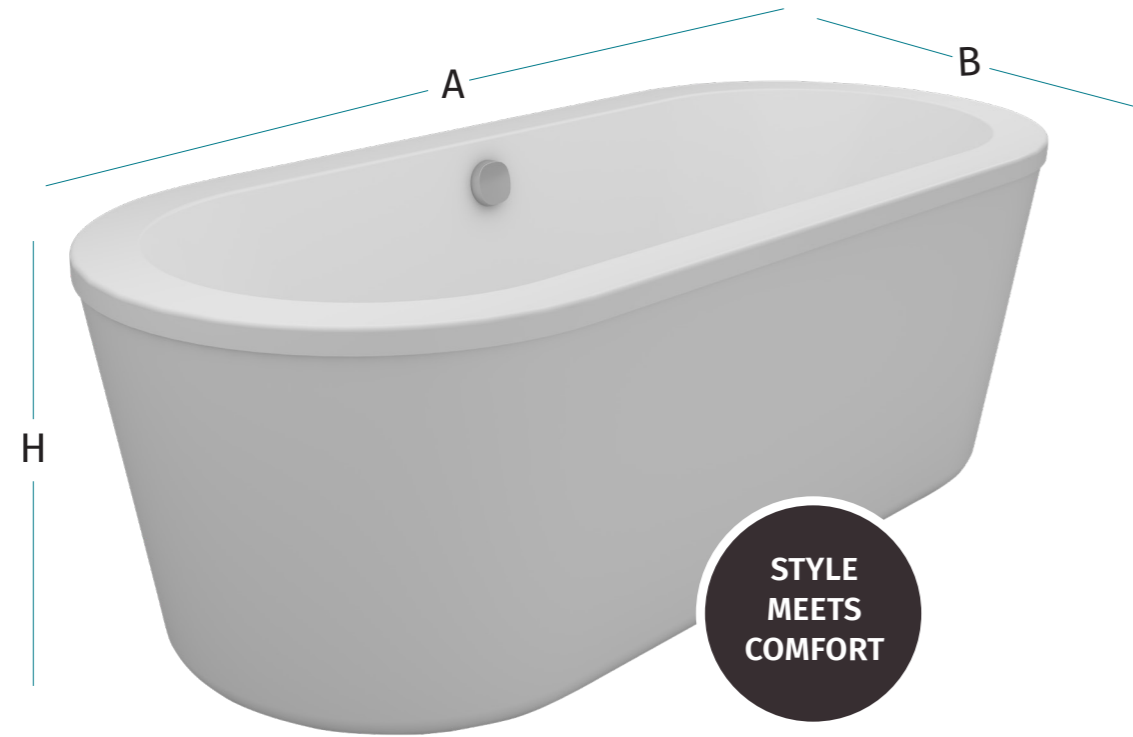

پاڤيليون

Colours

With/Without Panel
code — 00 01

Seamless
code — 00 04 08 11 31 35 36

Sizes (AxBxH)		
Seamless		
130x130x60	140x140x60	150x150x60
Without Panel		
130x130x43	140x140x43	150x150x43

* Headrest sold separately in black or white.

Superior

The ebbs and flows of the summer sea find their shore in your bathroom corner. With the addition of jets, Superior connects your body with water, a calm and peace of mind gently stroke vital points in your body with jets that give you a deep massage you deserve at the end of a long and exhausting day.

سوپیوریور

Colours
code 00 01

Size
(AxBxH)
180x80x60

Sava

Sava is the ultimate choice for those desiring a bathtub that harmoniously combines style and comfort. Its smooth, oval form effortlessly enhances the aesthetics of any bathroom, making it a genuine sanctuary of relaxation.