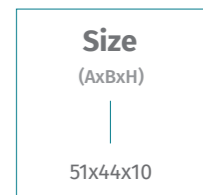

Plato

Plato is stripped and bare in a true minimal fashion. It displays geometric shapes evenly and symmetrically. Plato sets itself apart as an ideal washbasin, fitting many bathroom designs with its perfectly circular shape.

پلیتو

Goccia

Goccia is like a droplet in the ocean, bringing it all together, just as this washbasin brings your bathroom together. With its smooth curves and its circular design, Goccia can add a touch of aesthetic to many bathroom designs.

جوتشیا