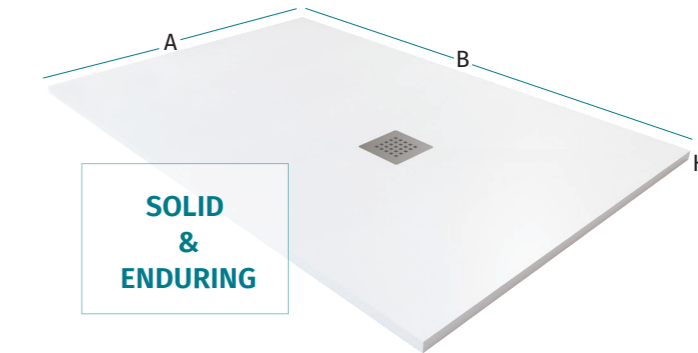

Sizes (AxBxH)		
90x70x2.4	90x80x2.4	90x90x2.4
120x70x2.4	120x80x2.4	120x90x2.4
140x80x2.5	140x90x2.5	160x70x2.7
160x90x2.7	180x80x2.7	180x90x2.7

Picasso

A timeless design, a variety of styles and colours, different sizes, or being able to be cut and shaped to flexibly fit despite walls or columns that may be in your bathroom. Picasso doesn't offer only one option, one size that fits all, Picasso is all of the above... and more.

پیکاسو