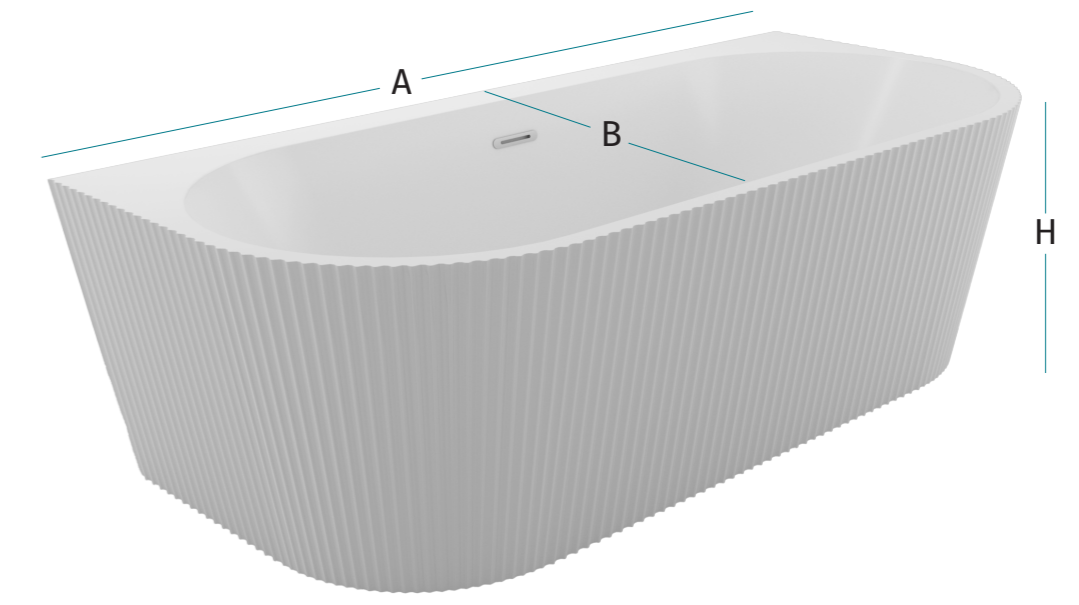

سكوديللا

- Colours
- code — 00
 - 04
 - 08
 - 11
 - 31
 - 35
 - 36

Size
(AxBxH)
170x90x65

Soho

The centerpiece of the contemporary bathroom, out of this world for your dreamers! Soho is a sublime scene that hushes the soul upon sight, luring passersby with its siren call of a design, as enticing and beguiling as the spirit of the ocean.

رومانو

Colours
code 00 01

Size
(AxBxH)
120x120x66

Pacific

Experience ultimate relaxation with Pacific, a lavish bathtub tailored for two. Its expansive size offers abundant space for both individuals to enjoy a rejuvenating bath, elevating your bathroom to a realm of elegance.

باسيفك

Colours
code — 00 04 08 11 31 35 36

Size
(AxBxH)
170x80x60

NEXT
LEVEL
BATHING

Vanda

Want to take your bathing experience to the next level? Take your bathing routine to new heights with Vanda, the bathtub with legs! This exceptional design not only exudes appeal, but is also built to be long-lasting, and guarantees enduring comfort and style for a next-level bathing experience.

فاندا

A SCULPTURAL EXPERIENCE

Colours
code — 00 30 40

Size
(AxBxH)
180x80x60

Flute

More than just a bathtub, the Flute is a sculptural experience. Immerse yourself in comfort and let your worries melt away in this captivating centerpiece.