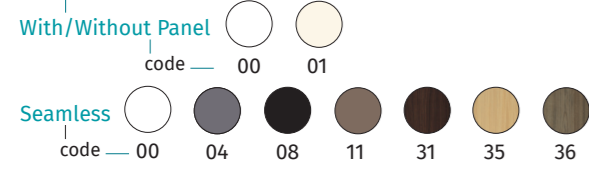

Colours

Sizes (AxBxH)		
Seamless		
115x115x57	125x125x57	135x135x57
Without Panel		
115x115x43	125x125x43	135x135x43

Cara

More than just a name, "Cara" embodies comfort. With its inviting design and focus on relaxation, the Cara bathtub becomes a cherished ritual in your daily routine. A place to unwind, recharge, and emerge feeling your best, ready to face the world again.

کارا