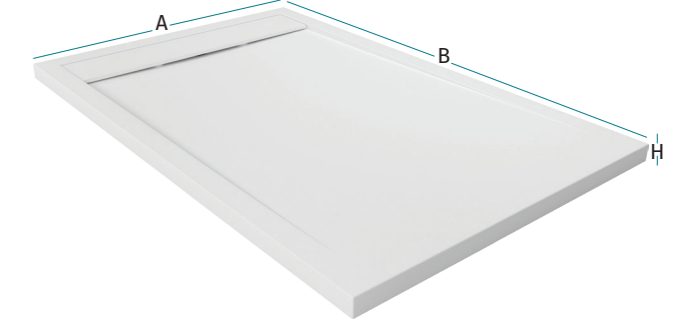

Sizes
(AxBxH)
140x90x4 160x90x4

Dali

Made with our signature composite material, Dali embraces modernity and creates an incomparable shower experience with its sharp incline that seamlessly leads water from your body down the drain.

دالي