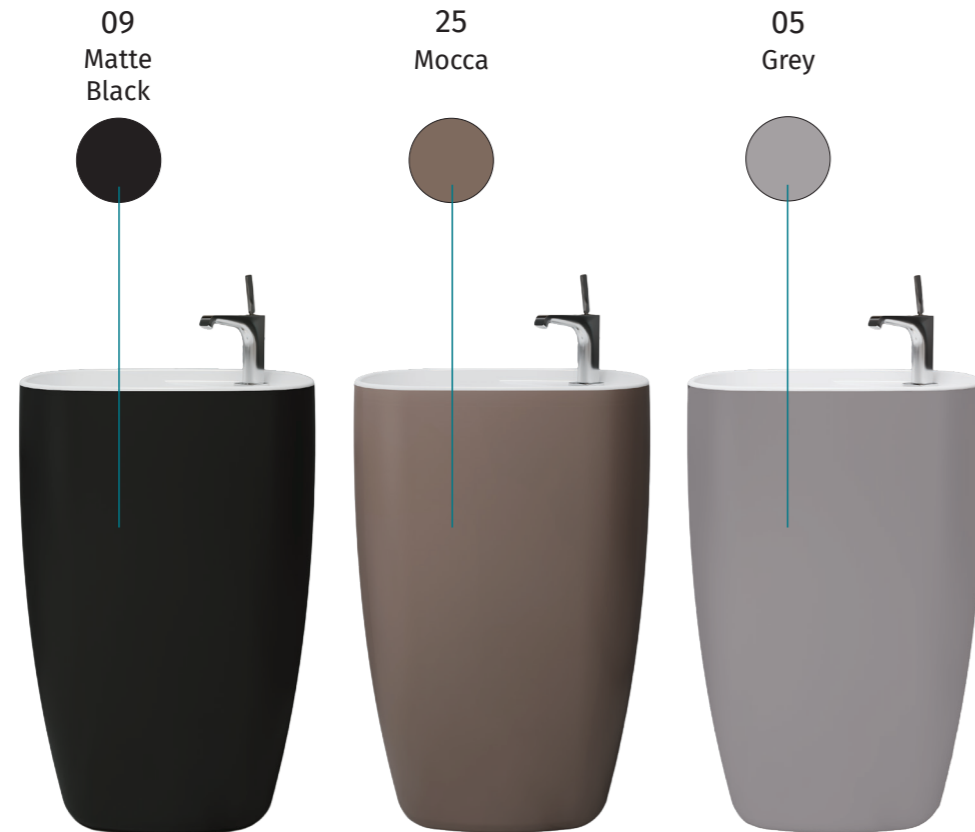

رومبو

Colours
code — 05 09 00 25

Size
(AxH)
|
43x13

Ambrus

Everlasting as the basins of the old times, with narrow rims and a slender design, Ambrus is a design to witness daily as you wash your face and welcome the morning.

امبروس

Plato

Plato is stripped and bare in a true minimal fashion. It displays geometric shapes evenly and symmetrically. Plato sets itself apart as an ideal washbasin, fitting many bathroom designs with its perfectly circular shape.

پلیتو

Goccia

Goccia is like a droplet in the ocean, bringing it all together, just as this washbasin brings your bathroom together. With its smooth curves and its circular design, Goccia can add a touch of aesthetic to many bathroom designs.

جوتشیا

Composites Colours

Sanipure is bringing new avenues for your style and self-expression through our unique colours. Create your very own elegant bathroom by choosing from 10 different colours for your composites products.