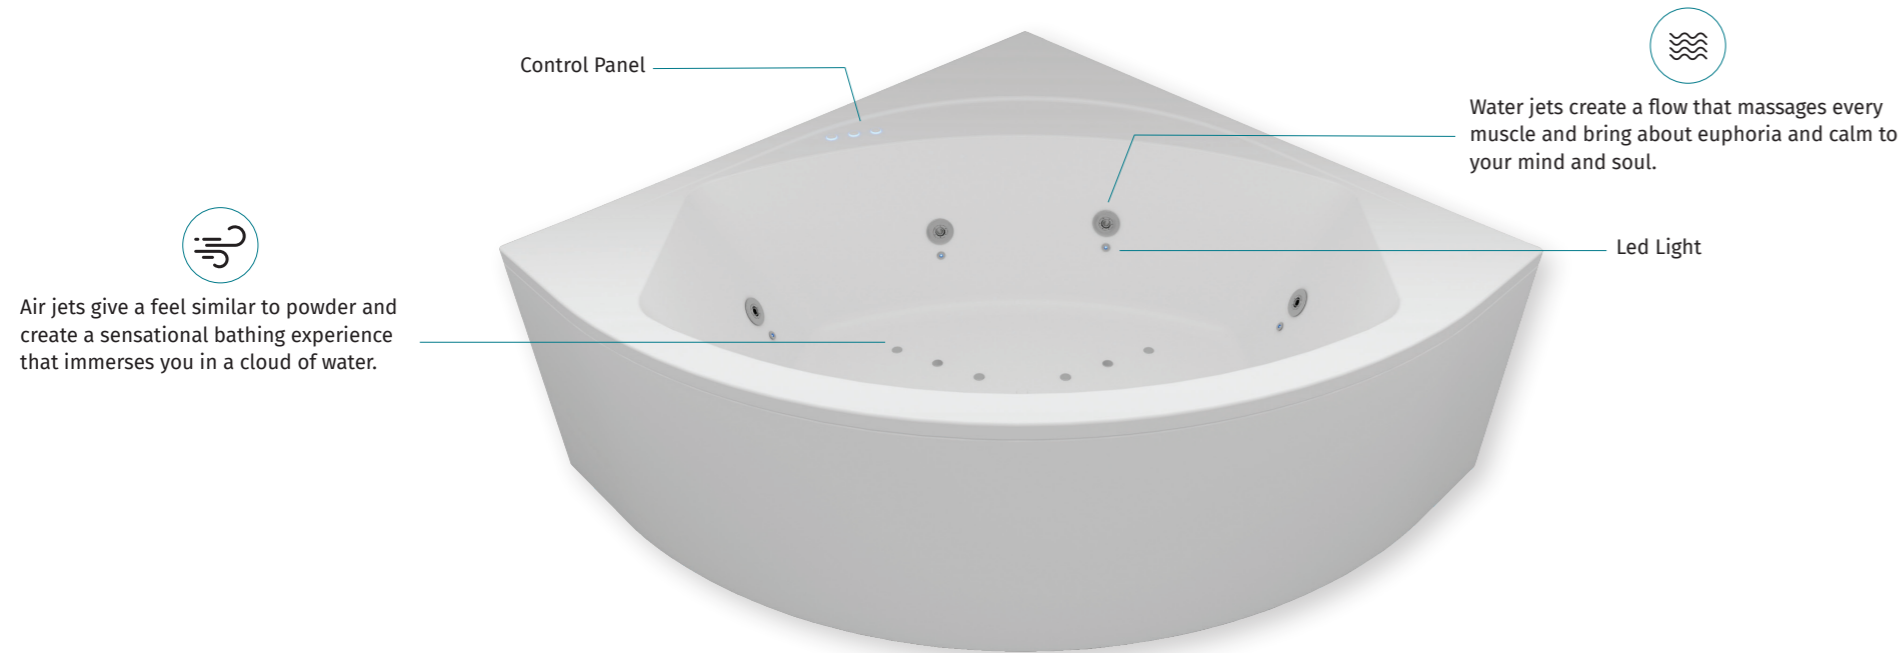

The possibilities are endless with our variety of colours and styles.

Whirlpool Systems

**Bathtub Pneumatic Standard
(1 system)**

8 water jets

**Bathtub Pneumatic Combi
(2 systems)**

24 jets
(8 water jets + 16 air jets)