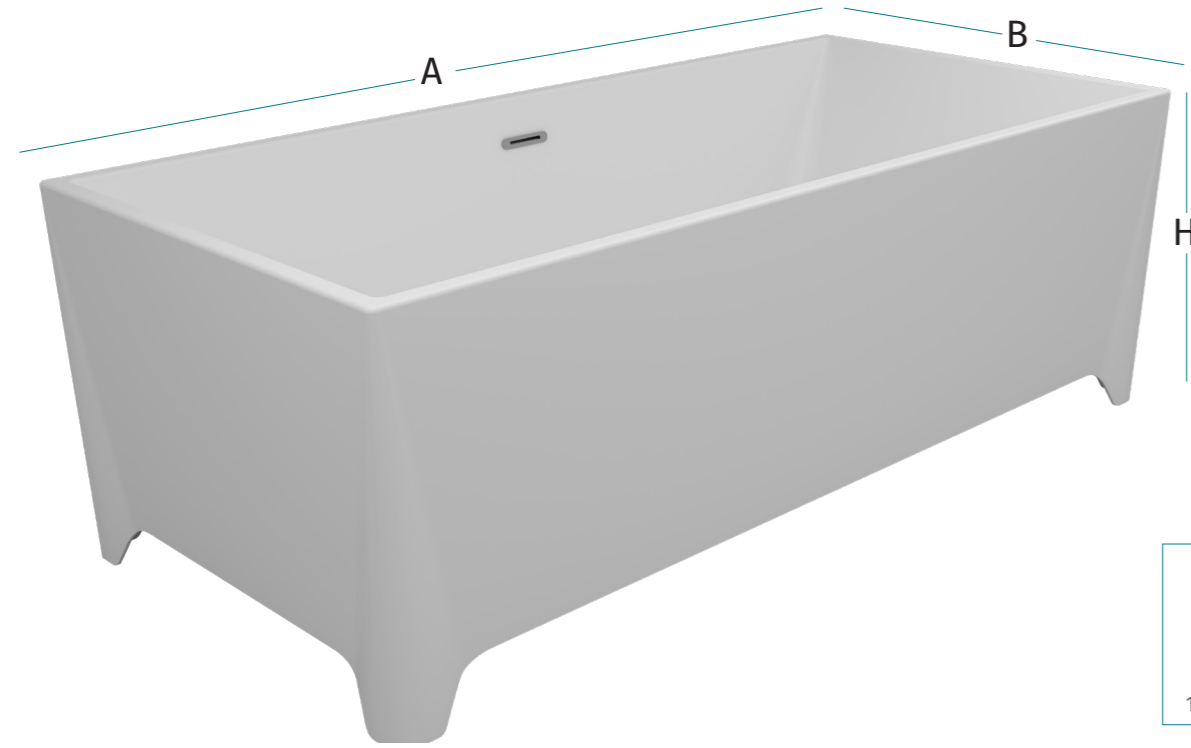

رومانو

Colours
code 00 01

Size
(AxBxH)
120x120x66

Pacific

Experience ultimate relaxation with Pacific, a lavish bathtub tailored for two. Its expansive size offers abundant space for both individuals to enjoy a rejuvenating bath, elevating your bathroom to a realm of elegance.

باسيفك

Colours
code — 00 04 08 11 31 35 36

Size
(AxBxH)
170x80x60

NEXT
LEVEL
BATHING

Vanda

Want to take your bathing experience to the next level? Take your bathing routine to new heights with Vanda, the bathtub with legs! This exceptional design not only exudes appeal, but is also built to be long-lasting, and guarantees enduring comfort and style for a next-level bathing experience.