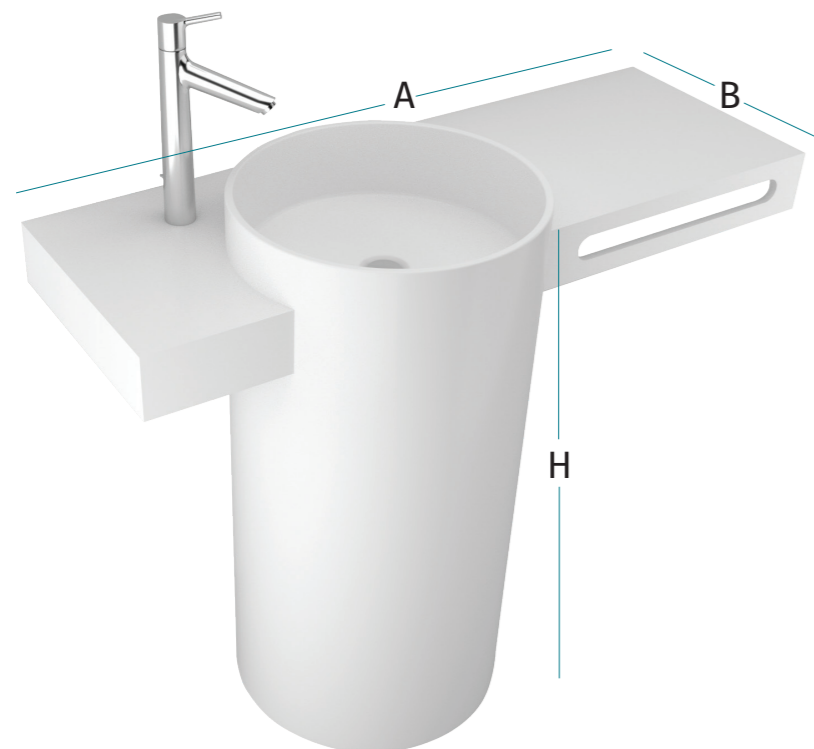

پیکاسو

- Colours
- code — 05
 - 09
 - 16
 - 25
 - 32
 - 33
 - 34

YOUR
CANVAS OF
COMFORT

Sizes (AxBxH)		
120x80x4.2	140x80x4.2	160x80x4.2

Goya

Like the painters of yore, Goya uses the finest materials to create a long-lasting shower tray that makes it a work of art. Painting a picture of excellence with a few strokes, Goya defines luxurious simplicity.

مونيه

Colours
code — 05 09 16 25

Sizes
(AxBxH)
140x90x4 160x90x4

Dali

Made with our signature composite material, Dali embraces modernity and creates an incomparable shower experience with its sharp incline that seamlessly leads water from your body down the drain.

دالي

Washbasins

Colours
code — 05 09 00 25

Size
(AxBxH)
115x53x90

Provo

Provo is a pillar of practicality and is essential for those who want to add a modern feel to their bathroom. With a pristine design that fits most bathrooms, Provo is very practical with the inclusion of a counter that can be used in many functional ways.