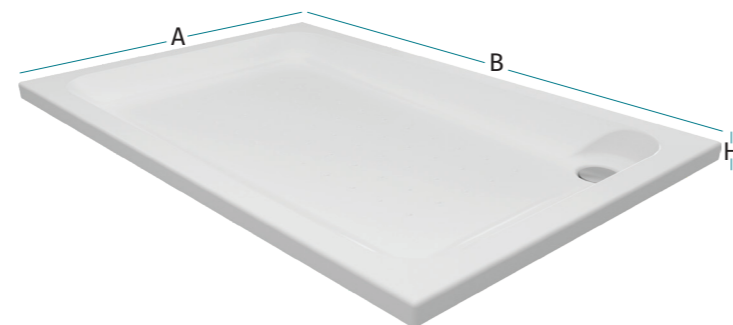

Carmi

A creation that offers more than what meets the eye, Carmi blends sharp and smooth lines to create contrast like never before. With an anti slippery make, Carmi redefines safety.

كارمي

Sizes (AxBxH)	
100x70x6	100x80x6
120x80x6	120x90x6
140x80x6	140x90x6
150x80x6	150x90x6
160x80x6	160x90x6

Colours  
code — 00 01

A
MODERN
CLASSIC

Sizes
(AxBxH)
With Panel
120x80x17
Without Panel
120x80x7

Semplice (rectangle)

Creating simplicity means zero compromises, the classic acrylic shower tray is revamped and eternalized by a brand new design that balances function and design.