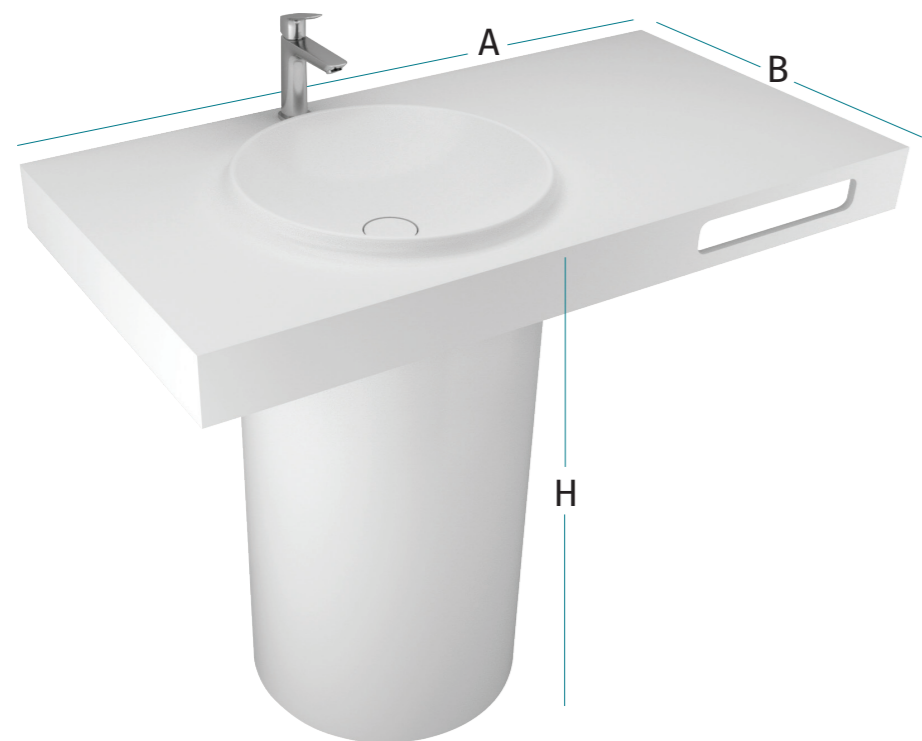

Colours
code — 05 09 00 25

Size
(AxBxH)
115x60x90

Tondo

The pinnacle of contrast in Tondo. The circle and the rectangle mix to create a pillar of modern design. Tondo is for those who seek a modern look that is simple yet sophisticated.

تونندو