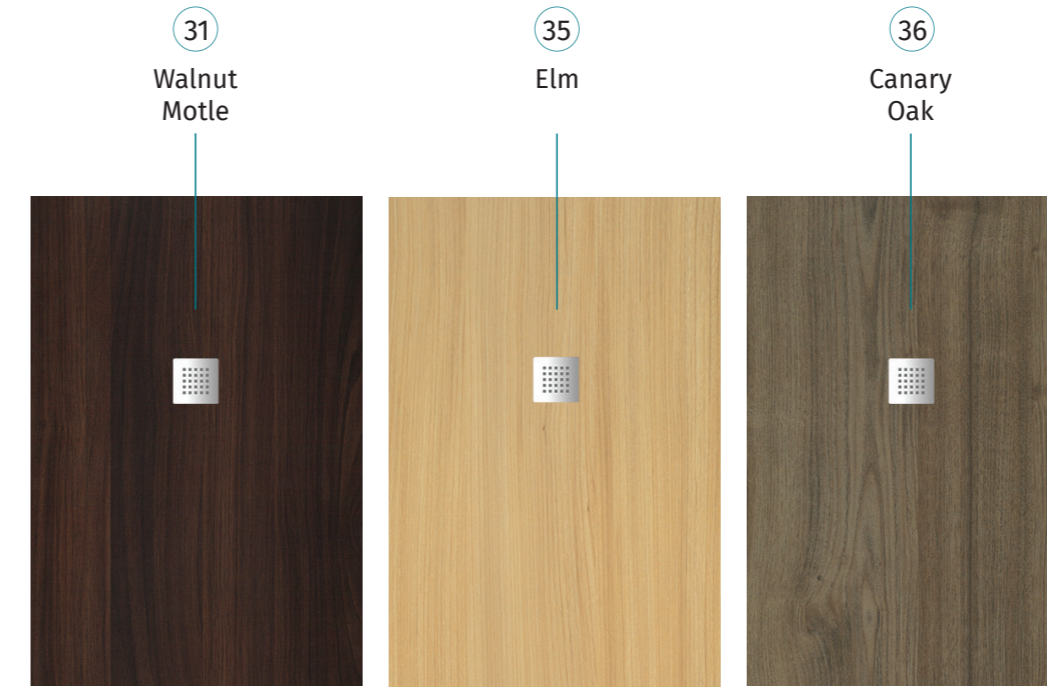

Sizes (AxBxH)		
90x70x2.4	90x80x2.4	90x90x2.4
120x70x2.4	120x80x2.4	120x90x2.4
140x80x2.5	140x90x2.5	160x70x2.7
160x90x2.7	180x80x2.7	180x90x2.7

Picasso

A timeless design, a variety of styles and colours, different sizes, or being able to be cut and shaped to flexibly fit despite walls or columns that may be in your bathroom. Picasso doesn't offer only one option, one size that fits all, Picasso is all of the above... and more.

پیکاسو