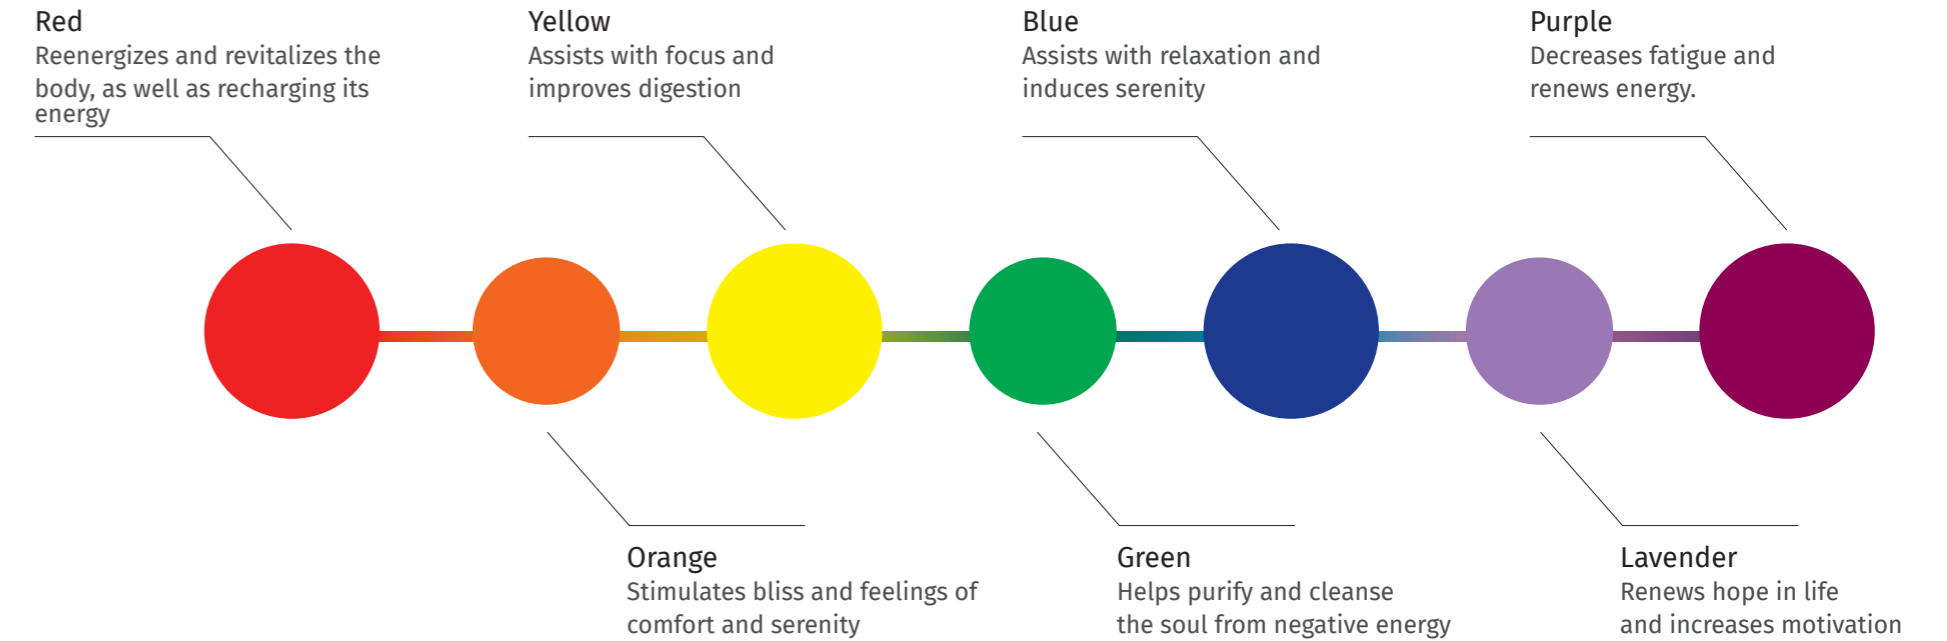

Multi Ambient Lighting System