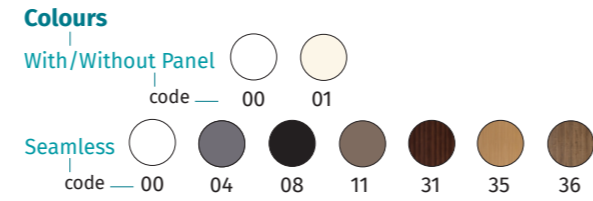

Sizes (AxBxH)	
Seamless	
170x75x55	170x80x55
Without Panel	
170x75x43	170x80x43