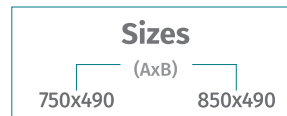

Colours  
code — 00 01

Sizes
(AxB)
600x400 500x350

Sirius

Sirius is a bright, useful, explosion of confidence; its sharp lines and sophisticated design create an iconic look for this classical washbasin.

سيریوس

Colours  
code — 00 01

Size
(AxB)
|
510x370

Hydra

Hydra is typical at first sight, but the devil is in the details. Hydra is a beacon of pragmatism; however you place it, its sturdiness will surely stand out.

هايذرا

Icarus | إيكاروس

Colours
code — 00 01

Left

Centre

Right

Coming close to being an ideal creation, Icarus stays tethered to any surface. Combining this washbasin with storage units will always give you a creative and unified feel for any bathroom space.