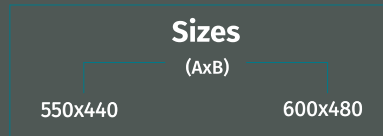

Size
(AxB)
650x360

Mini

Size
(AxB)
540x360

Seat & Cover

ROSETTA | روزيتا

Water Saving Hydrojet

Asserting a superior standard, our Rosetta series is intricate yet subtle. With its unassuming air of simplicity, Rosetta is an instant classic. The standard being set is not exclusive to its design; its durability plays a vital role in establishing it as a timeless selection.