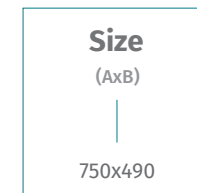

Colours  
code — 00 01

Sizes
(AxB)
600x400 500x350

Sirius

Sirius is a bright, useful, explosion of confidence; its sharp lines and sophisticated design create an iconic look for this classical washbasin.

سيریوس

Colours  
code — 00 01

Size
(AxB)
|
510x370

Hydra

Hydra is typical at first sight, but the devil is in the details. Hydra is a beacon of pragmatism; however you place it, its sturdiness will surely stand out.

هايذرا

Icarus | إيكاروس

Colours
code — 00 01

Left

Centre

Right

Coming close to being an ideal creation, Icarus stays tethered to any surface. Combining this washbasin with storage units will always give you a creative and unified feel for any bathroom space.

Urinals

Orion | أوريون

Urinal Separator
فاصل مبولة

Taurus | توروس

Size
(AxBxH)

320x330x700

Size
(AxB)

80x400