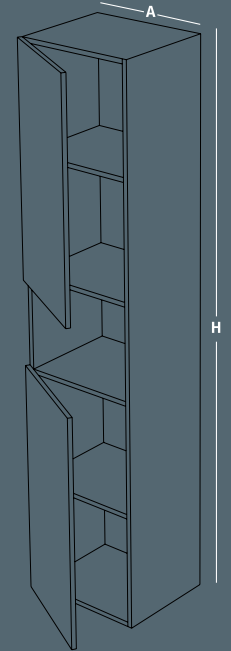

Kauri | كاوري

Size
(AxH)
400x1800

Furniture Colours