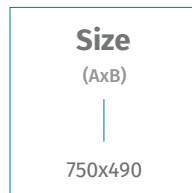

Colours  
code — 00 01

Sizes
(AxB)
600x400 500x350

Sirius

Sirius is a bright, useful, explosion of confidence; its sharp lines and sophisticated design create an iconic look for this classical washbasin.

سيریوس

Colours  
code — 00 01

Size
(AxB)
|
510x370

Hydra

Hydra is typical at first sight, but the devil is in the details. Hydra is a beacon of pragmatism; however you place it, its sturdiness will surely stand out.

هايذرا

Icarus | إيكاروس

Colours
code — 00 01

Left

Centre

Right

Coming close to being an ideal creation, Icarus stays tethered to any surface. Combining this washbasin with storage units will always give you a creative and unified feel for any bathroom space.

Urinals

Orion | أوريون

Urinal Separator
فاصل مبولة

Taurus | توروس

Size
(AxBxH)

320x330x700

Size
(AxB)

80x400