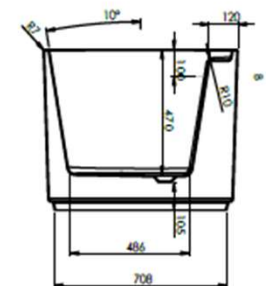

Acrylic

ROMANO

Features

- Size : 180x80 cm
- Material: Acrylic/Seamless
- Waste /overflow: Included
- Colors :

Dimensions

Technical drawing

SANIPURE
SANITARYWARE MANUFACTURING