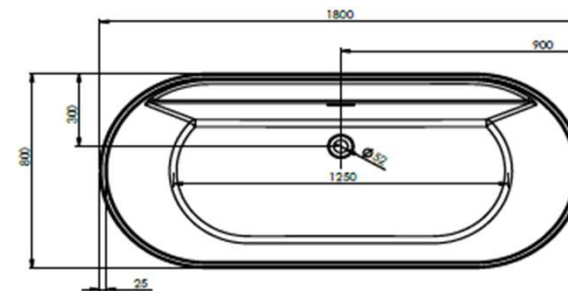

Acrylic

ROMANO

Features

- Size : 180x80 cm
- Material: Acrylic/Seamless
- Waste /overflow: Included
- Colors :

Dimensions

Technical drawing

SANIPURE
SANITARYWARE MANUFACTURING