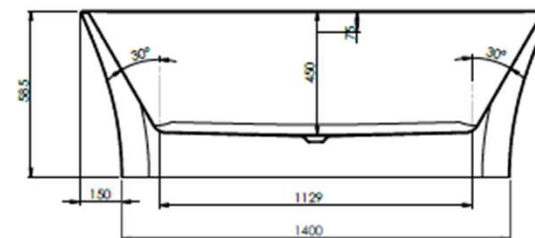

## Features

- Size : 170x80 cm
- Material: Acrylic/Seamless
- Waste /overflow: Included
- Colors :

Dimensions

Technical drawing

**SANIPURE**  
SANITARYWARE MANUFACTURING