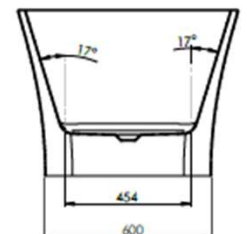

## Features

- Size : 170x80 cm
- Material: Acrylic/Seamless
- Waste /overflow: Included
- Colors :

Dimensions

Technical drawing

**SANIPURE**  
SANITARYWARE MANUFACTURING