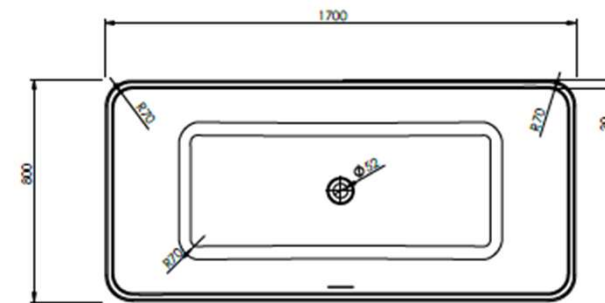

## Features

- Size : 170x80 cm
- Material: Acrylic/Seamless
- Waste /overflow: Included
- Colors :

Dimensions

Technical drawing

**SANIPURE**  
SANITARYWARE MANUFACTURING