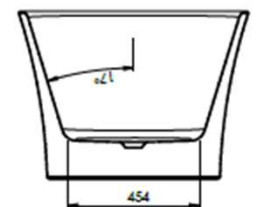

Acrylic

PAVILION

Features

- Size : 170x80 cm
- Material: Acrylic/Seamless
- Waste /overflow: Included
- Colors :

Dimensions

Technical drawing

SANIPURE
SANITARYWARE MANUFACTURING