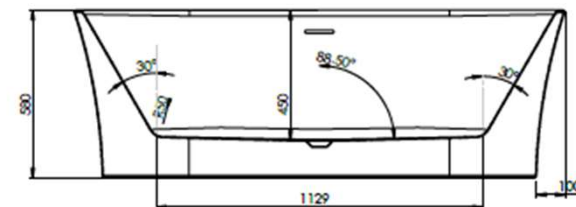

Acrylic

PAVILION

Features

- Size : 170x80 cm
- Material: Acrylic/Seamless
- Waste /overflow: Included
- Colors :

Dimensions

Technical drawing

SANIPURE
SANITARYWARE MANUFACTURING