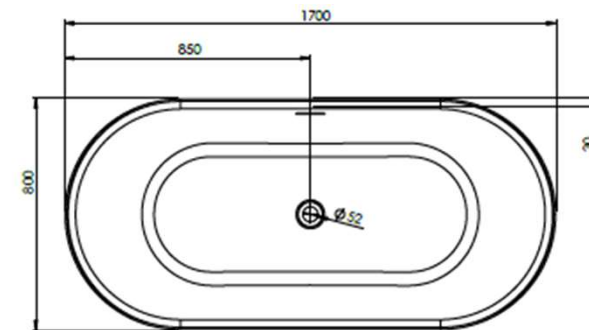

Acrylic

PAVILION

Features

- Size : 170x80 cm
- Material: Acrylic/Seamless
- Waste /overflow: Included
- Colors :

Dimensions

Technical drawing

SANIPURE
SANITARYWARE MANUFACTURING