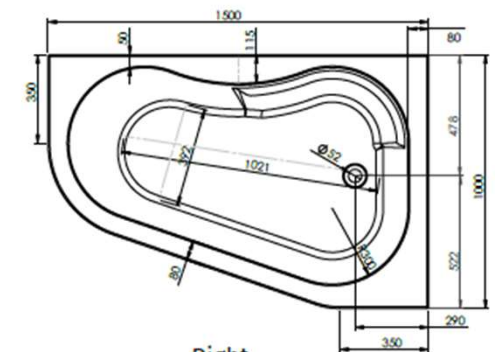

## Features

- Size : 150x100 Left-150x100 Right cm
- Material: Acrylic/Built IN
- Waste /overflow: Not Included
  
- Colors : white

Dimensions

Technical drawing

Left

Right