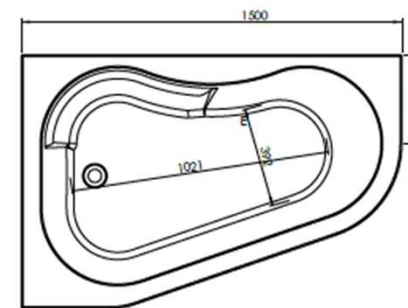

# LOCH

## Features

- Size : 150x100 Left-150x100 Right cm
- Material: Acrylic/Built IN
- Waste /overflow: Not Included
  
- Colors : white

Dimensions

Technical drawing

Left

Right