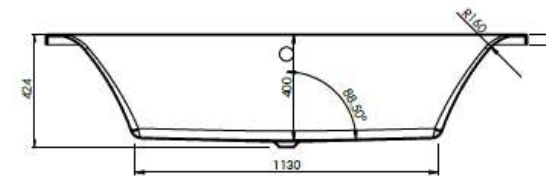

Acrylic

NAVE

Features

- Size : 180x80 cm
- Material: Acrylic/Seamless
- Waste /overflow: Included

- Colors : 

Dimensions

Technical drawing

SANIPURE
SANITARYWARE MANUFACTURING