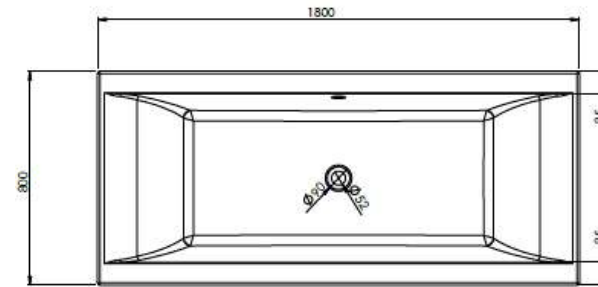

Acrylic

NAVE

Features

- Size : 180x80 cm
- Material: Acrylic/Seamless
- Waste /overflow: Included

- Colors : 

Dimensions

Technical drawing

SANIPURE
SANITARYWARE MANUFACTURING